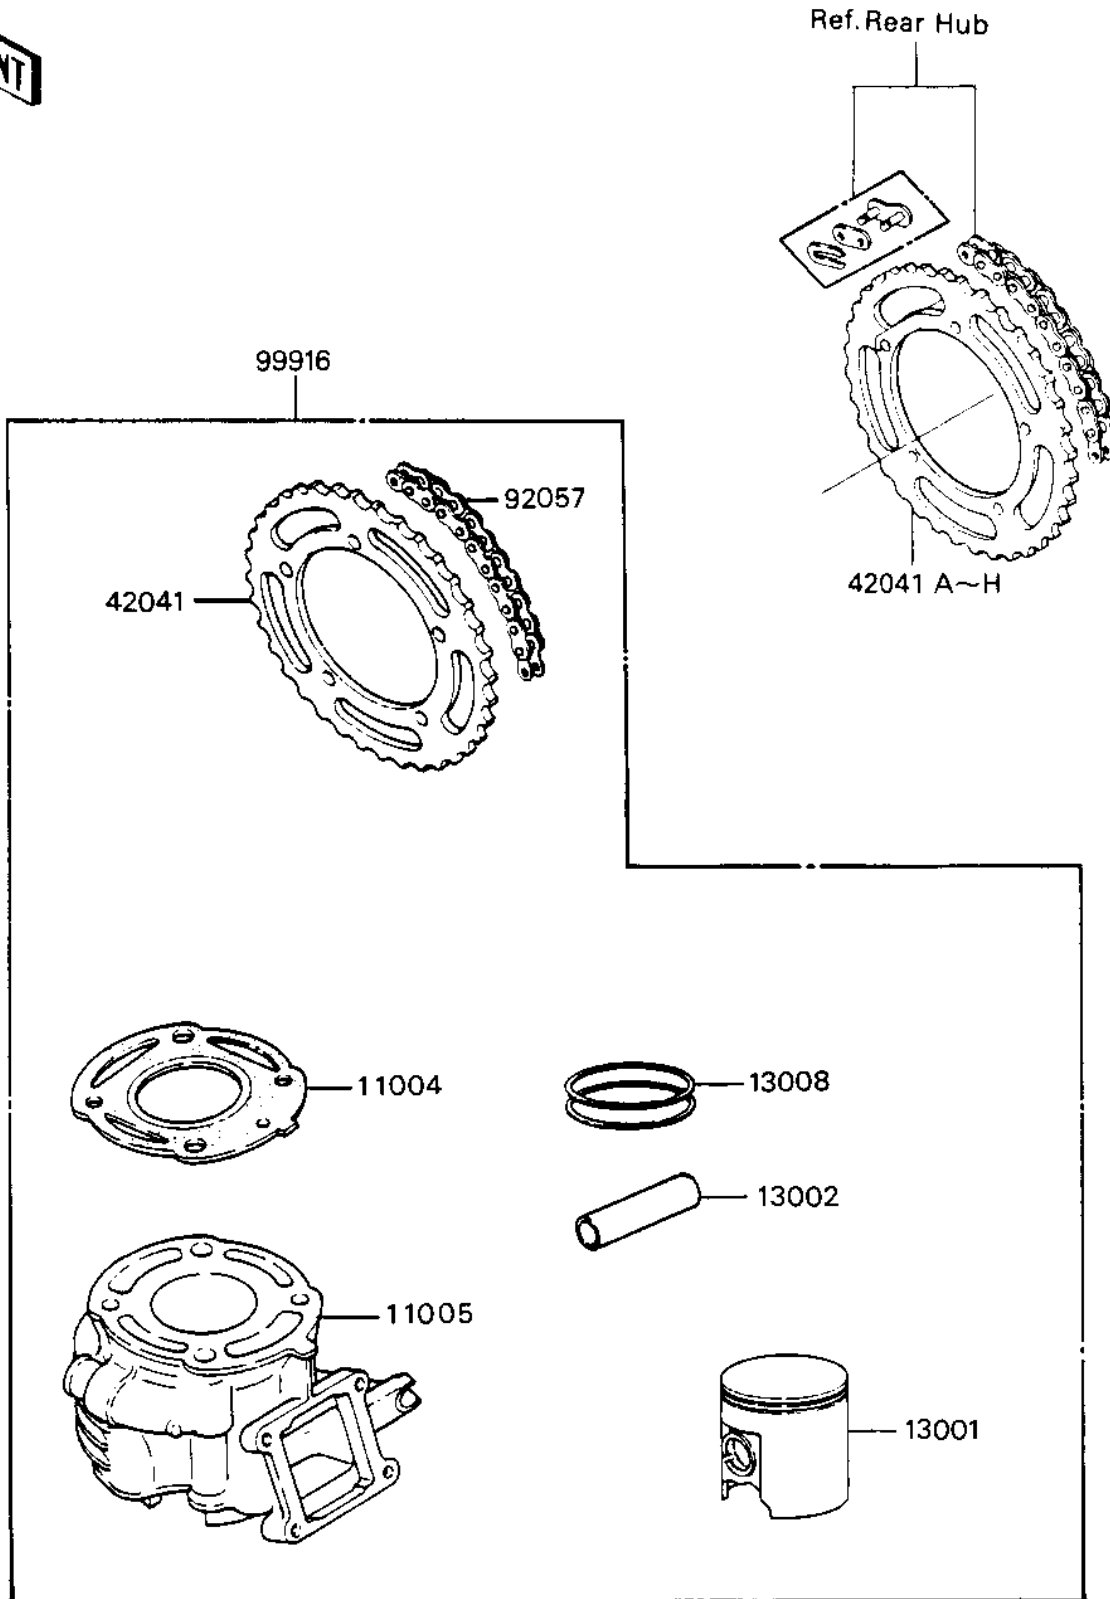

1985 KX80

PARTS DIAGRAM

OPTIONAL PARTS ('84 KX80-E2)

1985 KX80

PARTS LIST

OPTIONAL PARTS ('84 KX80-E2)

ITEM NAME	PART NUMBER	QUANTITY
GASKET-HEAD,CYLINDER (Ref # 11004)	11004-1060	1
CYLINDER-ENGINE,BORE (Ref # 11005)	11005-1449	1
PISTON (Ref # 13001)	13001-1081	1
PIN-PISTON (Ref # 13002)	13002-1018	1
RING-SET-PISTON (Ref # 13008)	13008-5041	1
SPROCKET-HUB,49T (Ref # 42041)	42041-1121	1
SPROCKET-HUB,43T,AL (Ref # 42041A)	42041-1167	(1
SPROCKET-HUB,44T,AL (Ref # 42041B)	42041-1168	(1
SPROCKET-HUB,48T,AL (Ref # 42041C)	42041-1169	(1
SPROCKET-HUB,49T,AL (Ref # 42041D)	42041-1170	(1
SPROCKET-HUB,50T,AL (Ref # 42041E)	42041-1171	(1
SPROCKET-HUB,45T,AL (Ref # 42041F)	42041-1175	(1
SPROCKET-HUB,46T,AL (Ref # 42041G)	42041-1176	(1
SPROCKET-HUB,47T,AL (Ref # 42041H)	42041-1177	(1
SPROCKET-HUB,51T,AL (Ref # 42041I)	42041-1182	(1
CHAIN,EK420SH-G,118L (Ref # 92057)	92057-1105	1
SET-KHI PARTS,BORE UP (Ref # 99916)	99916-1051	1