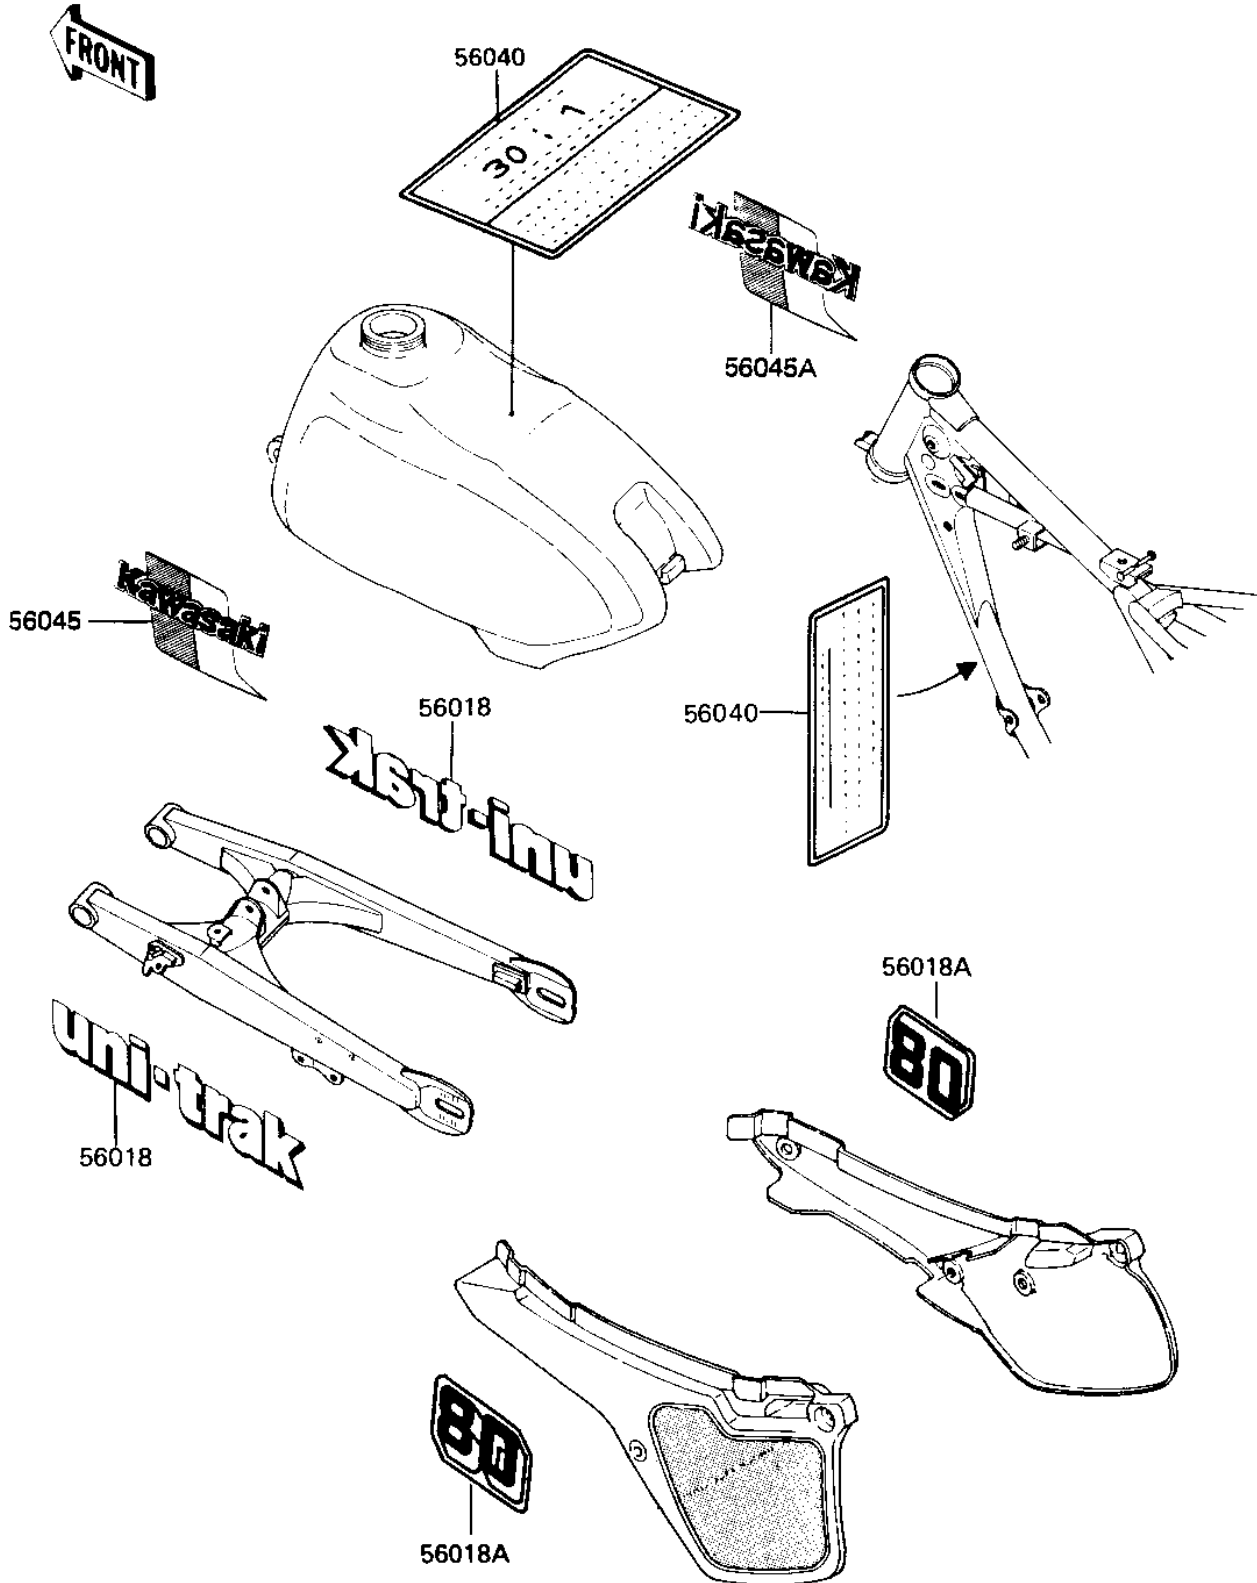

1985 KX80

PARTS DIAGRAM

LABELS ('84 KX80-E2)

F2860-0176

1985 KX80

PARTS LIST

LABELS ('84 KX80-E2)

| ITEM NAME | PART NUMBER | QUANTITY |
|--------------------------------------|-------------|----------|
| MARK,SWING ARM,UNI-TR (Ref # 56018) | 56018-1362 | 2 |
| MARK,"80" (Ref # 56018A) | 56018-1443 | 2 |
| LABEL,NOISE (Ref # 56040) | 56040-1101 | 1 |
| LABEL-WARNING,GASOLIN (Ref # 56040A) | 56040-1102 | 1 |
| PATTERN,FUEL TANK,LH (Ref # 56045) | 56045-1715 | 1 |
| PATTERN,FUEL TANK,RH (Ref # 56045A) | 56045-1716 | 1 |