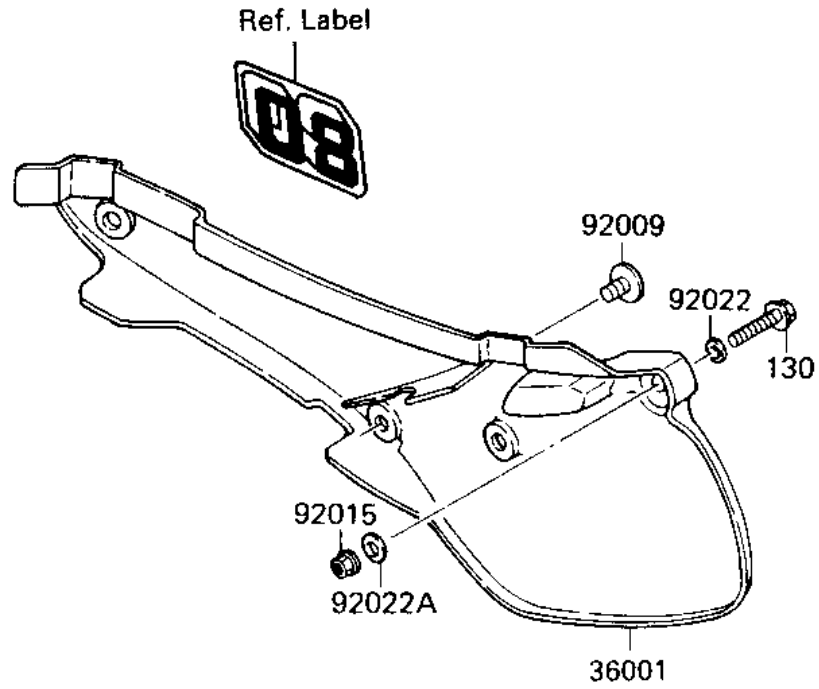

1985 KX80

PARTS DIAGRAM

SIDE COVERS ('84 KX80-E2)

F2810-0034

1985 KX80

PARTS LIST

SIDE COVERS ('84 KX80-E2)

ITEM NAME	PART NUMBER	QUANTITY
COVER-SIDE,RH,GREEN/B (Ref # 36001)	36001-1401-AE	1
COVER-SIDE,LH,GREEN/B (Ref # 36001A)	36001-1400-AE	1
SCREW,6X10 (Ref # 92009)	92009-1286	2
NUT,LOCK,FLANGED,6MM (Ref # 92015)	92015-1339	2
WASHER PLAIN (Ref # 92022)	92022-024	2
WASHER 6.5X20X1.6T (Ref # 92022A)	92022-125	2
DAMPER,SIDE COVER (Ref # 92075)	92075-1598	2
BOLT,FLANGED,6X30 (Ref # 130)	130G0630	2