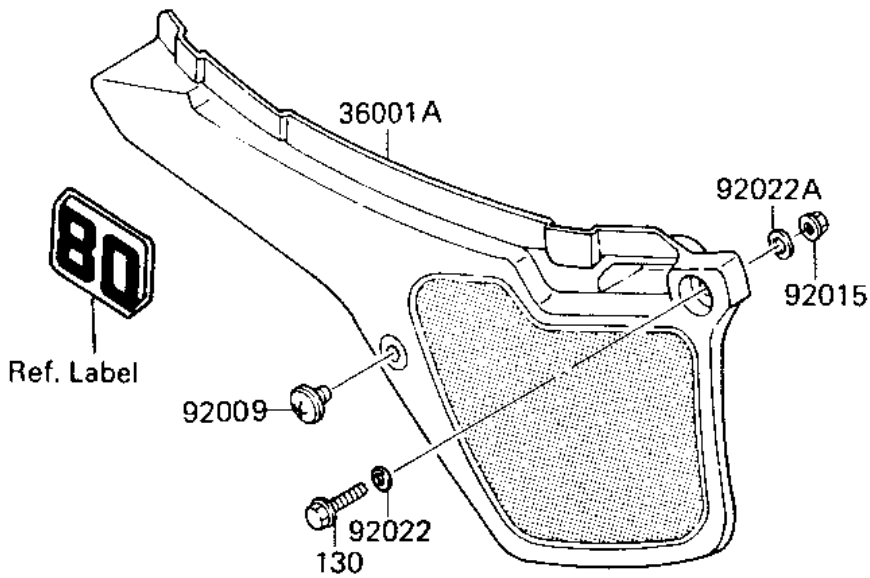

1985 KX80

PARTS DIAGRAM

SIDE COVERS ('84 KX80-E2)

F2810-0034

1985 KX80

PARTS LIST

SIDE COVERS ('84 KX80-E2)

ITEM NAME	PART NUMBER	QUANTITY
COVER-SIDE,RH,GREEN/B (Ref # 36001)	36001-1401-AE	1
COVER-SIDE,LH,GREEN/B (Ref # 36001A)	36001-1400-AE	1
SCREW,6X10 (Ref # 92009)	92009-1286	2
NUT,LOCK,FLANGED,6MM (Ref # 92015)	92015-1339	2
WASHER PLAIN (Ref # 92022)	92022-024	2
WASHER 6.5X20X1.6T (Ref # 92022A)	92022-125	2
DAMPER,SIDE COVER (Ref # 92075)	92075-1598	2
BOLT,FLANGED,6X30 (Ref # 130)	130G0630	2