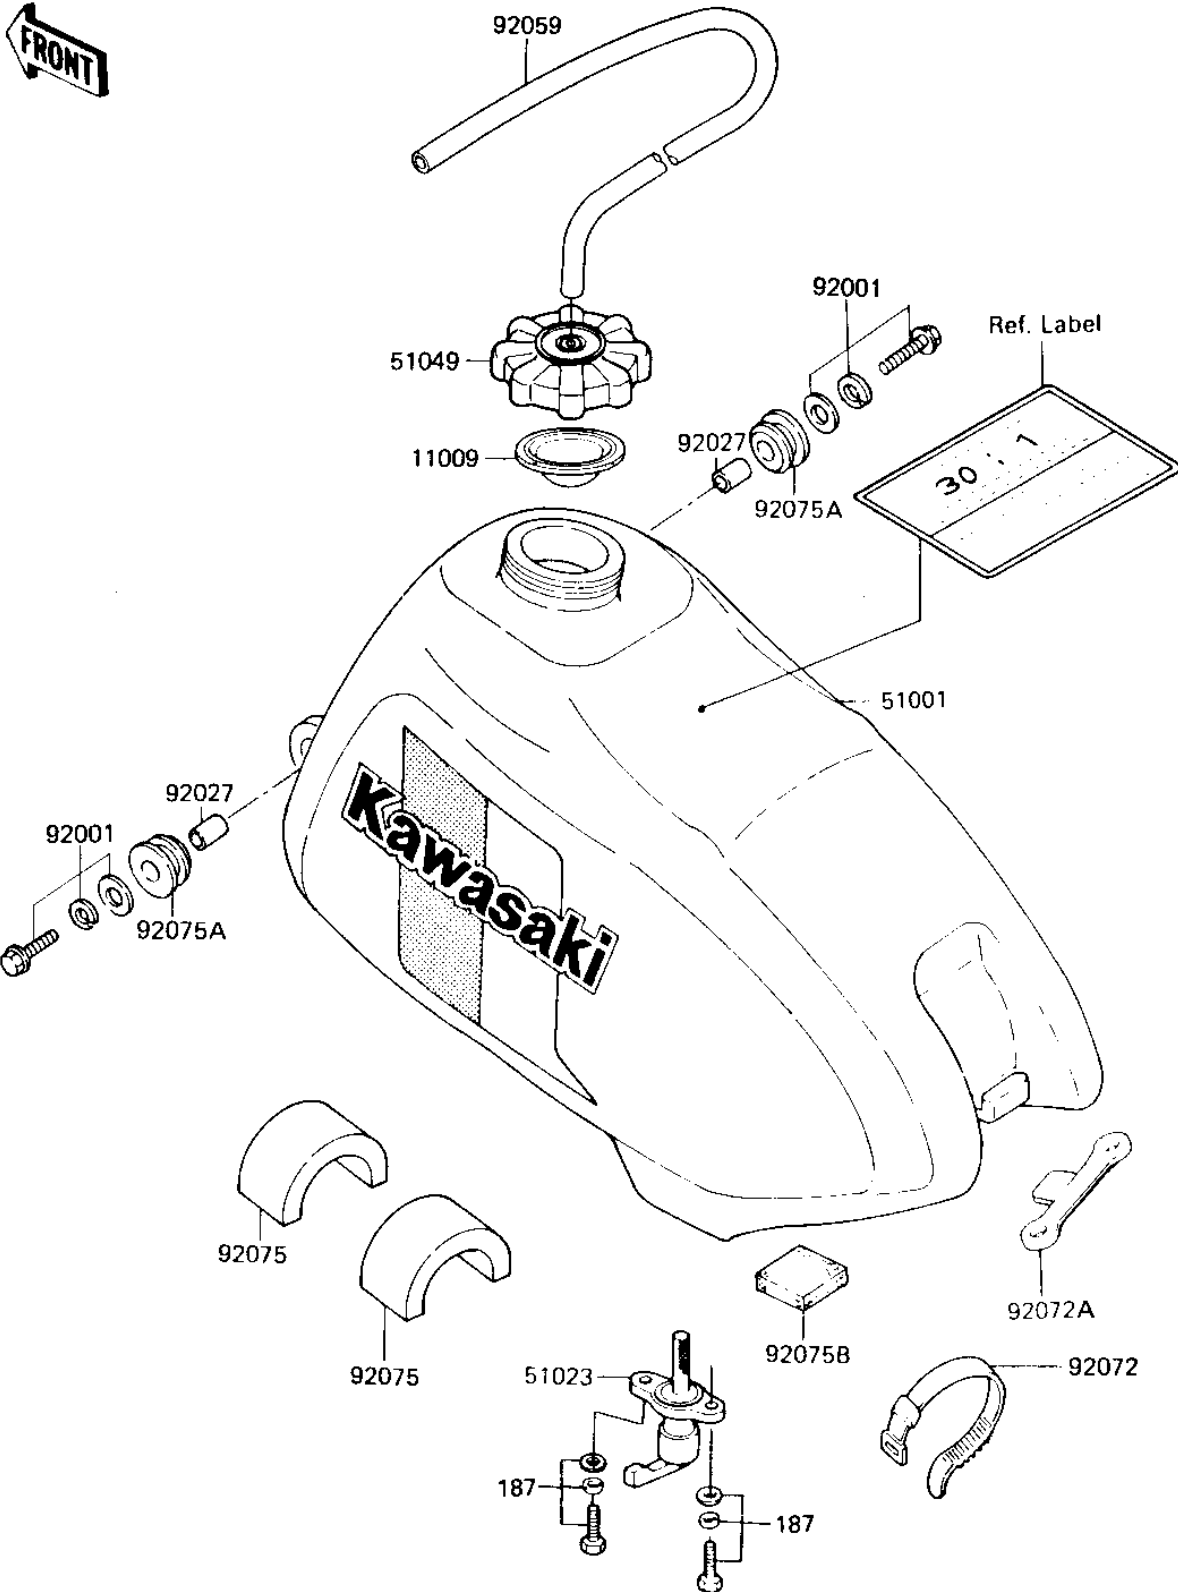

1985 KX80

PARTS DIAGRAM

FUEL TANK ('84 KX80-E2)

F241U-0153

1985 KX80

PARTS LIST

FUEL TANK ('84 KX80-E2)

ITEM NAME	PART NUMBER	QUANTITY
GASKET,FUEL TANK (Ref # 11009)	11009-1452	1
TANK-COMP-FUEL,L.GREE (Ref # 51001)	51001-5379-6W	1
TAP-ASSY-FUEL (Ref # 51023)	51023-1115	1
CAP-TANK,FUEL (Ref # 51049)	51049-1006	1
BOLT,6X25 (Ref # 92001)	92001-1852	2
COLLAR 6.8X10X14.5 (Ref # 92027)	92027-156	2
TUBE,5X9X350 (Ref # 92059)	92059-1265	1
BAND,LONG (Ref # 92072)	92072-032	1
BAND,SEAT (Ref # 92072A)	92072-1056	1
DAMPER (Ref # 92075)	92075-1382	2
DAMPER,FUEL TANK (Ref # 92075A)	92075-1424	2
DAMPER,FUEL TANK,RR (Ref # 92075B)	92075-1483	1
BOLT-UPSET-WSP (Ref # 187)	187B0616	2