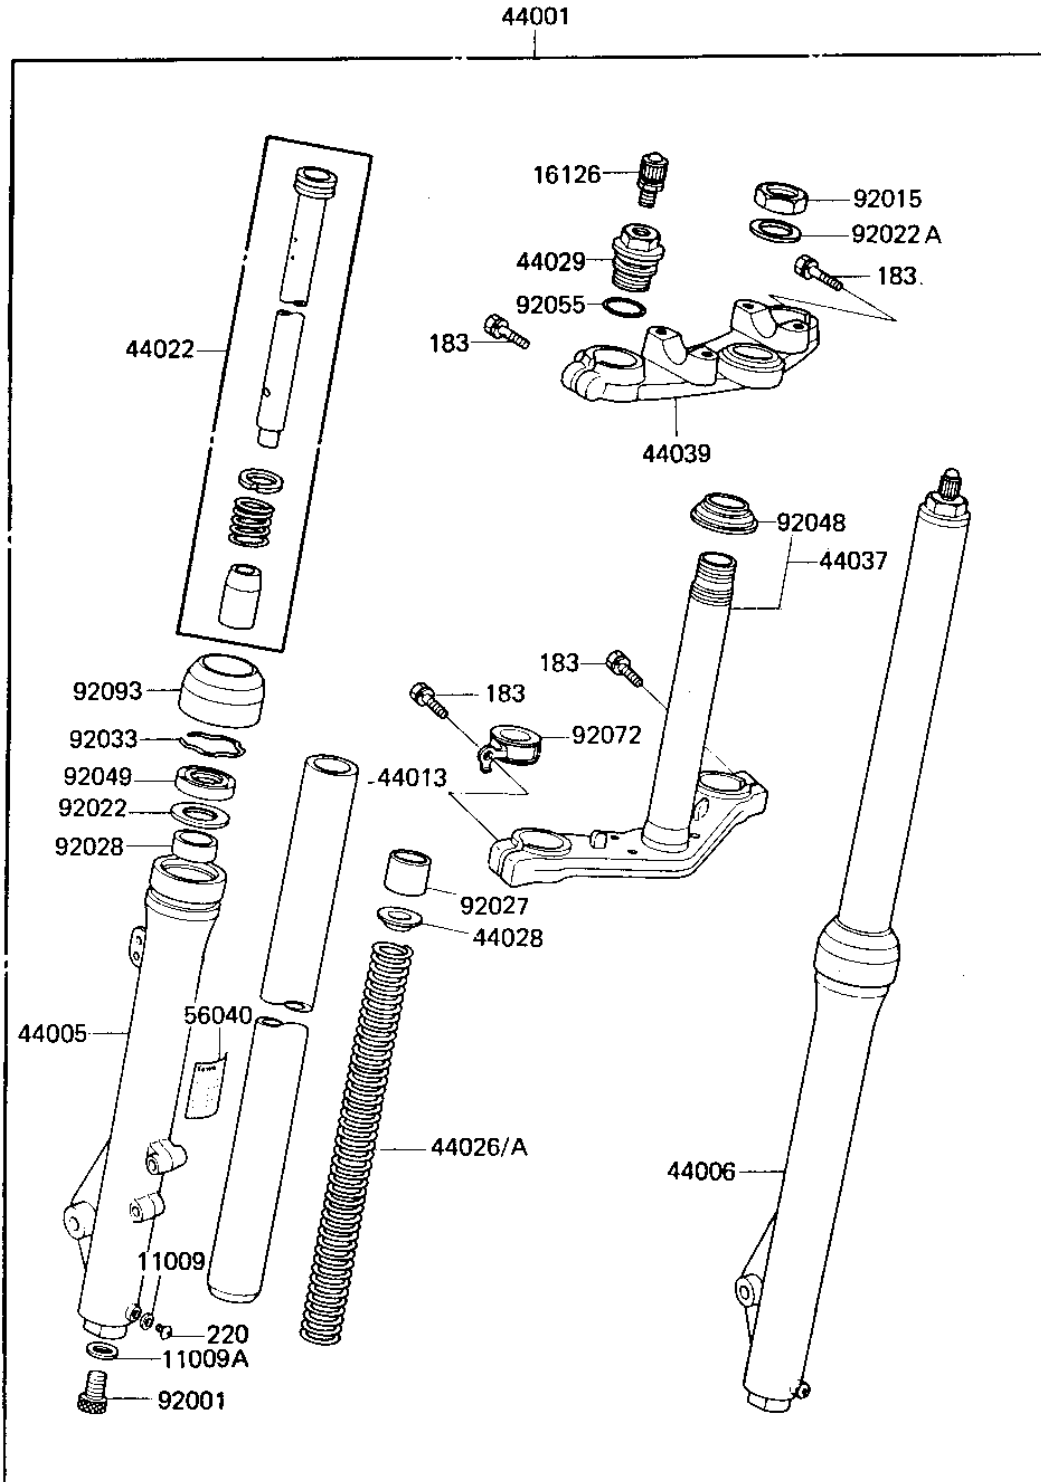

1985 KX80

PARTS DIAGRAM

FRONT FORK ('84 KX80-E2)

1985 KX80

PARTS LIST

FRONT FORK ('84 KX80-E2)

Kawasaki

Let the Good Times Roll®

ITEM NAME

PART NUMBER

QUANTITY
