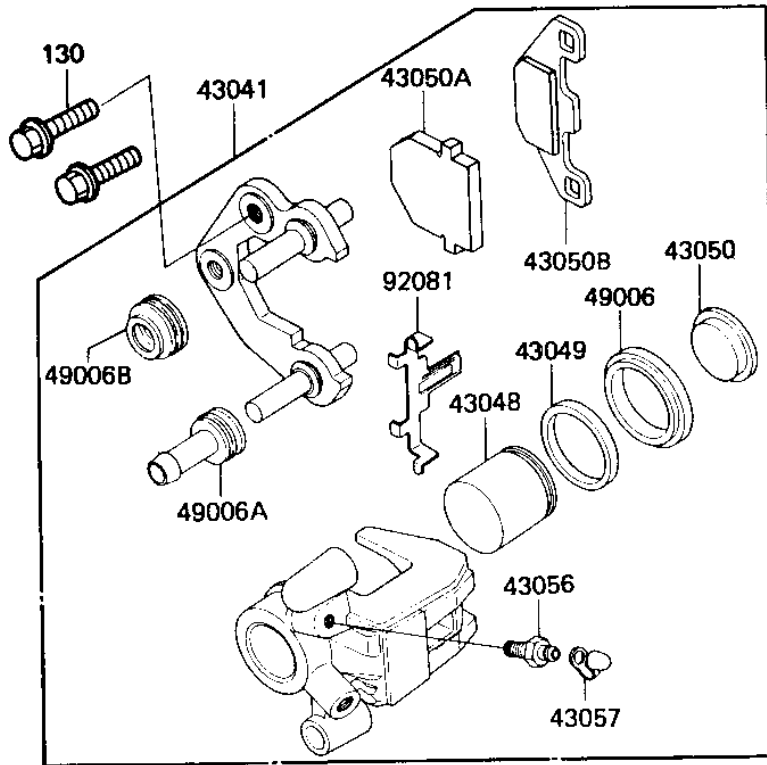

1985 KX80

PARTS DIAGRAM

FRONT BRAKE ('84 KX80-E2)

F2252-0026

1985 KX80

PARTS LIST

FRONT BRAKE ('84 KX80-E2)

ITEM NAME

PART NUMBER

QUANTITY
