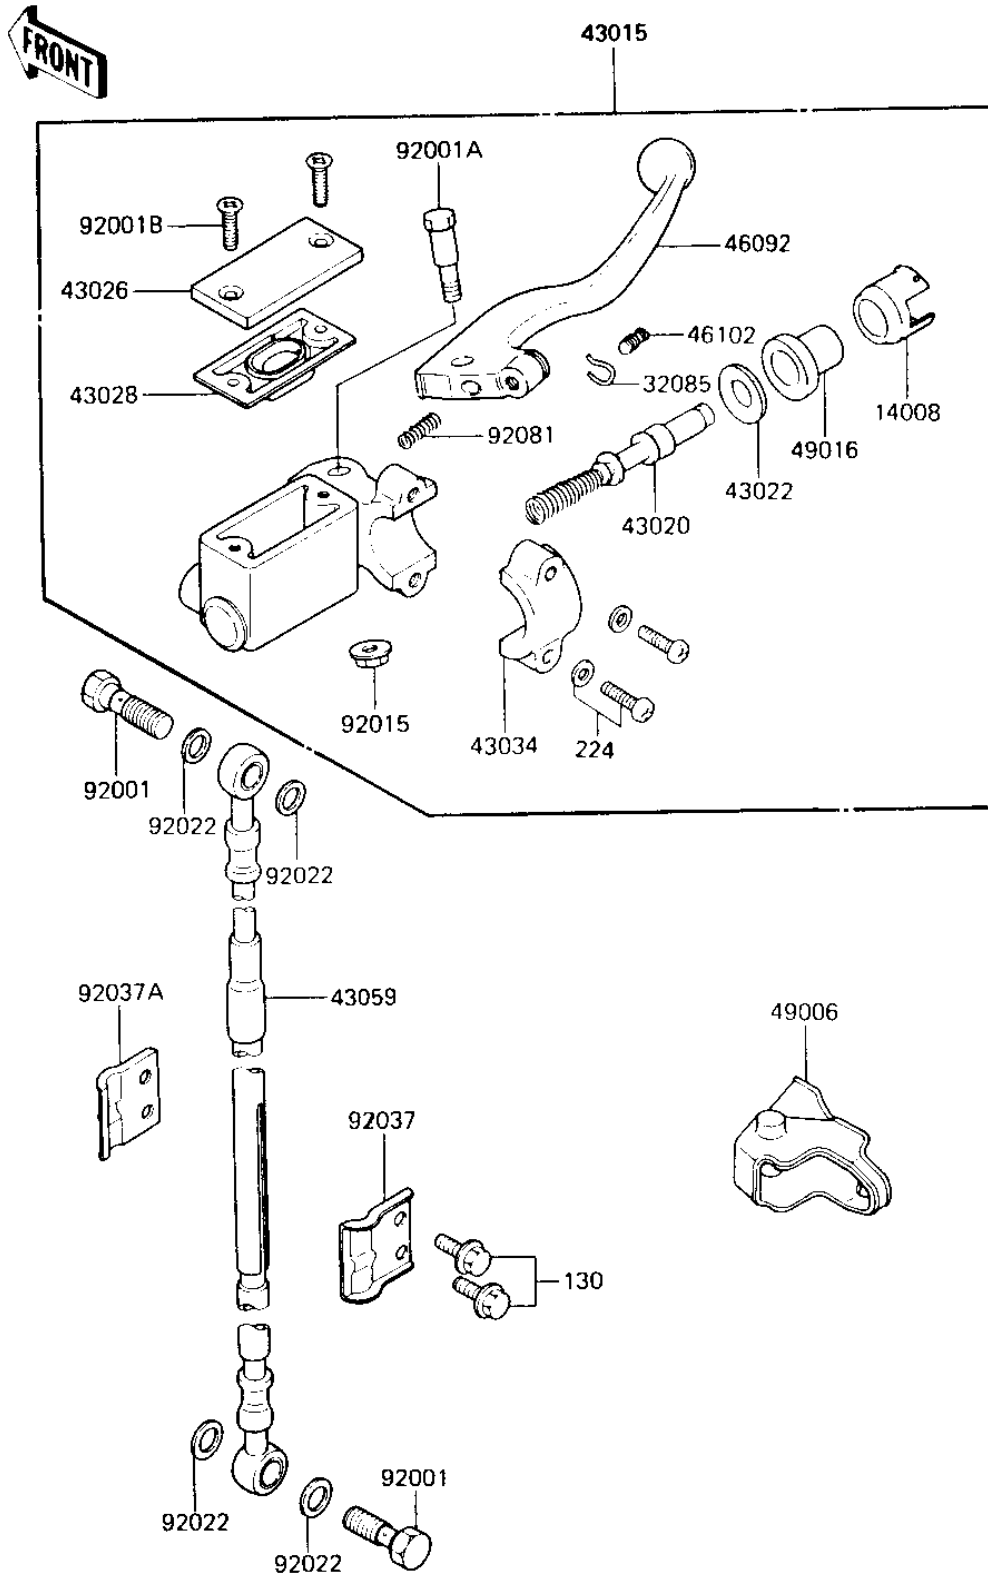

1985 KX80

PARTS DIAGRAM

FRONT MASTER CYLINDER ('84 KX80-E2)

F 2271-0000

1985 KX80

PARTS LIST

FRONT MASTER CYLINDER ('84 KX80-E2)

ITEM NAME

PART NUMBER

QUANTITY
