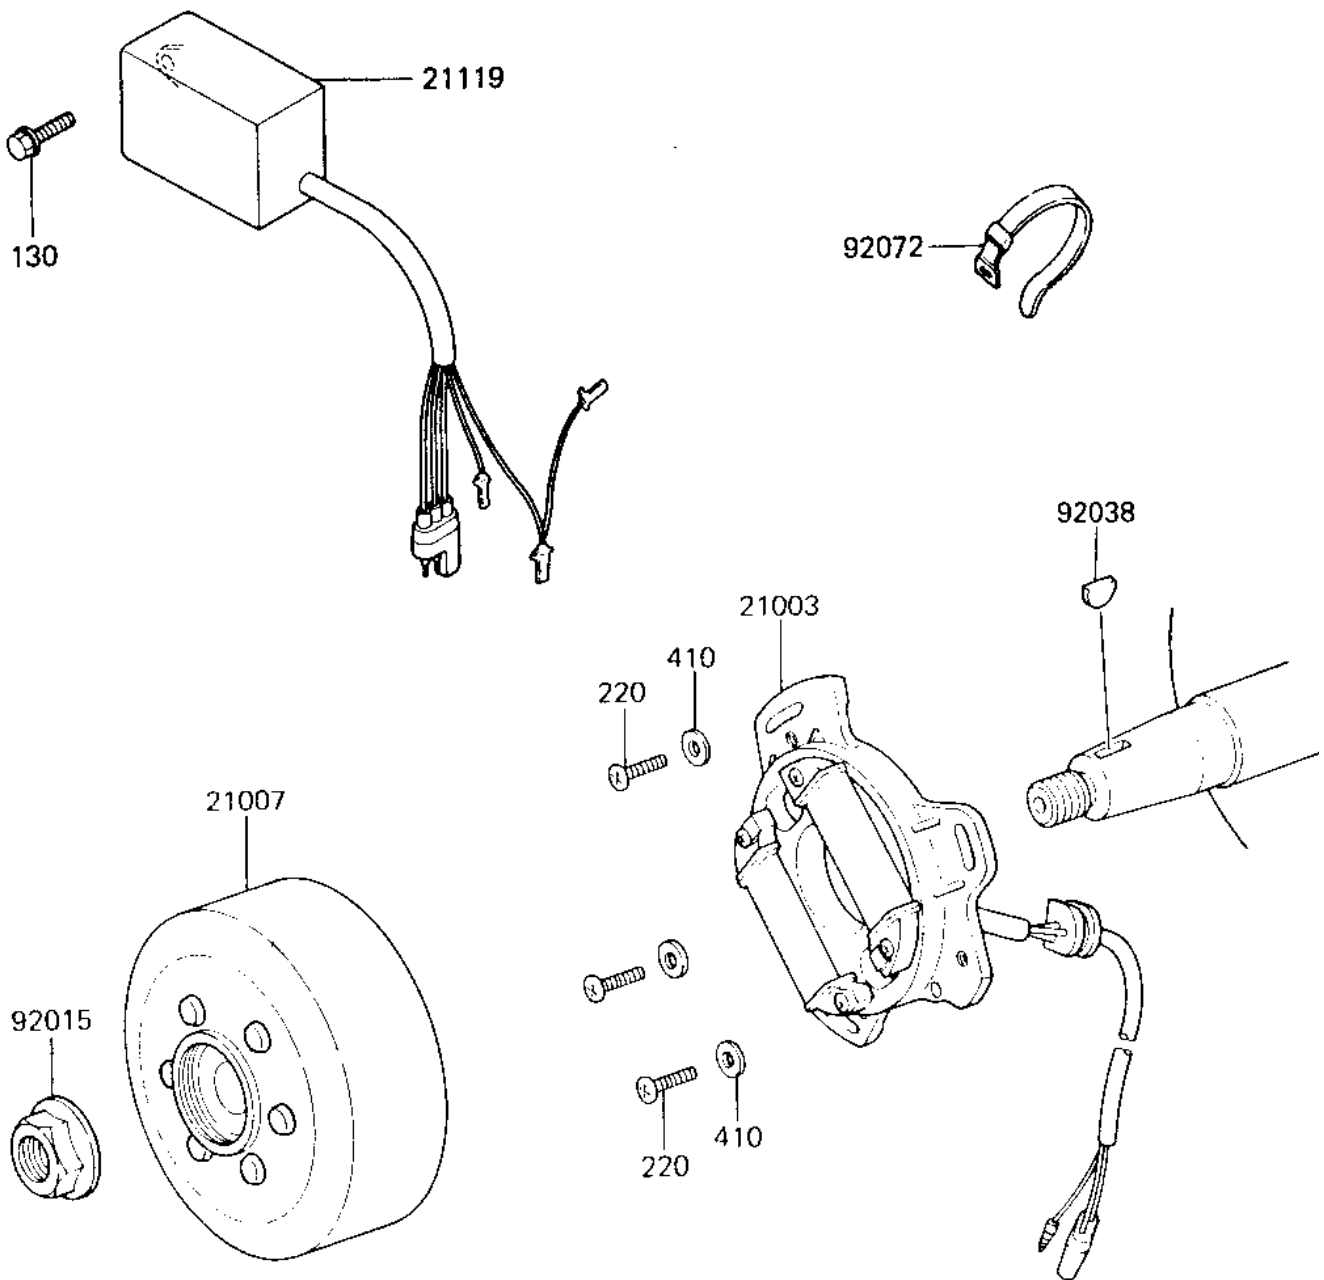

1985 KX80

PARTS DIAGRAM

IGNITION/GENERATOR ('84 KX80-E2)

E1810-0079

1985 KX80

PARTS LIST

IGNITION/GENERATOR ('84 KX80-E2)

ITEM NAME	PART NUMBER	QUANTITY
STATOR ASSY (Ref # 21003)	21003-1042	1
FLYWHEEL,MAGNETO (Ref # 21007)	21007-1038	1
IGNITER (Ref # 21119)	21119-1155	1
NUT,10MM (Ref # 92015)	92015-1415	1
WOODRUFF KEY (Ref # 92038)	92038-001	1
BAND, LONG (Ref # 92072)	92072-032	1
BOLT-FLANGED,6X16 (Ref # 130)	130G0616	1
SCREW-PAN-CROS (Ref # 220)	220B0514	3
WASHER PLAIN 5MM (Ref # 410)	410B0500	3