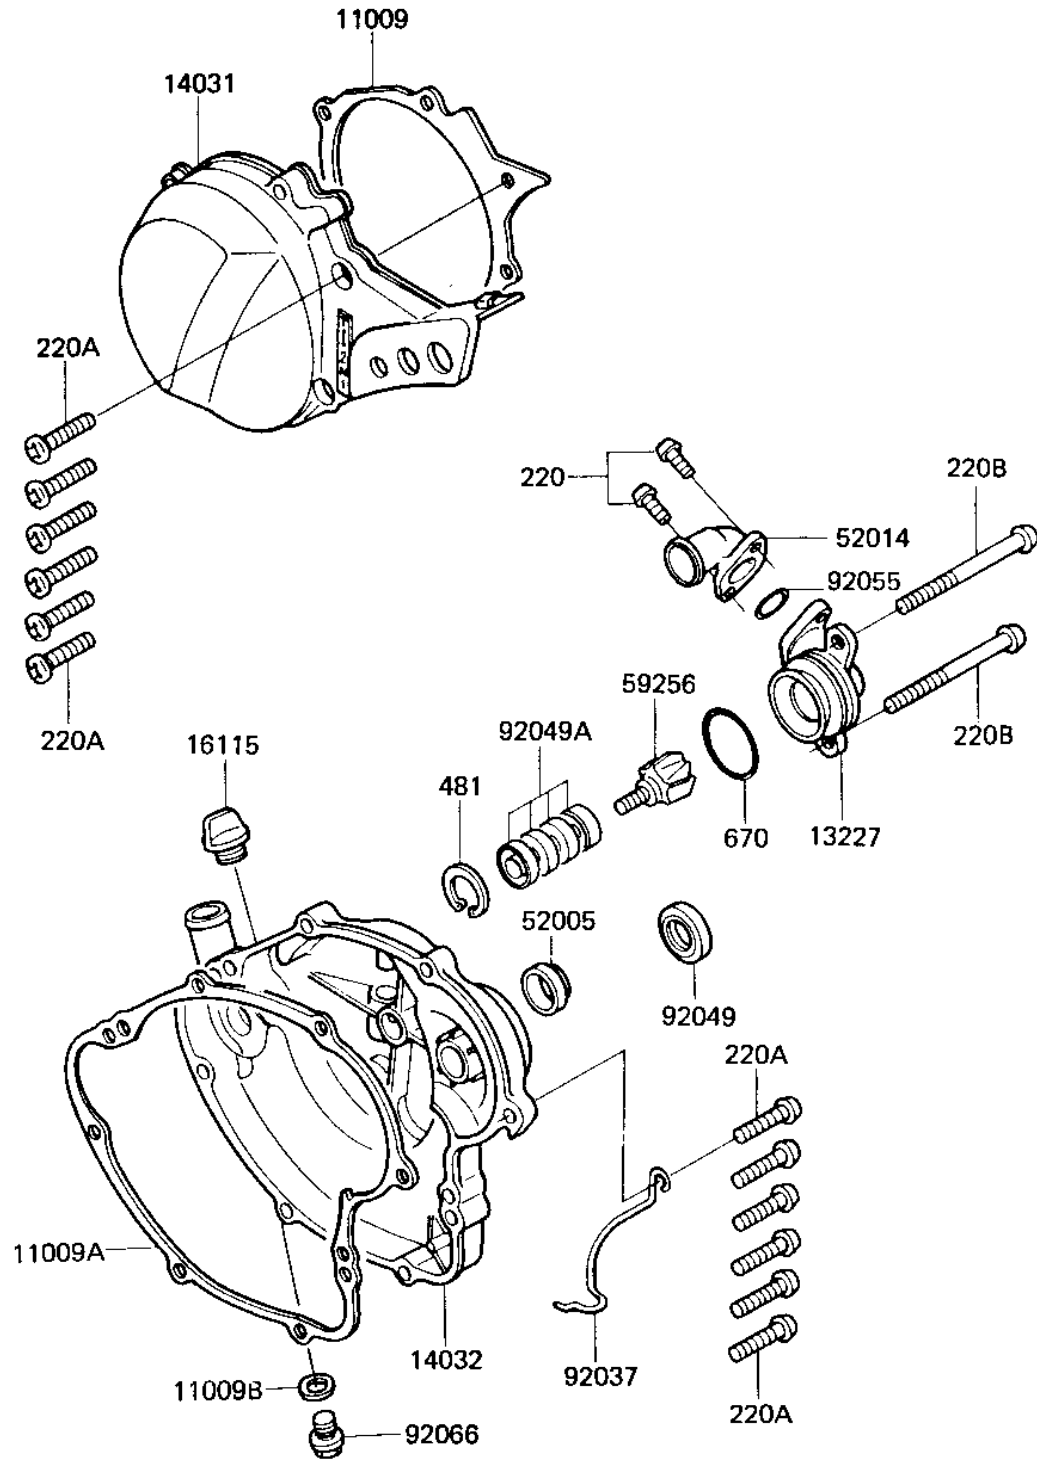

1985 KX80

PARTS DIAGRAM

ENGINE COVERS/WATER PUMP ('84 KX80-E2)

E1431-0146

1985 KX80

PARTS LIST

ENGINE COVERS/WATER PUMP ('84 KX80-E2)

ITEM NAME

PART NUMBER

QUANTITY
