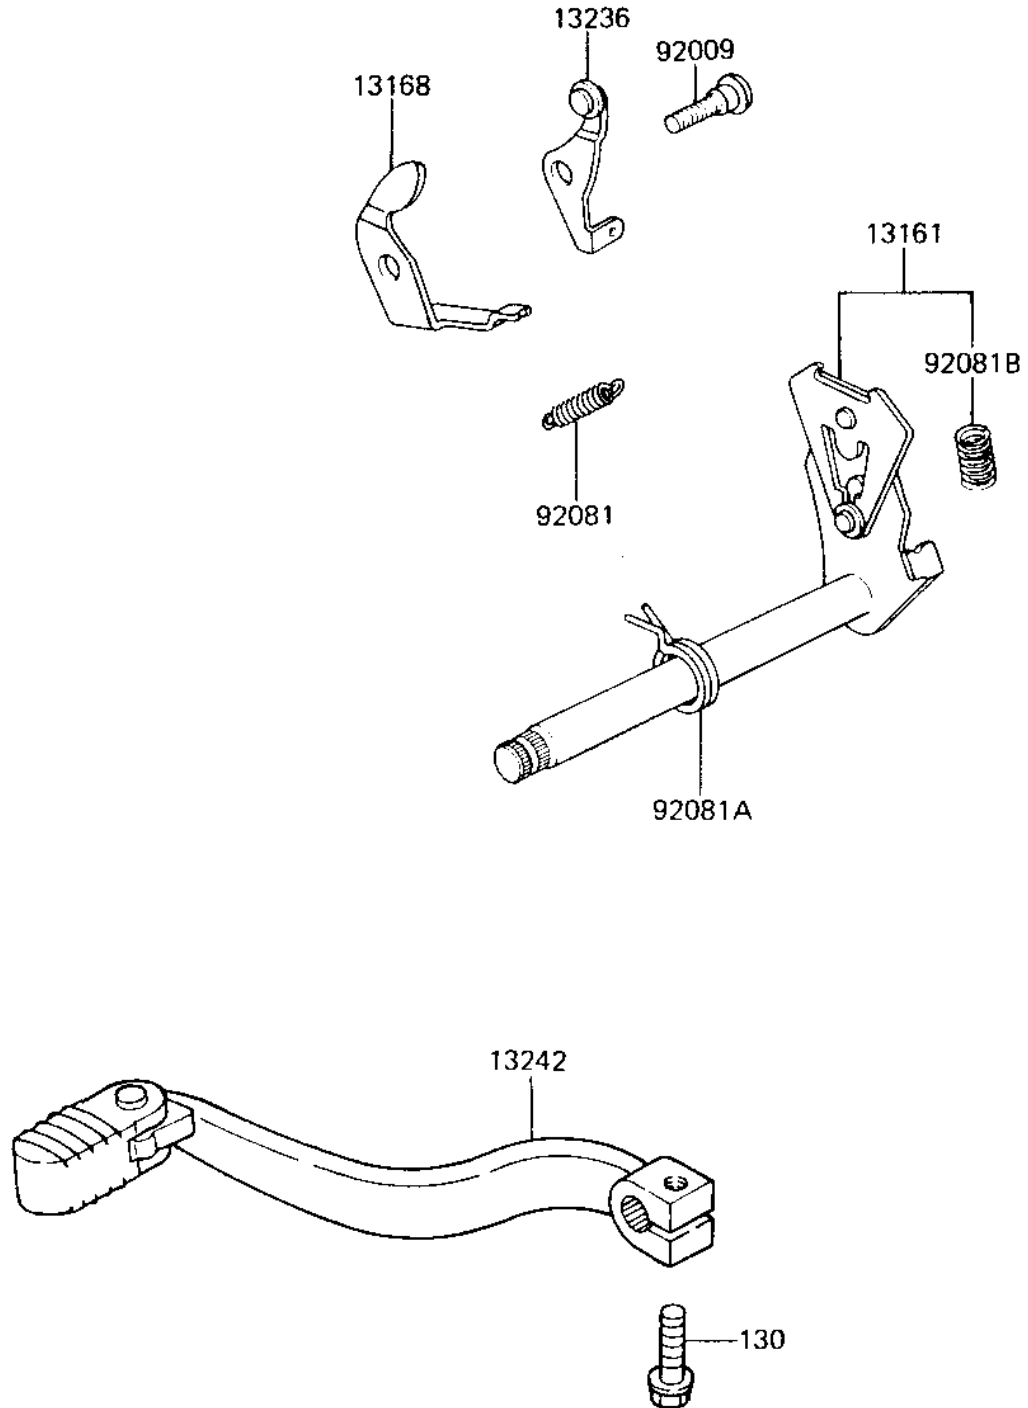

1985 KX80

PARTS DIAGRAM

GEAR CHANGE MECHANISM ('84 KX80-E2)

E1370-0088

1985 KX80

PARTS LIST

GEAR CHANGE MECHANISM ('84 KX80-E2)

ITEM NAME

PART NUMBER

QUANTITY
