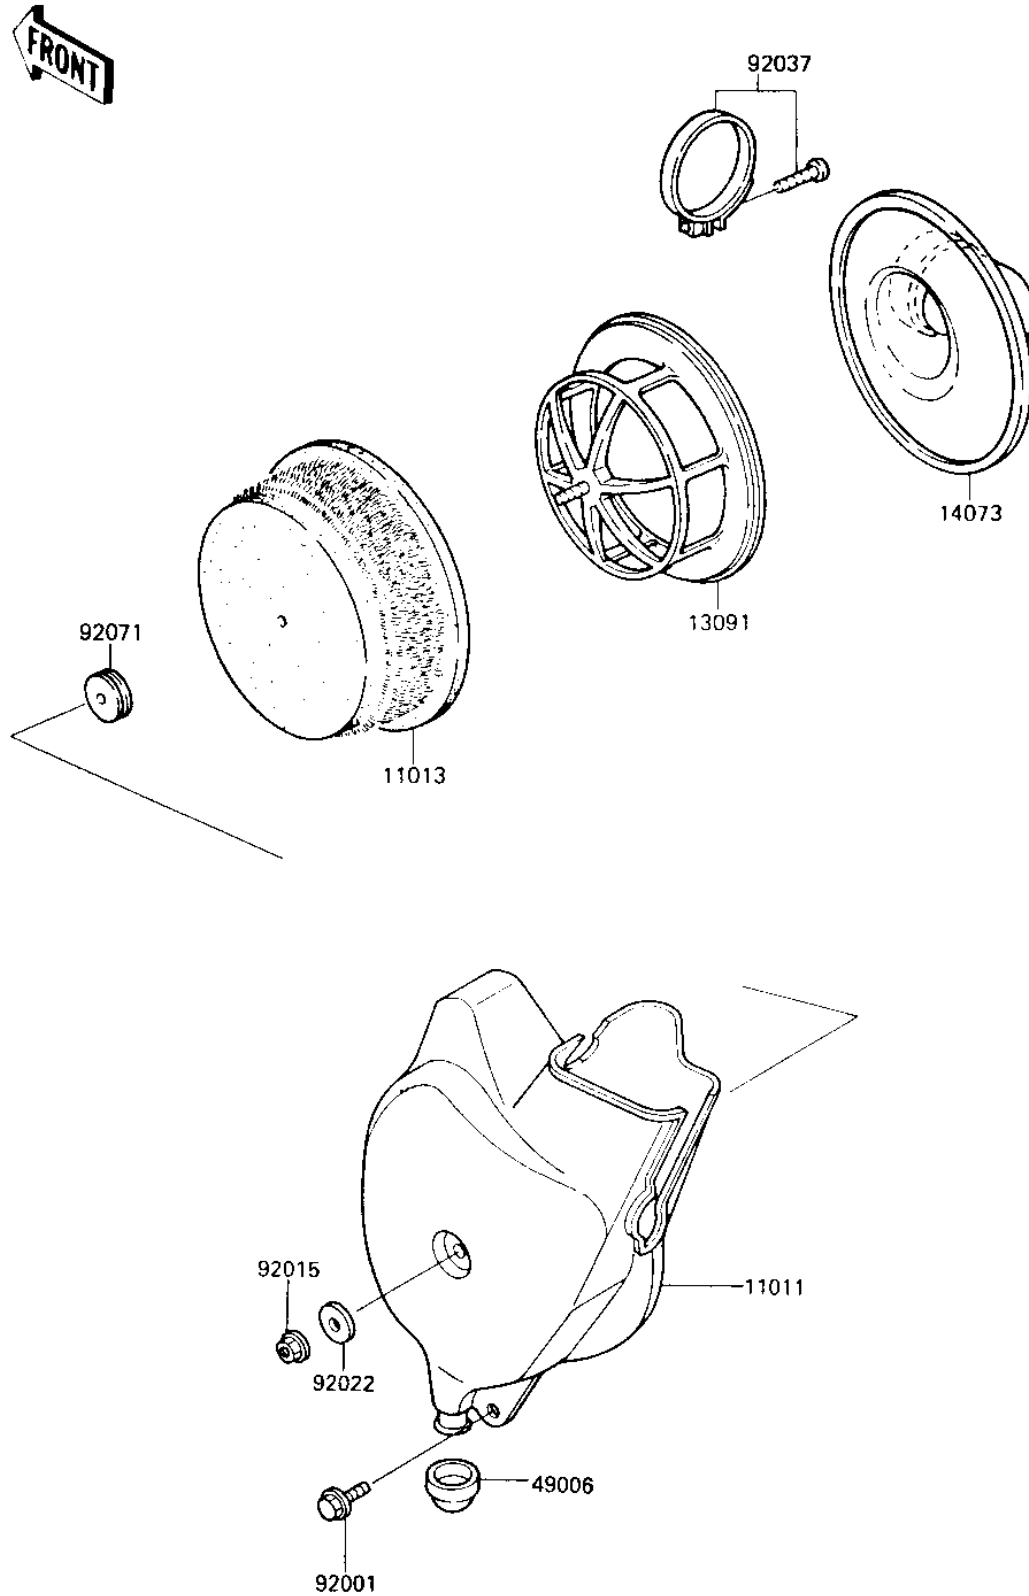

1985 KX80

PARTS DIAGRAM

AIR CLEANER ('84 KX80-E2)

E1130-0108

1985 KX80

PARTS LIST

AIR CLEANER ('84 KX80-E2)

ITEM NAME	PART NUMBER	QUANTITY
CASE-AIR FILTER (Ref # 11011)	11011-1151	1
ELEMENT-AIR FILTER (Ref # 11013)	11013-1105	1
HOLDER,ELEMENT (Ref # 13091)	13091-1164	1
DUCT,AIR FILTER (Ref # 14073)	14073-1153	1
BOOT,AIR FILTER (Ref # 49006)	49006-1156	1
BOLT,W/WASHER,6X12 (Ref # 92001)	92001-1517	1
NUT-6MM (Ref # 92015)	92015-1078	1
WASHER 6.5X20X1.6T (Ref # 92022)	92022-125	1
CLAMP,CARBURETOR HOLD (Ref # 92037)	92037-1484	1
GROMMET,AIR FILTER (Ref # 92071)	92071-1053	1