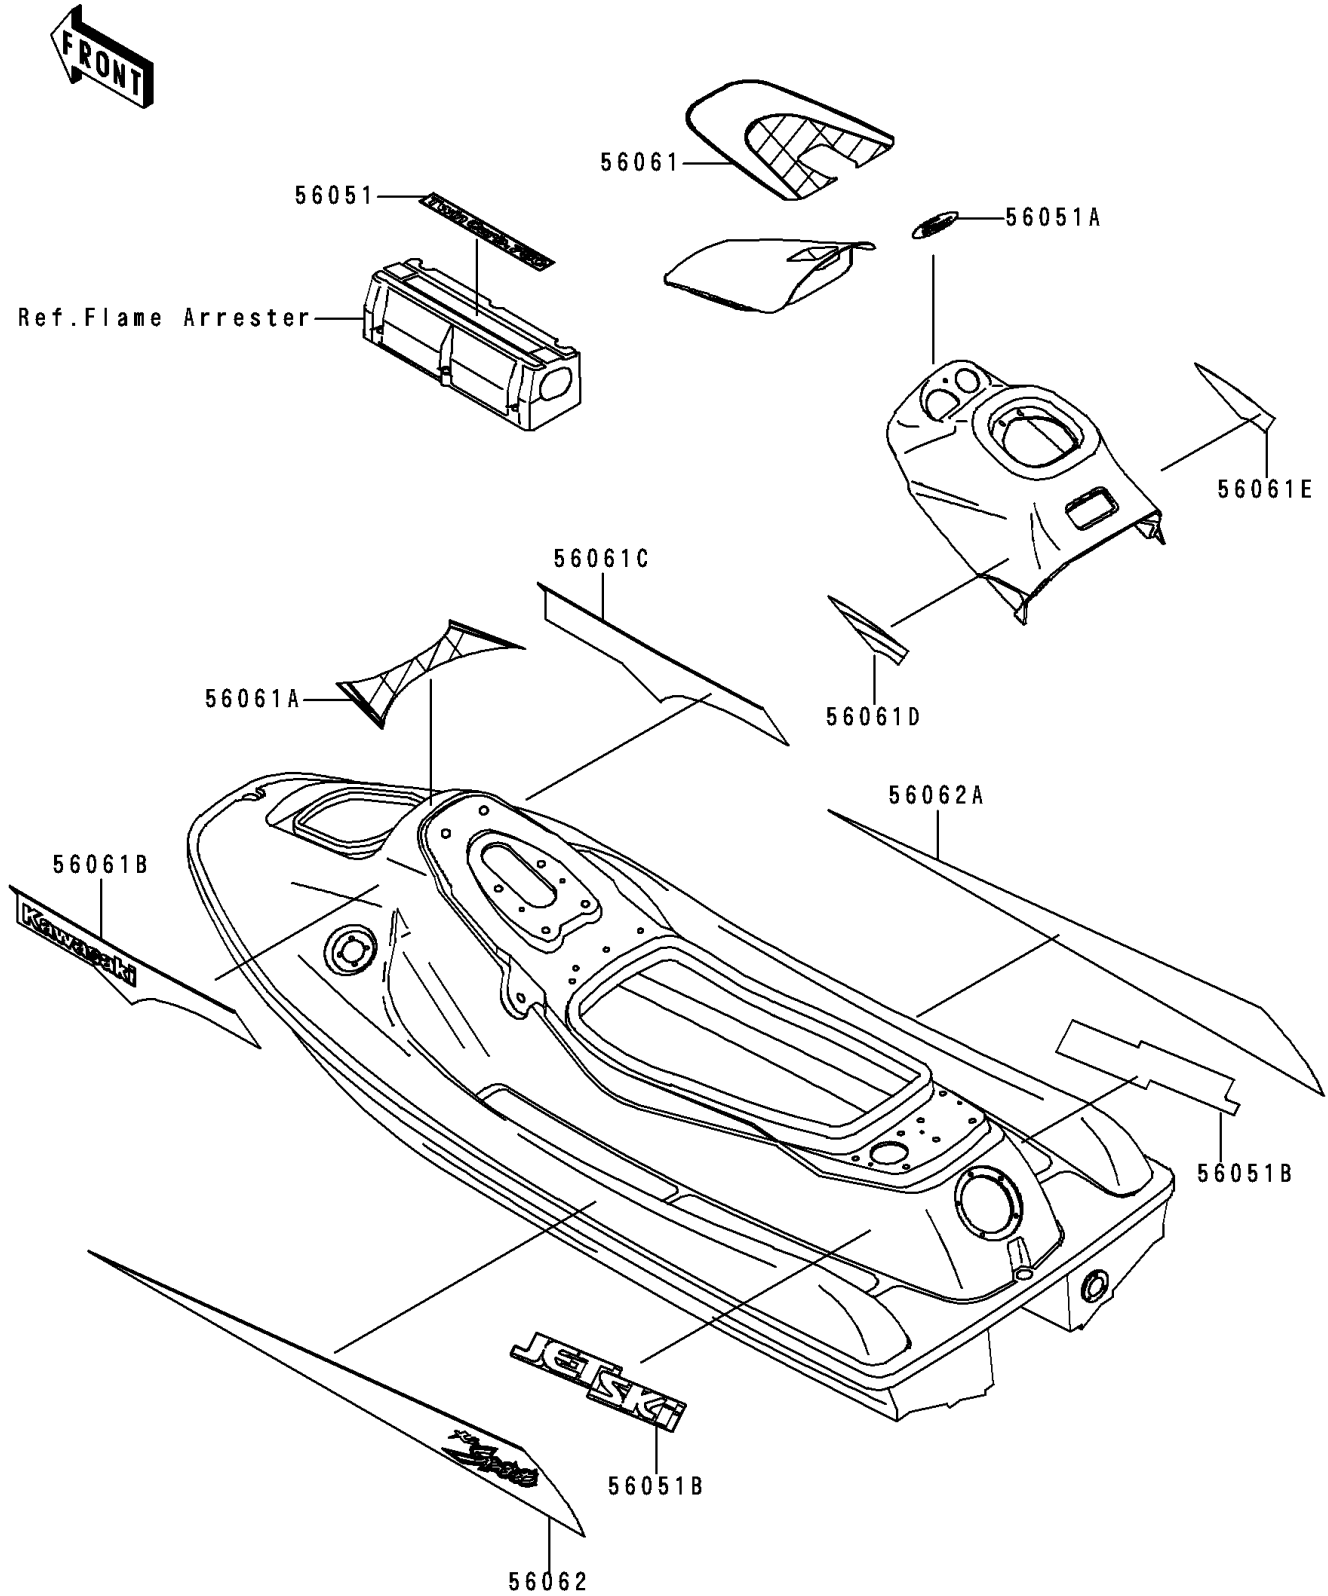

1998 Xi Sport

PARTS DIAGRAM

Decals(JH750-G1)

F 3880

1998 Xi Sport

PARTS LIST

Decals(JH750-G1)

Kawasaki

Let the Good Times Roll®

ITEM NAME

PART NUMBER

QUANTITY
