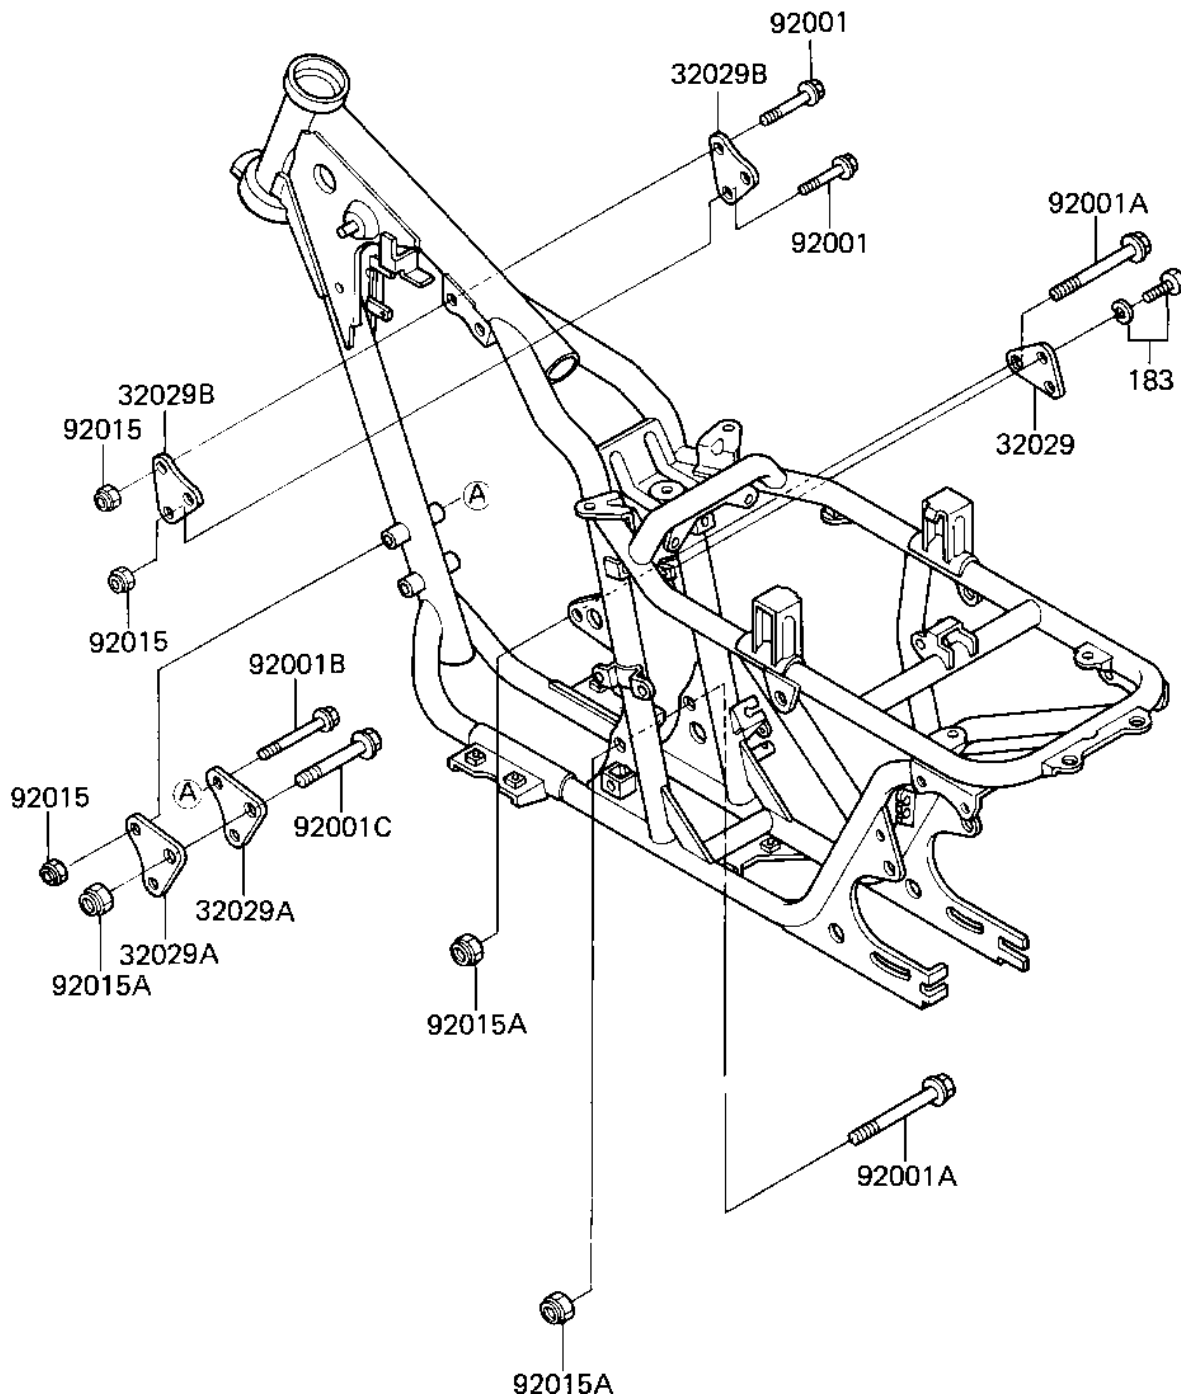

1985 KLT110

PARTS DIAGRAM

FRAME FITTINGS

F2131-0164

1985 KLT110

PARTS LIST FRAME FITTINGS

ITEM NAME

PART NUMBER

QUANTITY
