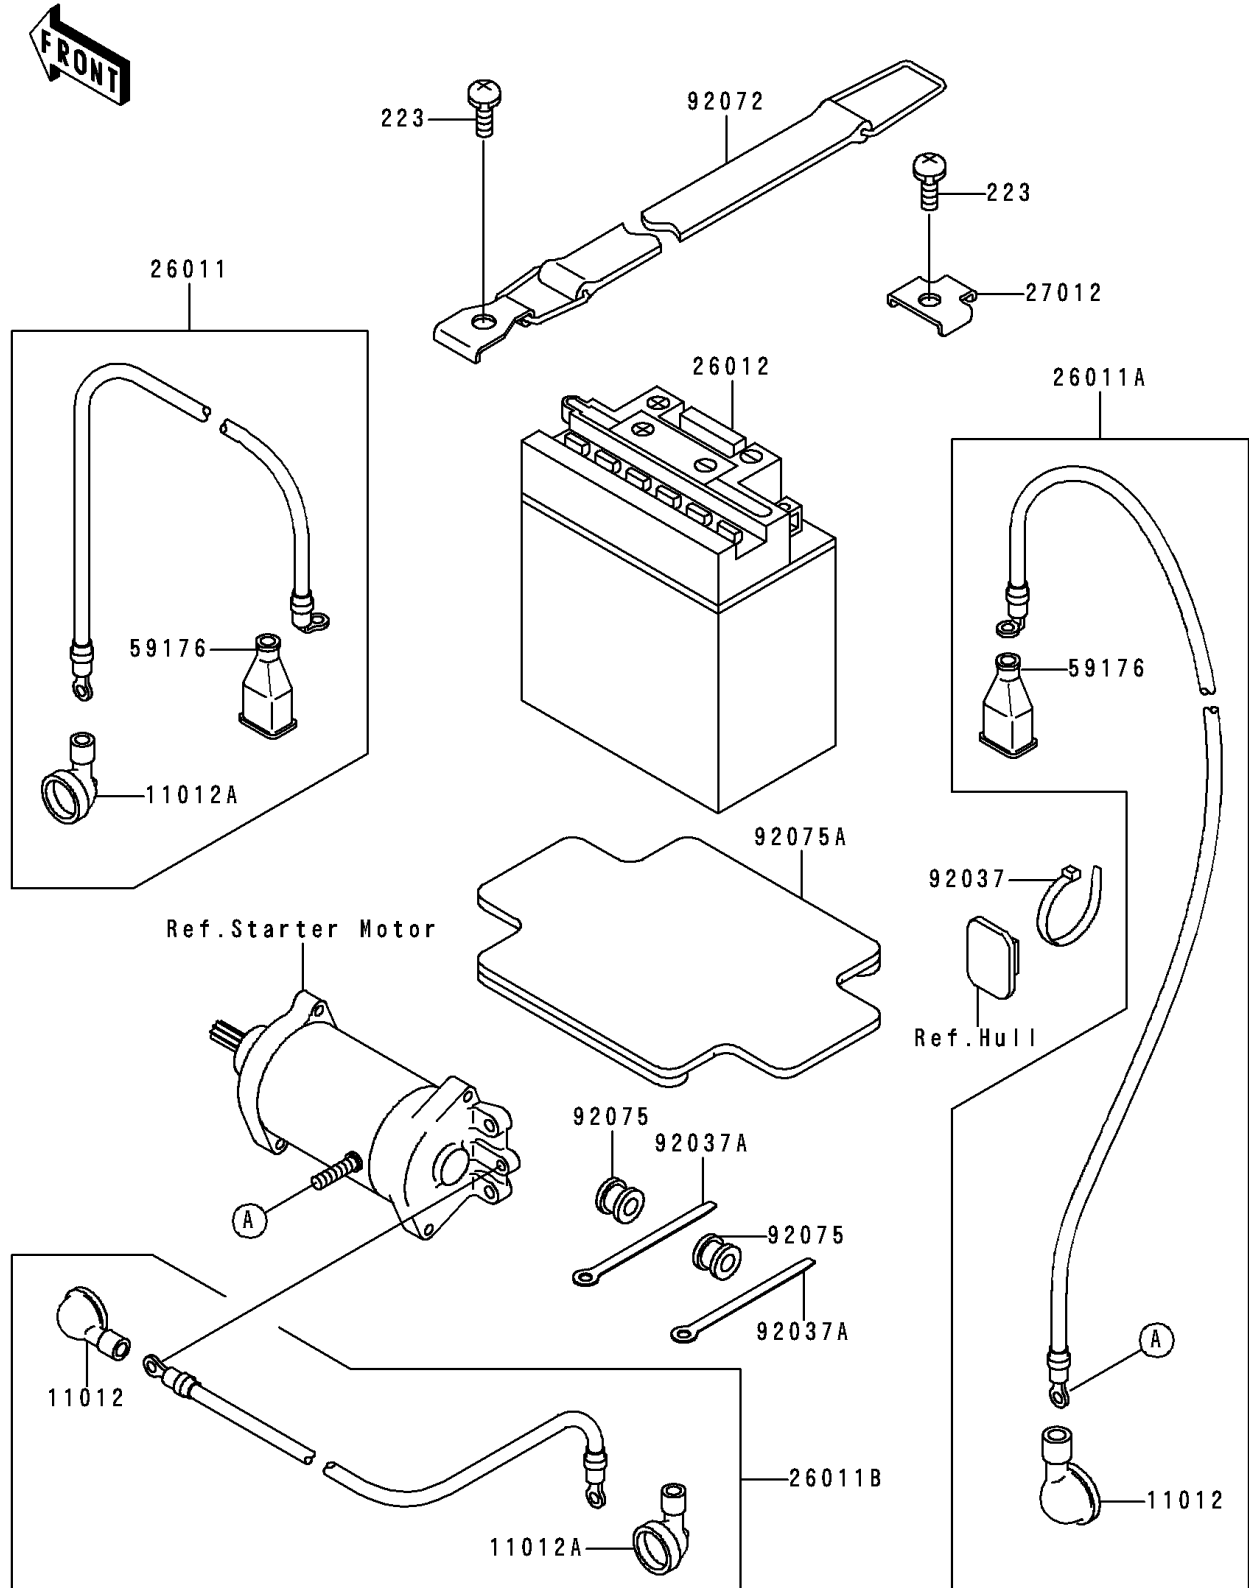

1998 Xi Sport

PARTS DIAGRAM

Electrical Equipment

F3181

1998 Xi Sport

PARTS LIST

Electrical Equipment

Kawasaki

Let the Good Times Roll®

ITEM NAME

PART NUMBER

QUANTITY
