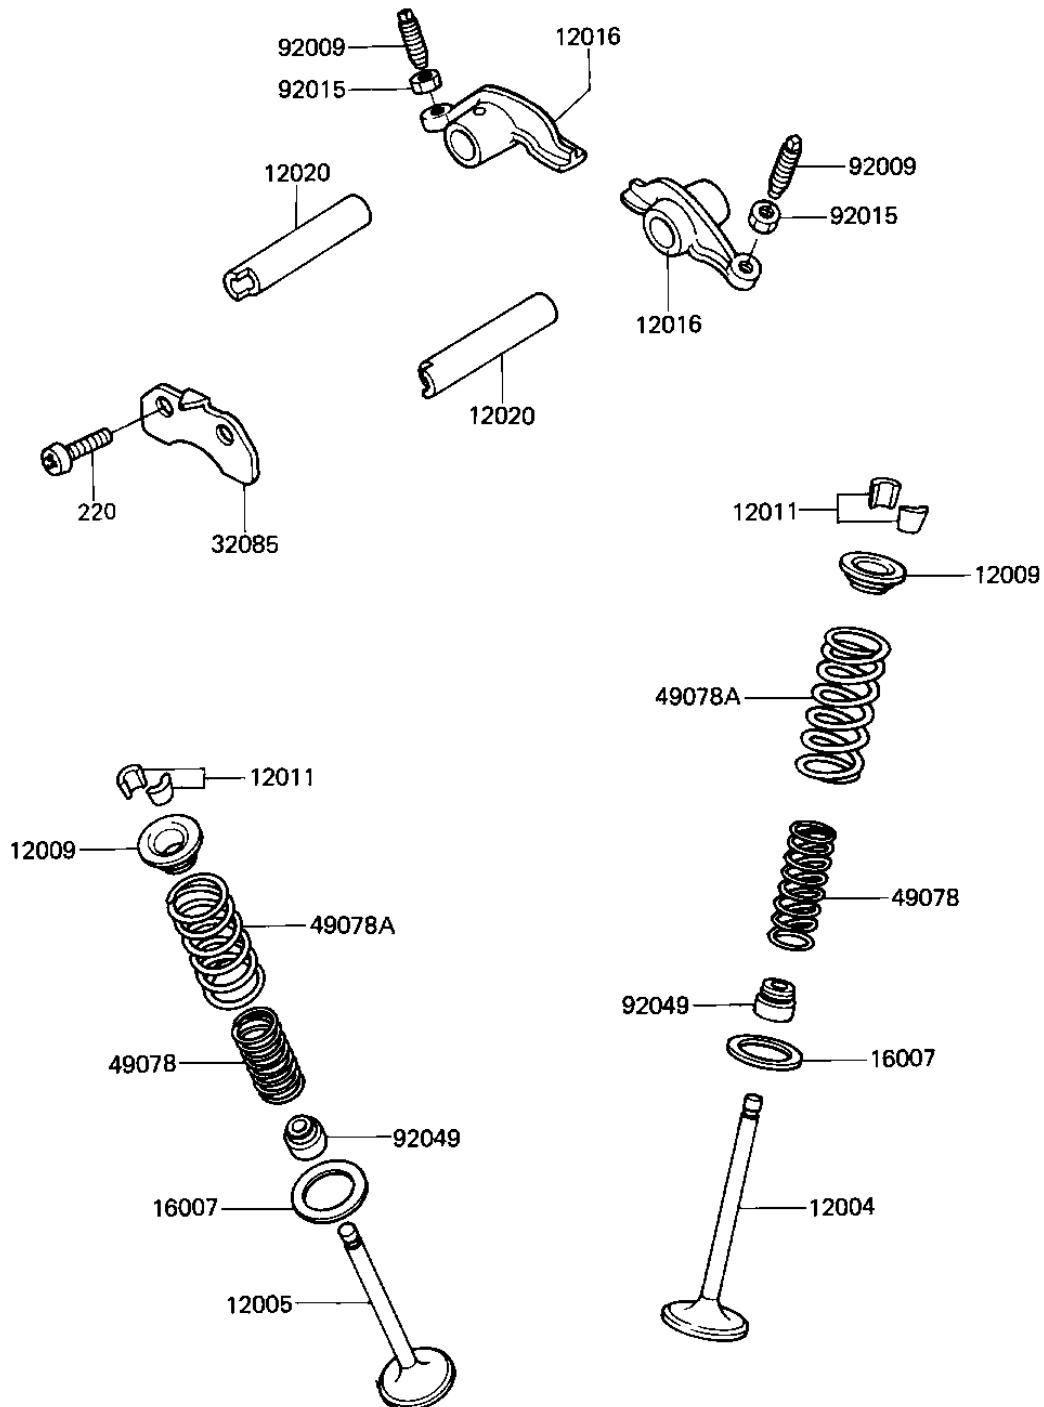

# 1986 KLT110

## PARTS DIAGRAM

### ROCKER ARMS/VALVES

E1210-0023

## PARTS LIST