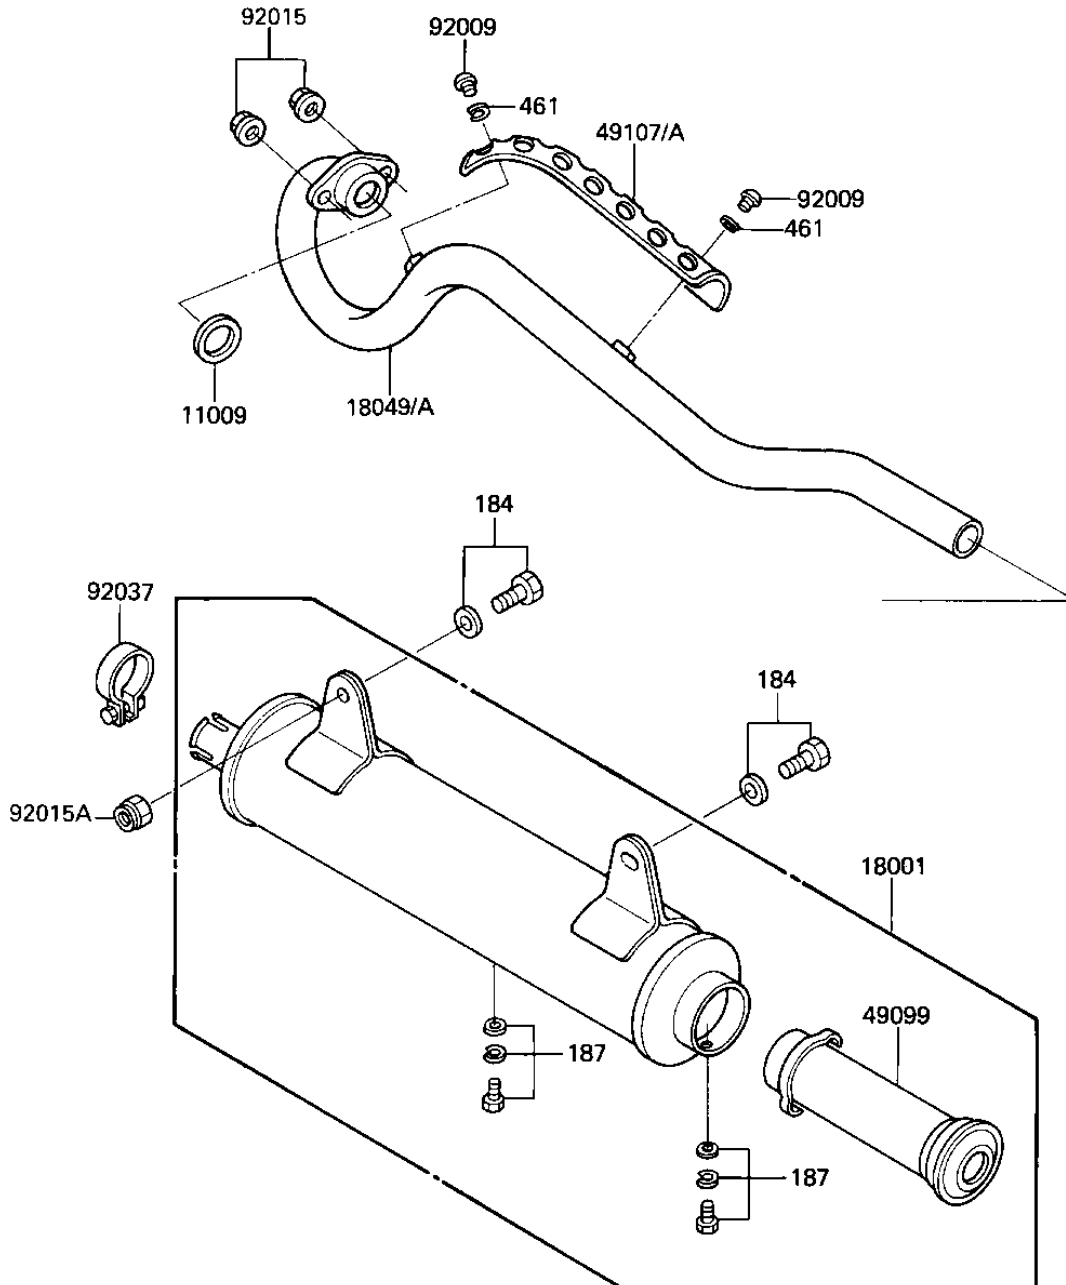

1985 KLT110

PARTS DIAGRAM

MUFFLER

E1140-0180

1985 KLT110

PARTS LIST

MUFFLER

Kawasaki

Let the Good Times Roll®

ITEM NAME

PART NUMBER

QUANTITY
