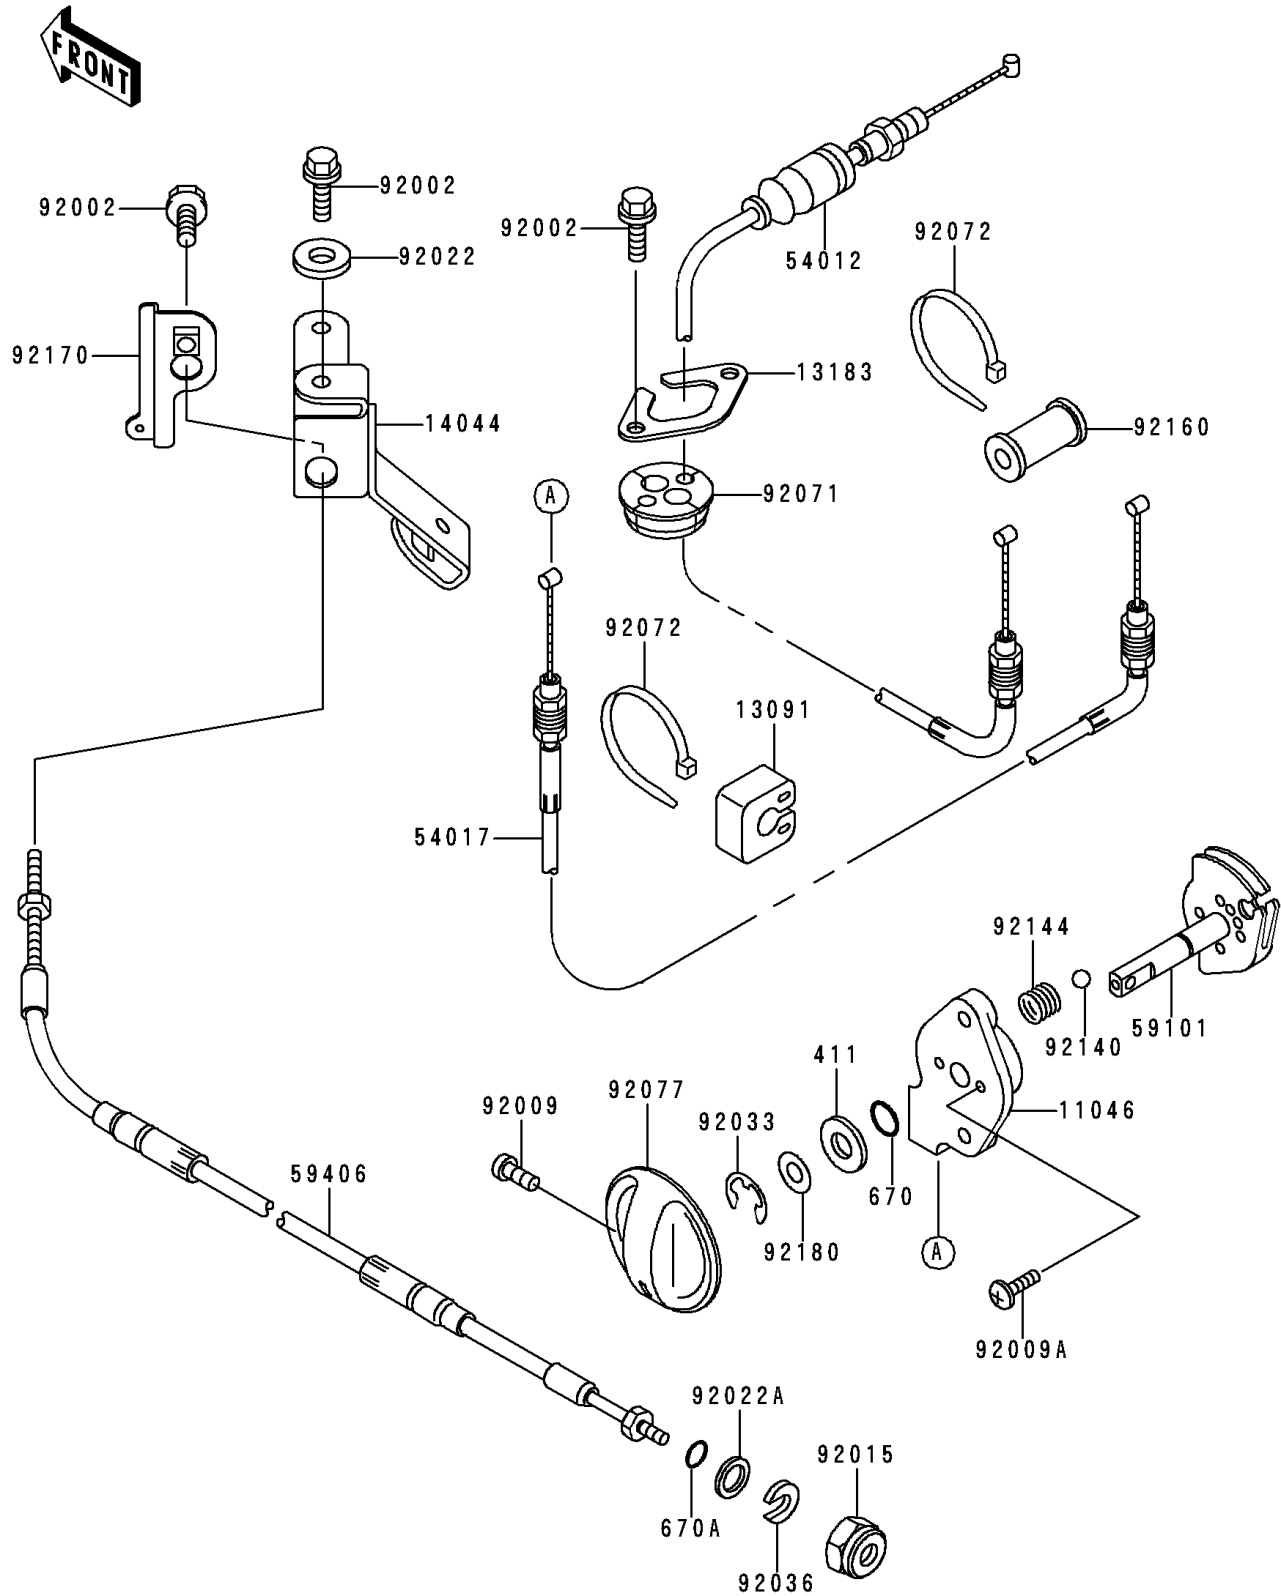

1998 Xi Sport

PARTS DIAGRAM

Cables

F3175

1998 Xi Sport

PARTS LIST

Cables

ITEM NAME

PART NUMBER

QUANTITY
