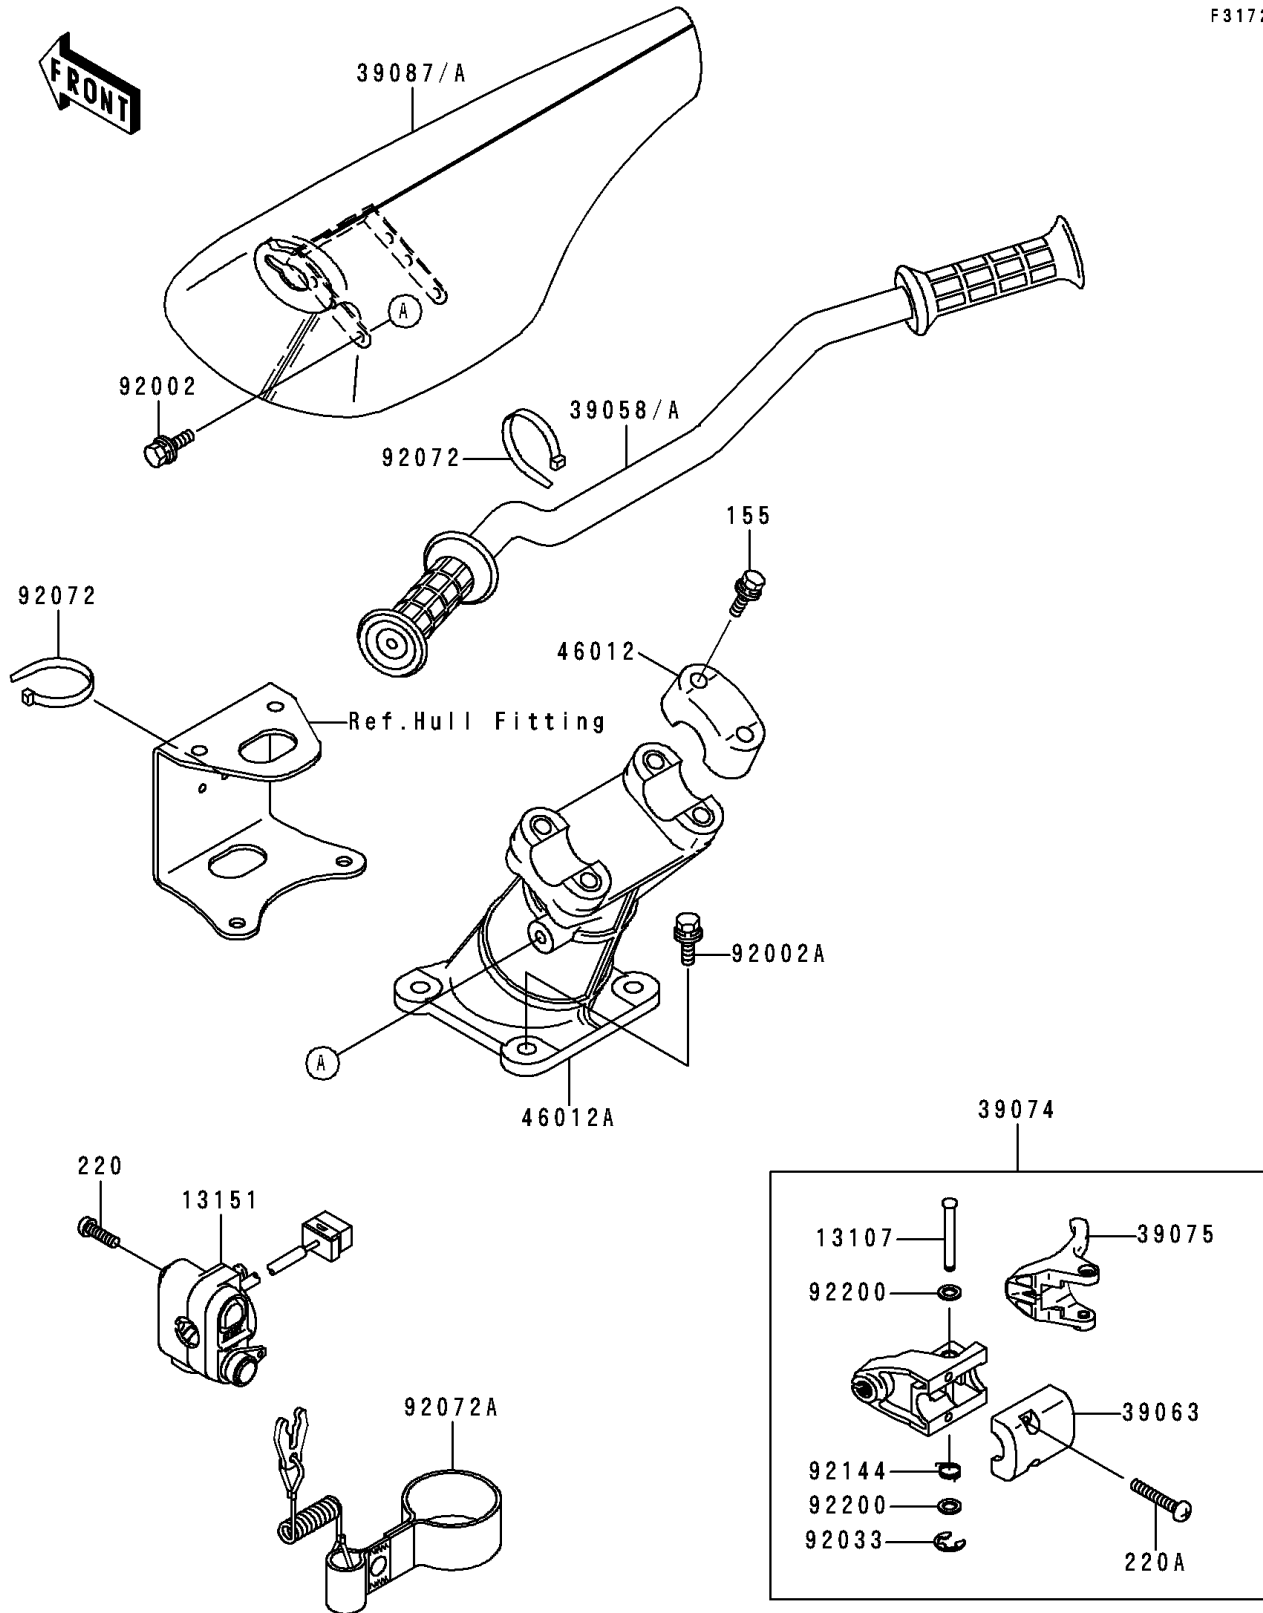

1998 Xi Sport

PARTS DIAGRAM

Handlebar

F3172

1998 Xi Sport

PARTS LIST

Handlebar

Kawasaki

Let the Good Times Roll®

ITEM NAME

PART NUMBER

QUANTITY
