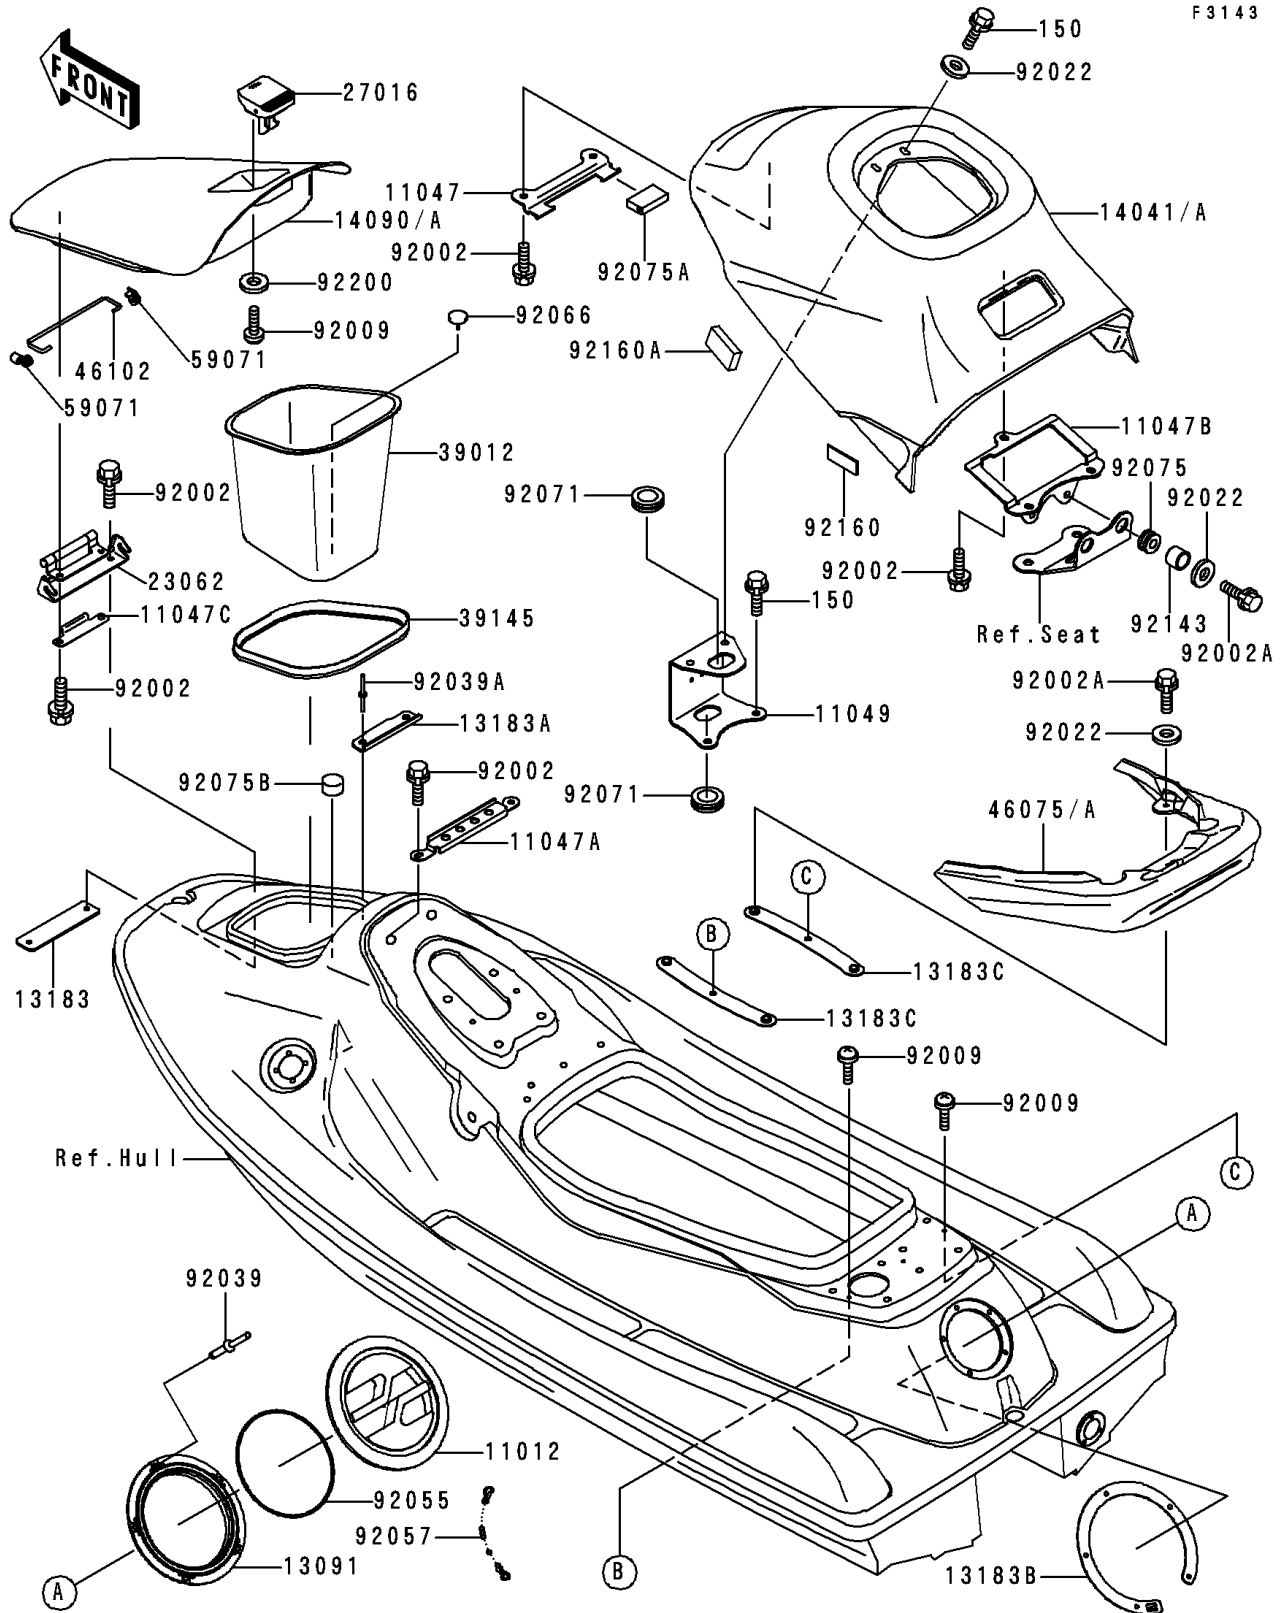

1998 Xi Sport

PARTS DIAGRAM

Hull Fittings

F3143

1998 Xi Sport

PARTS LIST

Hull Fittings

Kawasaki

Let the Good Times Roll®

ITEM NAME

PART NUMBER

QUANTITY
