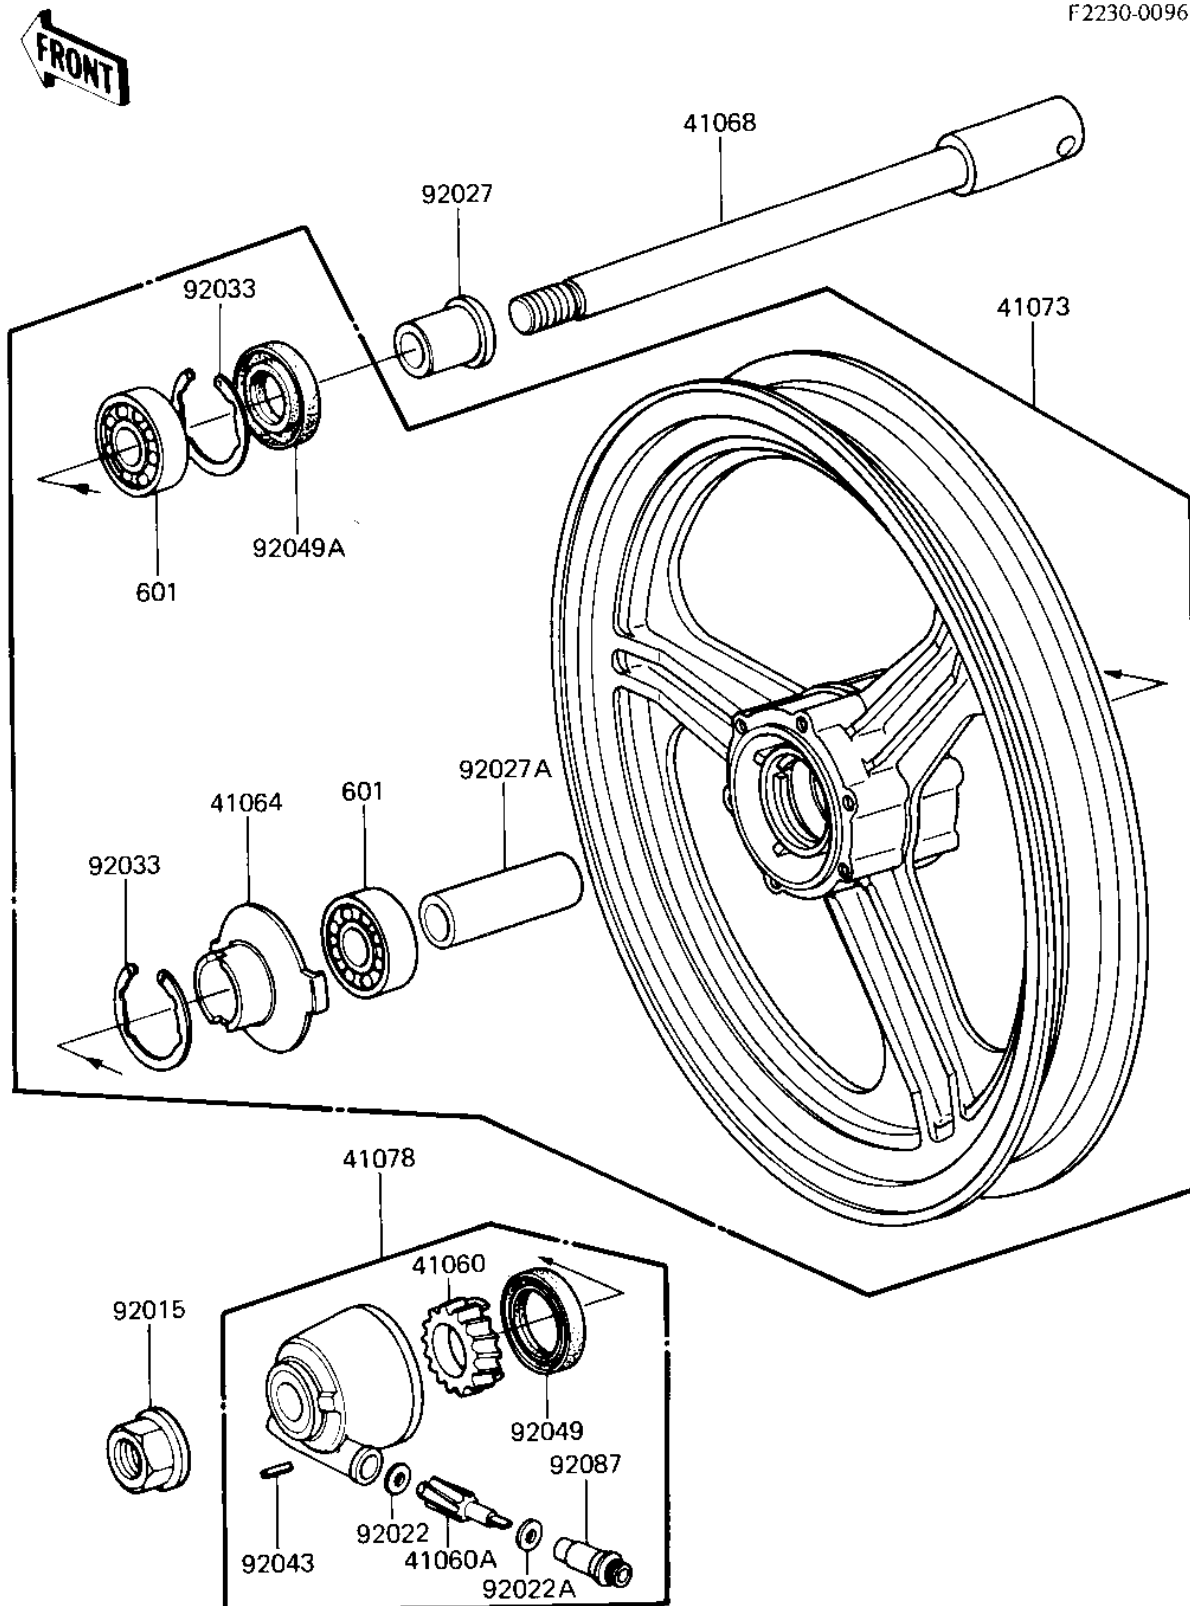

# 1985 GPz 750 Turbo

## PARTS DIAGRAM FRONT WHEEL/HUB

F2230-0096

## PARTS LIST FRONT WHEEL/HUB

ITEM NAME	PART NUMBER	QUANTITY
-----------	-------------	----------

---