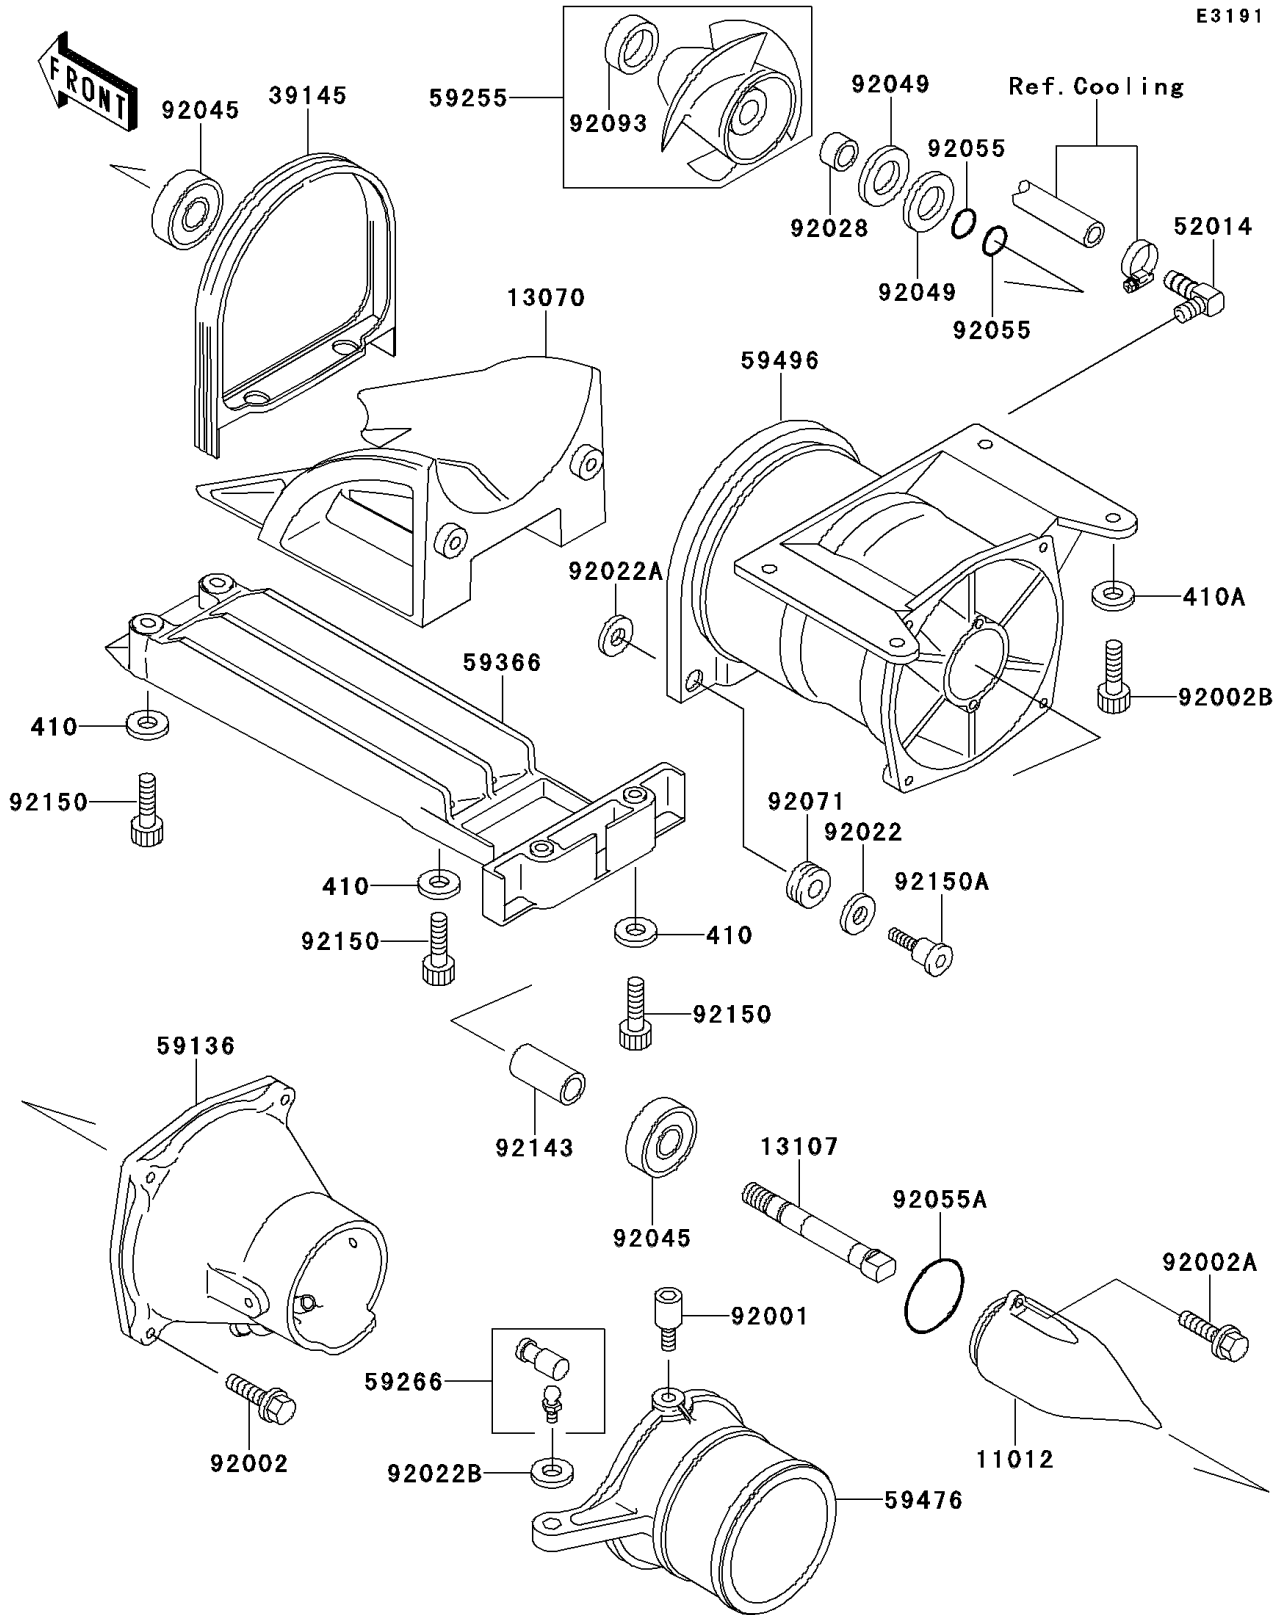

1999 Xi Sport

PARTS DIAGRAM

Jet Pump