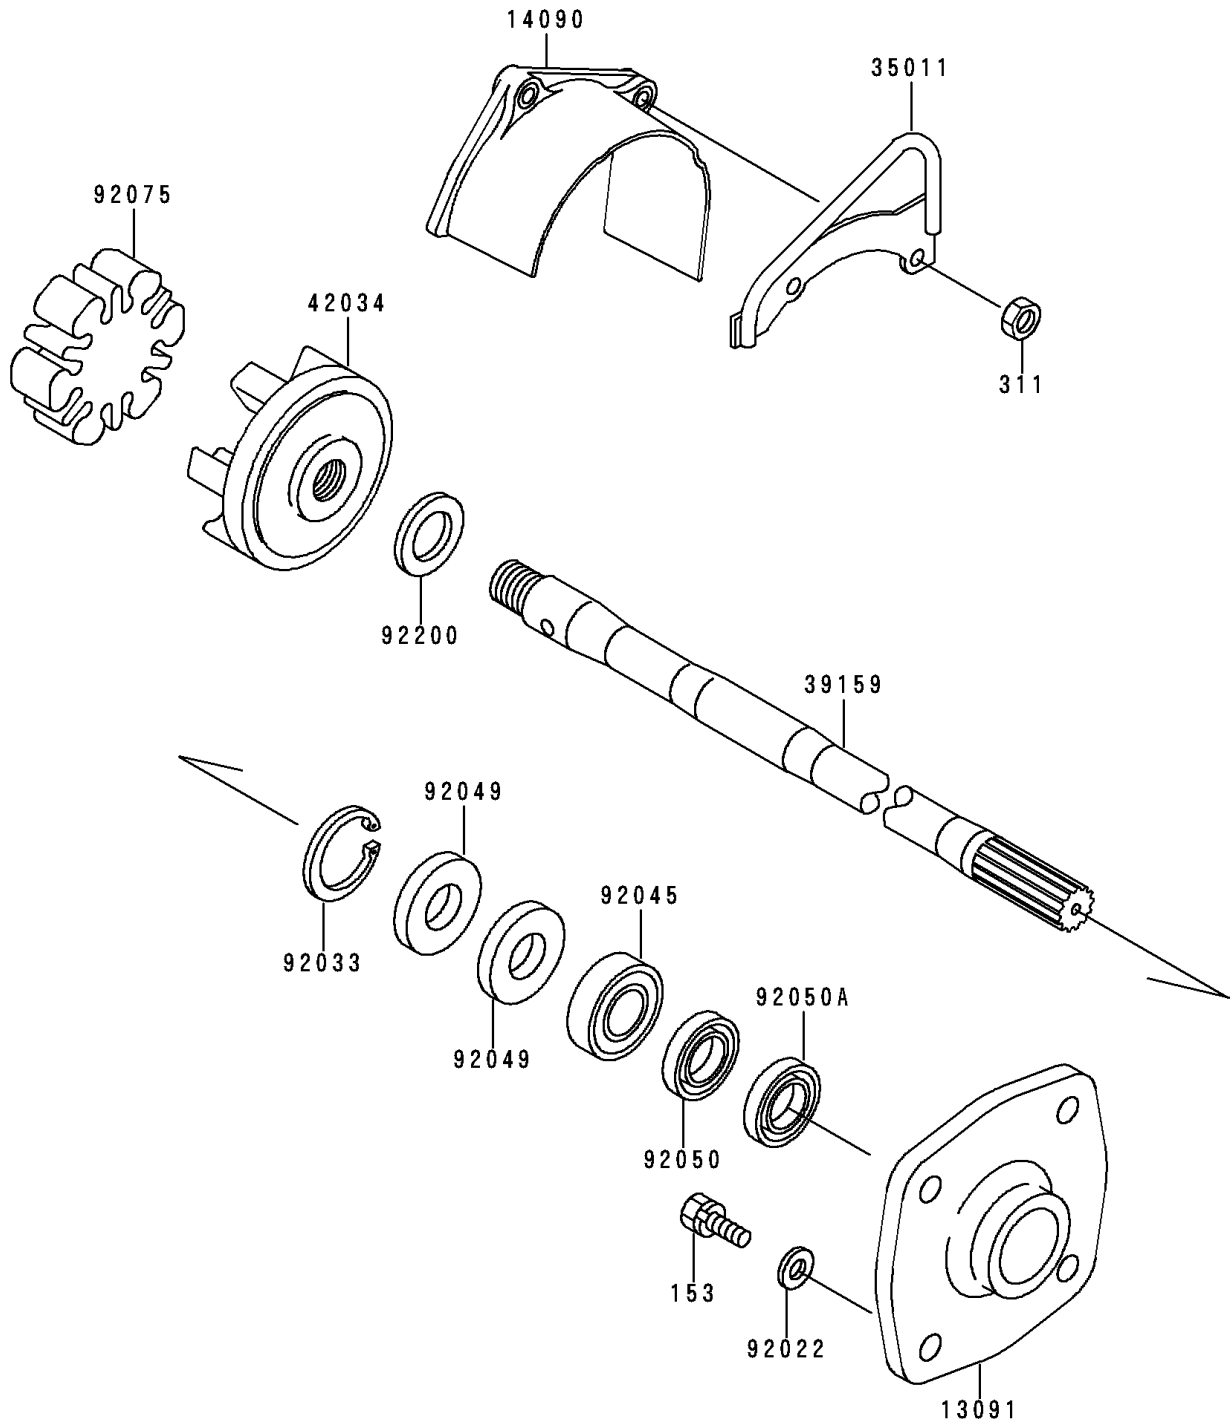

1999 Xi Sport

PARTS DIAGRAM

Drive Shaft

E3134

1999 Xi Sport

PARTS LIST

Drive Shaft

Kawasaki

Let the Good Times Roll®

ITEM NAME

PART NUMBER

QUANTITY
