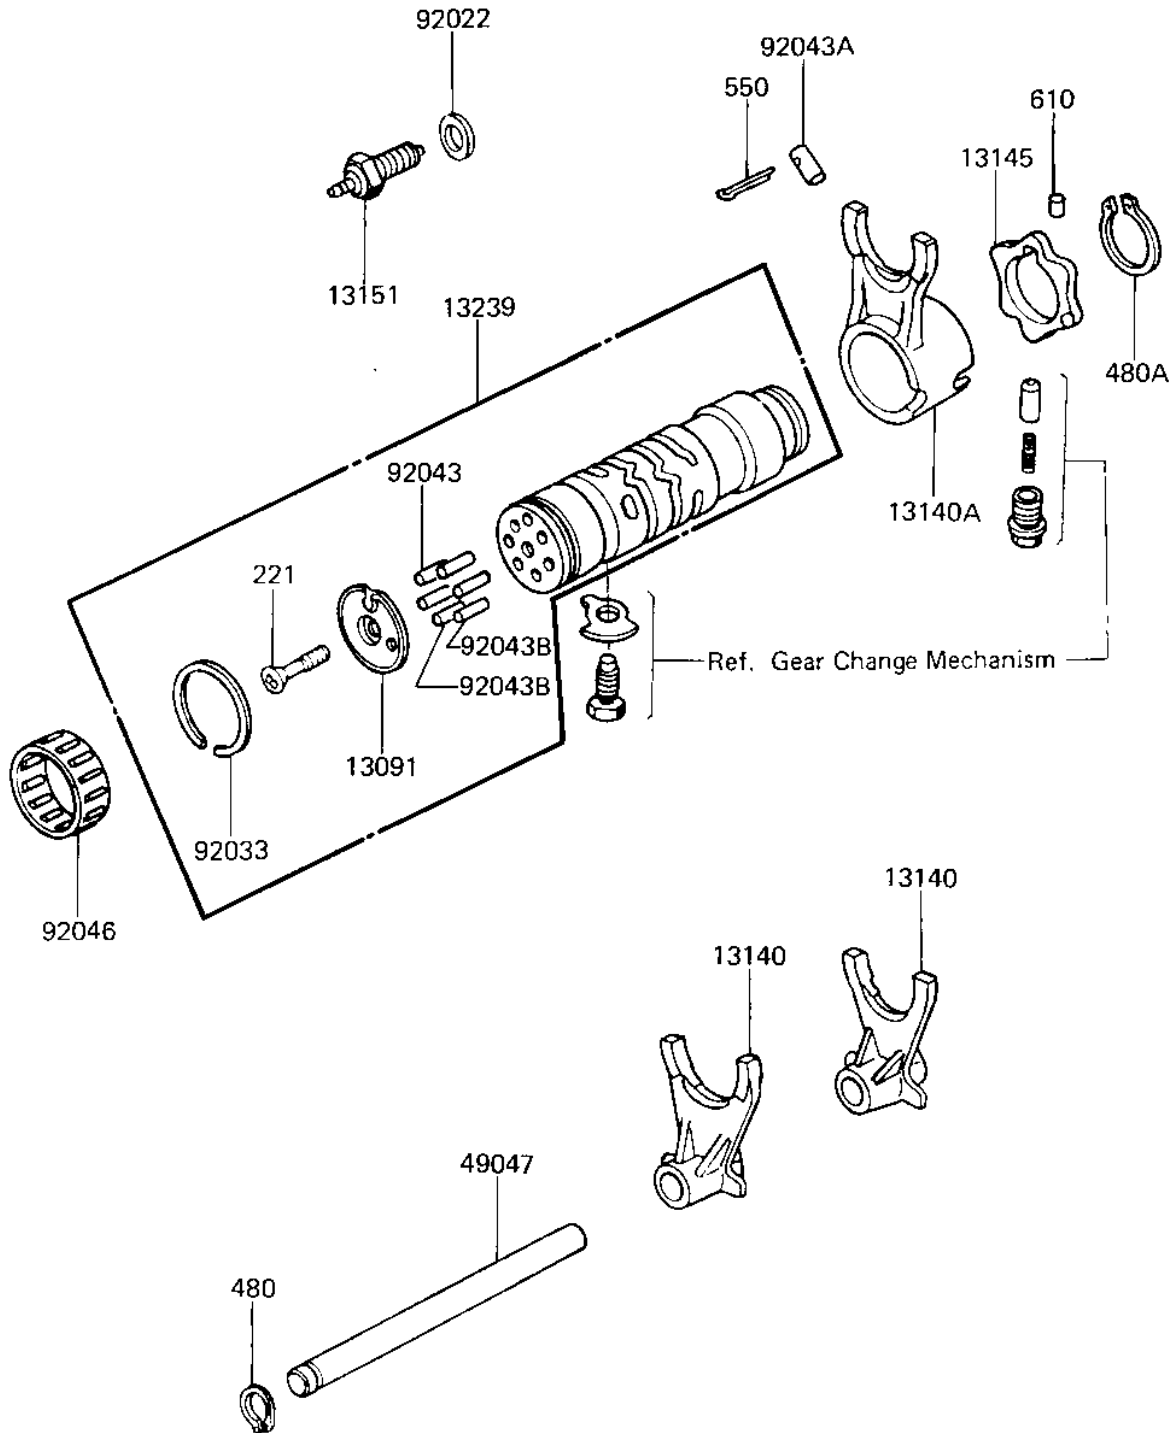

1984 GPz 750 Turbo

PARTS DIAGRAM

GEAR CHANGE DRUM & FORKS

E13020003

1984 GPz 750 Turbo

PARTS LIST

GEAR CHANGE DRUM & FORKS

ITEM NAME

PART NUMBER

QUANTITY
