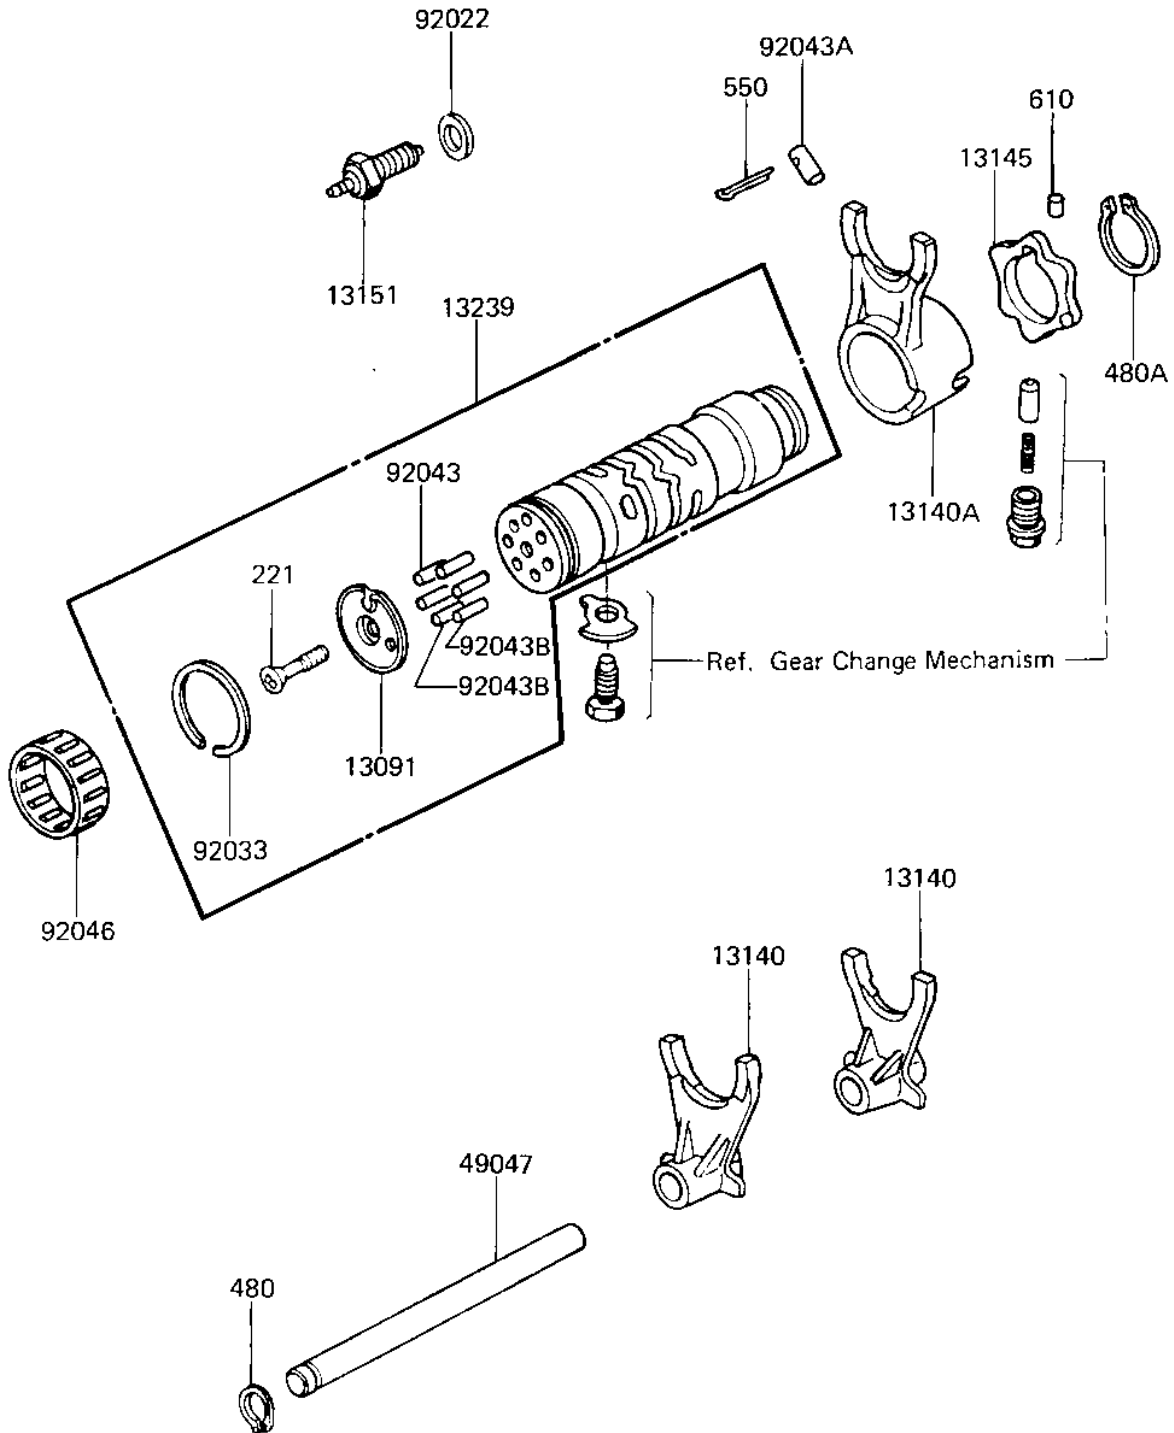

1985 GPz 750 Turbo

PARTS DIAGRAM

GEAR CHANGE DRUM & FORKS

E13020003

1985 GPz 750 Turbo

PARTS LIST

GEAR CHANGE DRUM & FORKS

ITEM NAME

PART NUMBER

QUANTITY
