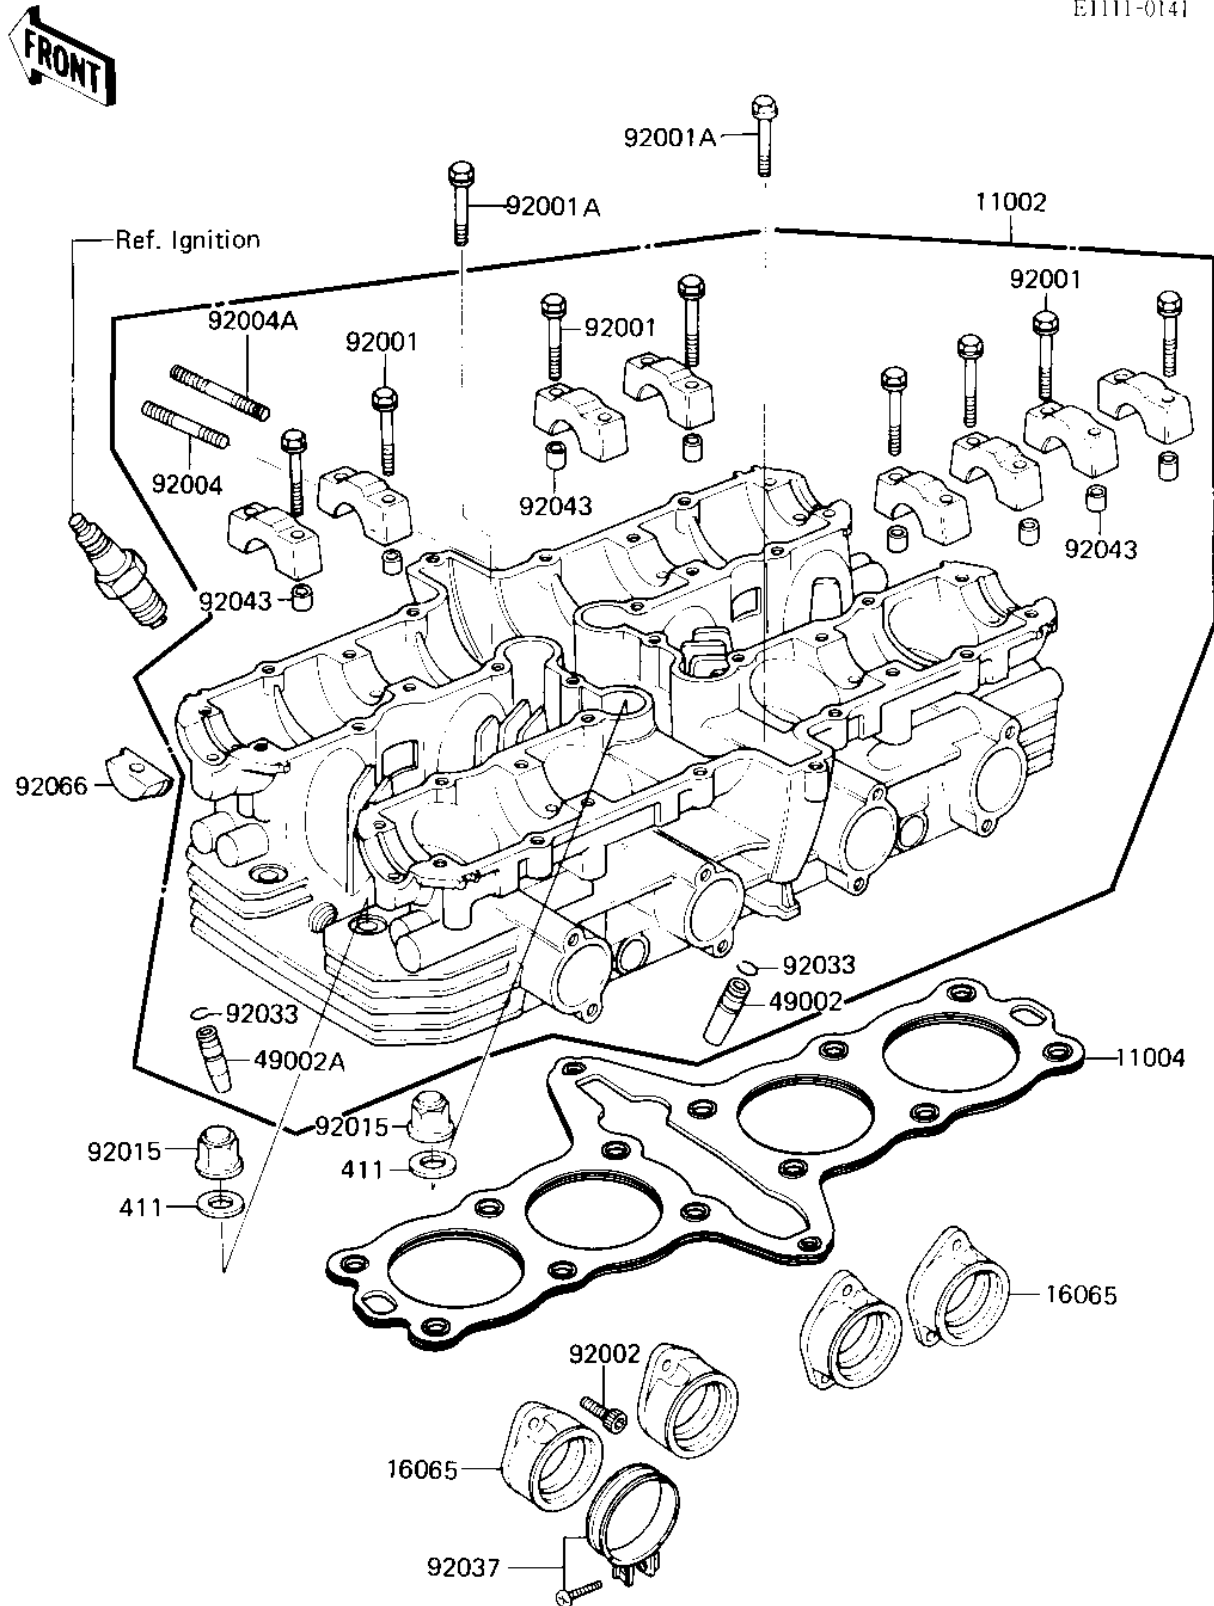

1984 GPz 750 Turbo

PARTS DIAGRAM CYLINDER HEAD

E1111-0141

1984 GPz 750 Turbo

PARTS LIST CYLINDER HEAD

ITEM NAME

PART NUMBER

QUANTITY
