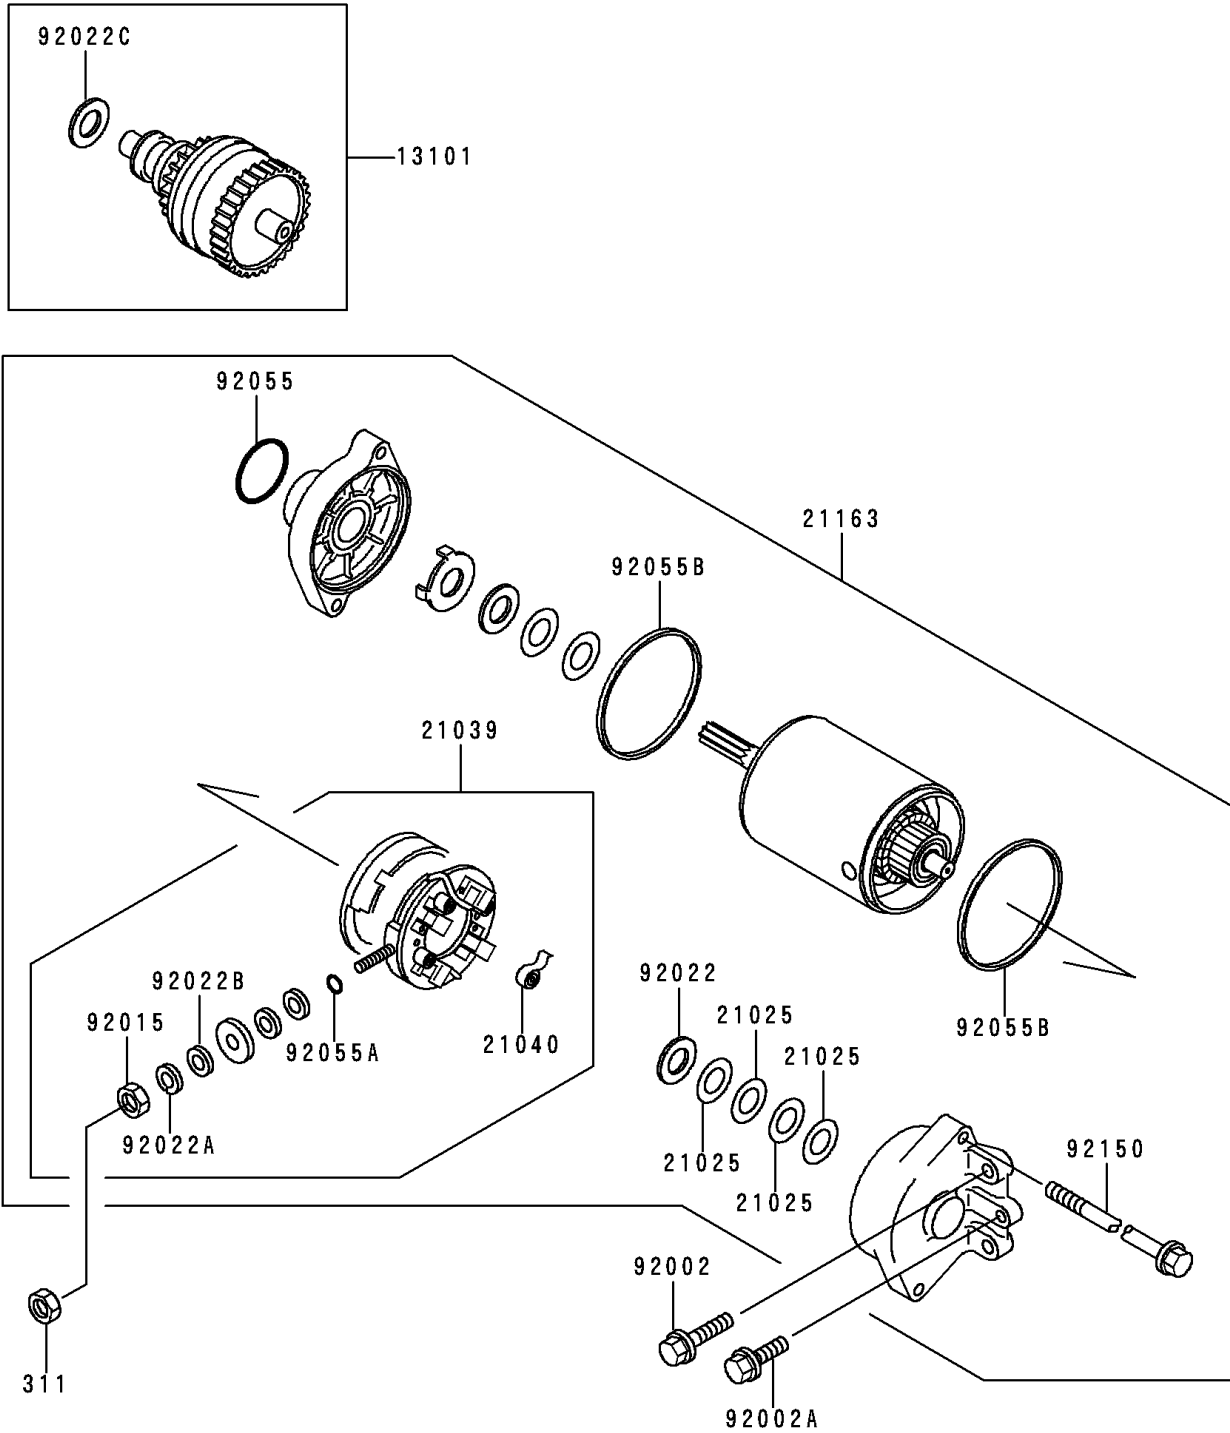

1998 Xi Sport

PARTS DIAGRAM

Starter Motor

E1840

1998 Xi Sport

PARTS LIST

Starter Motor

Kawasaki

Let the Good Times Roll®

ITEM NAME

PART NUMBER

QUANTITY
