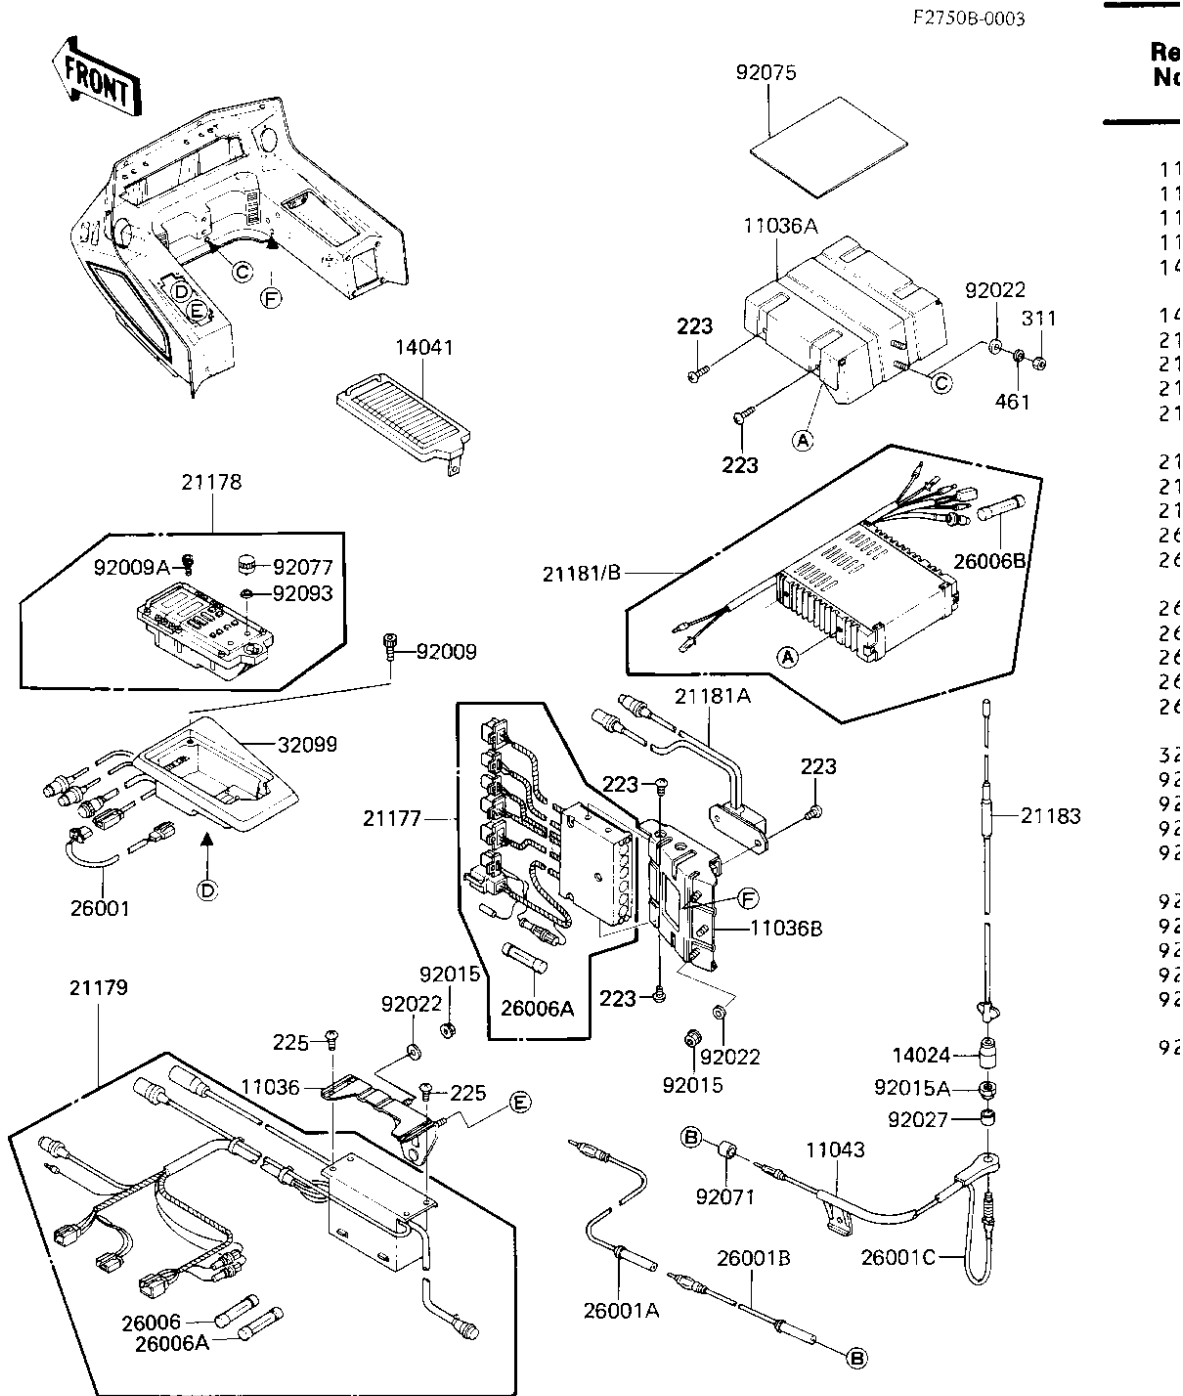

1985 Voyager

PARTS DIAGRAM

AUDIO A

1985 Voyager

PARTS LIST

AUDIO A

ITEM NAME	PART NUMBER	QUANTITY
BRACKET-A,RADIO (Ref # 11036)	11036-1955	1
BRACKET-A,AMPLIFIER (Ref # 11036A)	11036-1956	1
BRACKET-A,CONTROLLER (Ref # 11036B)	11036-1957	1
BRACKET-B,ANTENNA (Ref # 11043)	11043-1296	1
COVER-ASSY-ANTENNA (Ref # 14024)	14025-5128	1
COVER,COMP,CONT.SW (Ref # 14041)	14041-1023	1
CONTROLLER,MIXING (Ref # 21177)	21177-1001	1
CONTROL,SWITCH (Ref # 21178)	21178-1051	1
RADIO,TUNER (Ref # 21179)	21179-1001	1
AMPLIFIER,POWER (Ref # 21181)	21181-1001	1
AMPLIFIER,LOW BOOSTER (Ref # 21181A)	21181-1051	1
ANTENNA,ROD (Ref # 21183)	21183-1051	1
HARNESS,CONTROL SW (Ref # 26001)	26001-1563	1
HARNESS,ANTENNA (Ref # 26001A)	26001-1564	1
HARNESS,ANTENNA (Ref # 26001B)	26001-1565	1
COVER-ASSY-ANTENNA (Ref # 26001C)	14025-5128	1
FUSE 2A, (Ref # 26006)	26006-1001	1
FUSE,1A,L=30 (Ref # 26006A)	26006-1055	2
FUSE,4A,L=30 (Ref # 26006B)	26006-1058	1
CASE,CONTROL SW (Ref # 32099)	32099-1053	1
SCREW,SOCKET,5MM (Ref # 92009)	92009-1267	4
SCREW,SOCKET,SX8 (Ref # 92009A)	92009-1268	12
NUT,LOCK 6MM (Ref # 92015)	92015-1262	6
NUT,ANTENNA (Ref # 92015A)	92015-1313	1
WASHER,6.5X20X1.6.BLA (Ref # 92022)	92022-1346	8
COLLAR,ANTENNA (Ref # 92027)	92027-1681	1
GROMMET,ANTENNA LEAD (Ref # 92071)	92071-1057	1
DAMPER,BATTERY BASE (Ref # 92075)	92075-1076	1
KNOB,CASSETTE DECK (Ref # 92077)	92077-1053	2

1985 Voyager

PARTS LIST

AUDIO A

ITEM NAME	PART NUMBER	QUANTITY
SEAL,CASSETTE DECK (Ref # 92093)	92093-1155	2
SCREW-PAN-WS-CROS (Ref # 223)	223B0510	10
SCREW-PAN-WSP-CROS (Ref # 225)	225B0410	4
NUT-HEX,6MM,BLACK (Ref # 311)	311C0600	2
WASHER-SPRING,6MM,BLA (Ref # 461)	461K0600	2