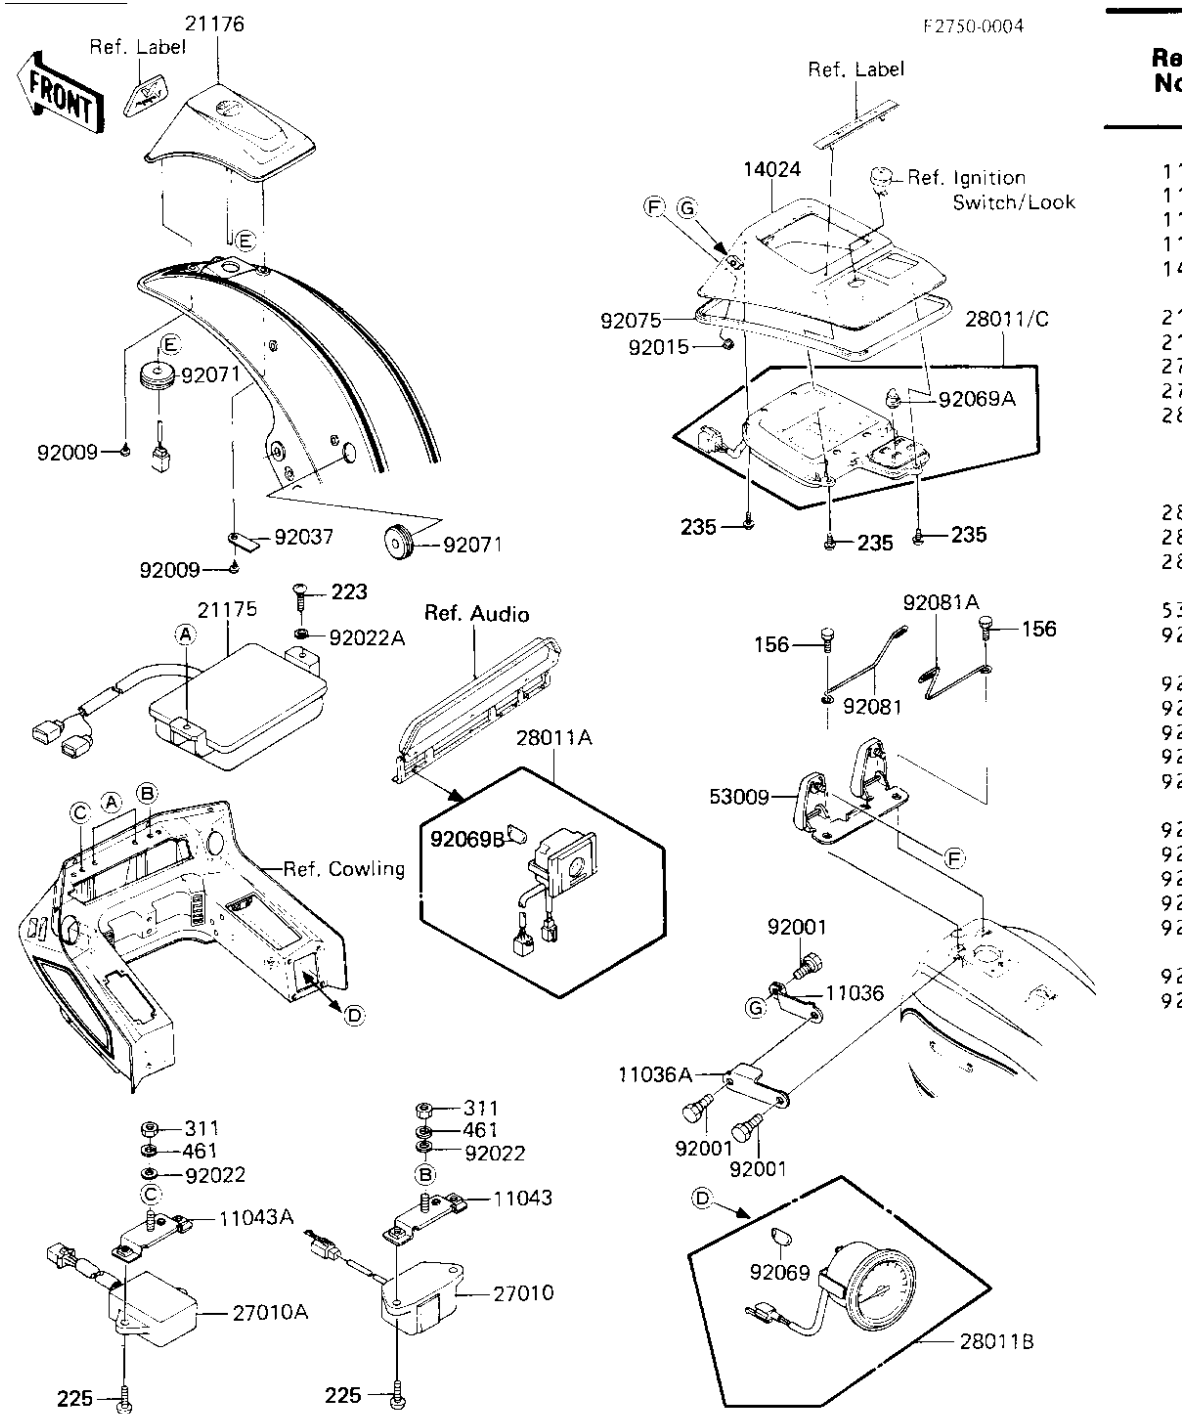

1984 Voyager

PARTS DIAGRAM

DRIVE COMPUTER/ELECTRONIC EQUIPMENT

1984 Voyager

PARTS LIST

DRIVE COMPUTER/ELECTRONIC EQUIPMENT

ITEM NAME

PART NUMBER

QUANTITY
