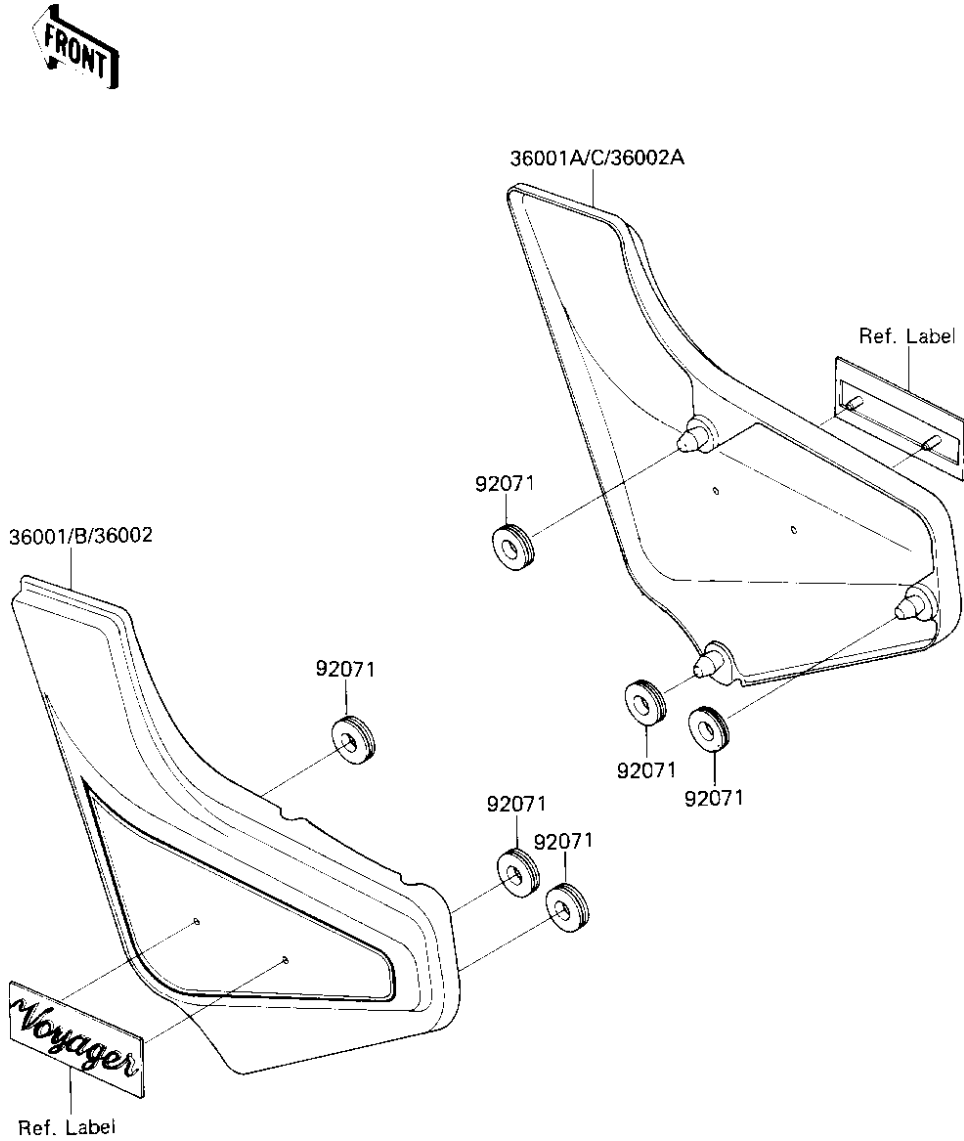

1984 Voyager

PARTS DIAGRAM

SIDE COVERS

F2610-0226

**Re
No**

1984 Voyager

PARTS LIST SIDE COVERS

ITEM NAME	PART NUMBER	QUANTITY
-----------	-------------	----------
