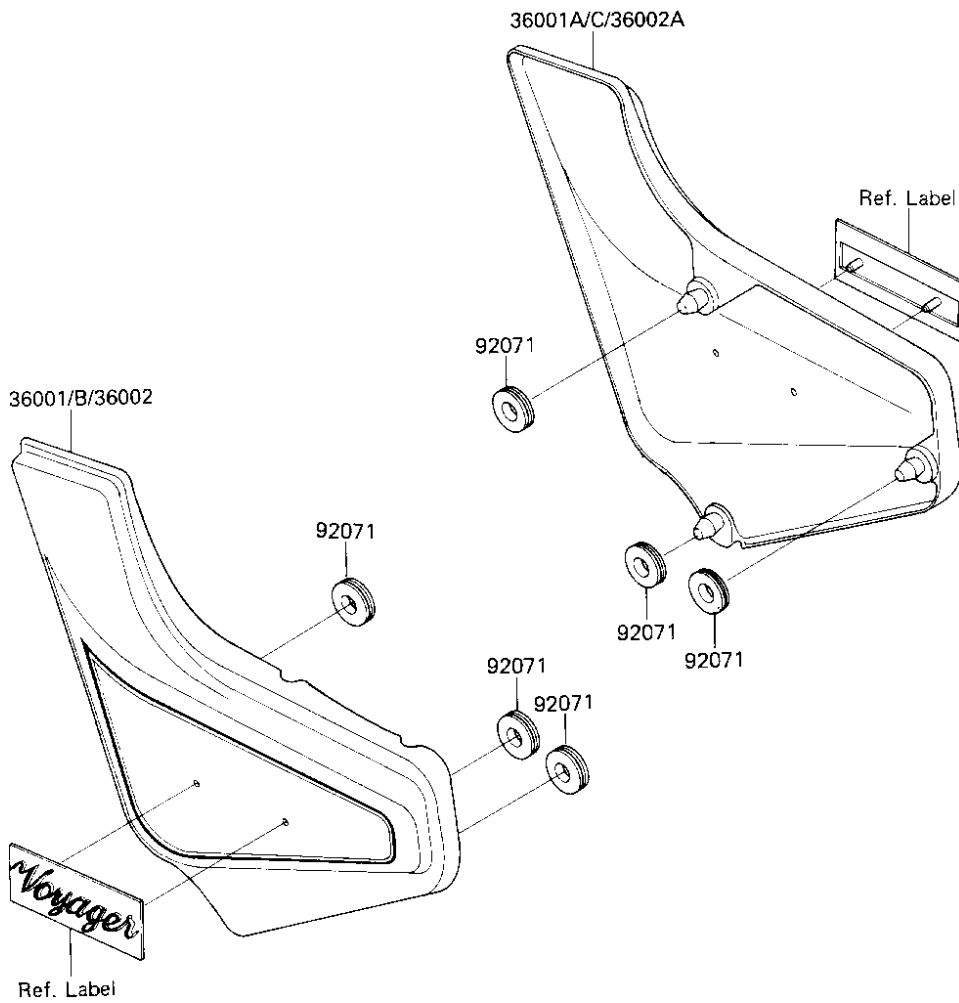

# 1985 Voyager

## PARTS DIAGRAM

### SIDE COVERS

F2610-0226

Re  
No

36  
36  
36  
36  
36  
  
36  
92

## PARTS LIST SIDE COVERS

ITEM NAME	PART NUMBER	QUANTITY
COVER-SIDE,LH,EBONY (Ref # 36001B)	36001-5438-H8	1
COVER-SIDE,LH,EBONY (Ref # 36001B)	36001-5438-H8	1
COVER-SIDE,RH,EBONY (Ref # 36001C)	36001-5439-H8	1
GROMMET (Ref # 92071)	92071-056	6