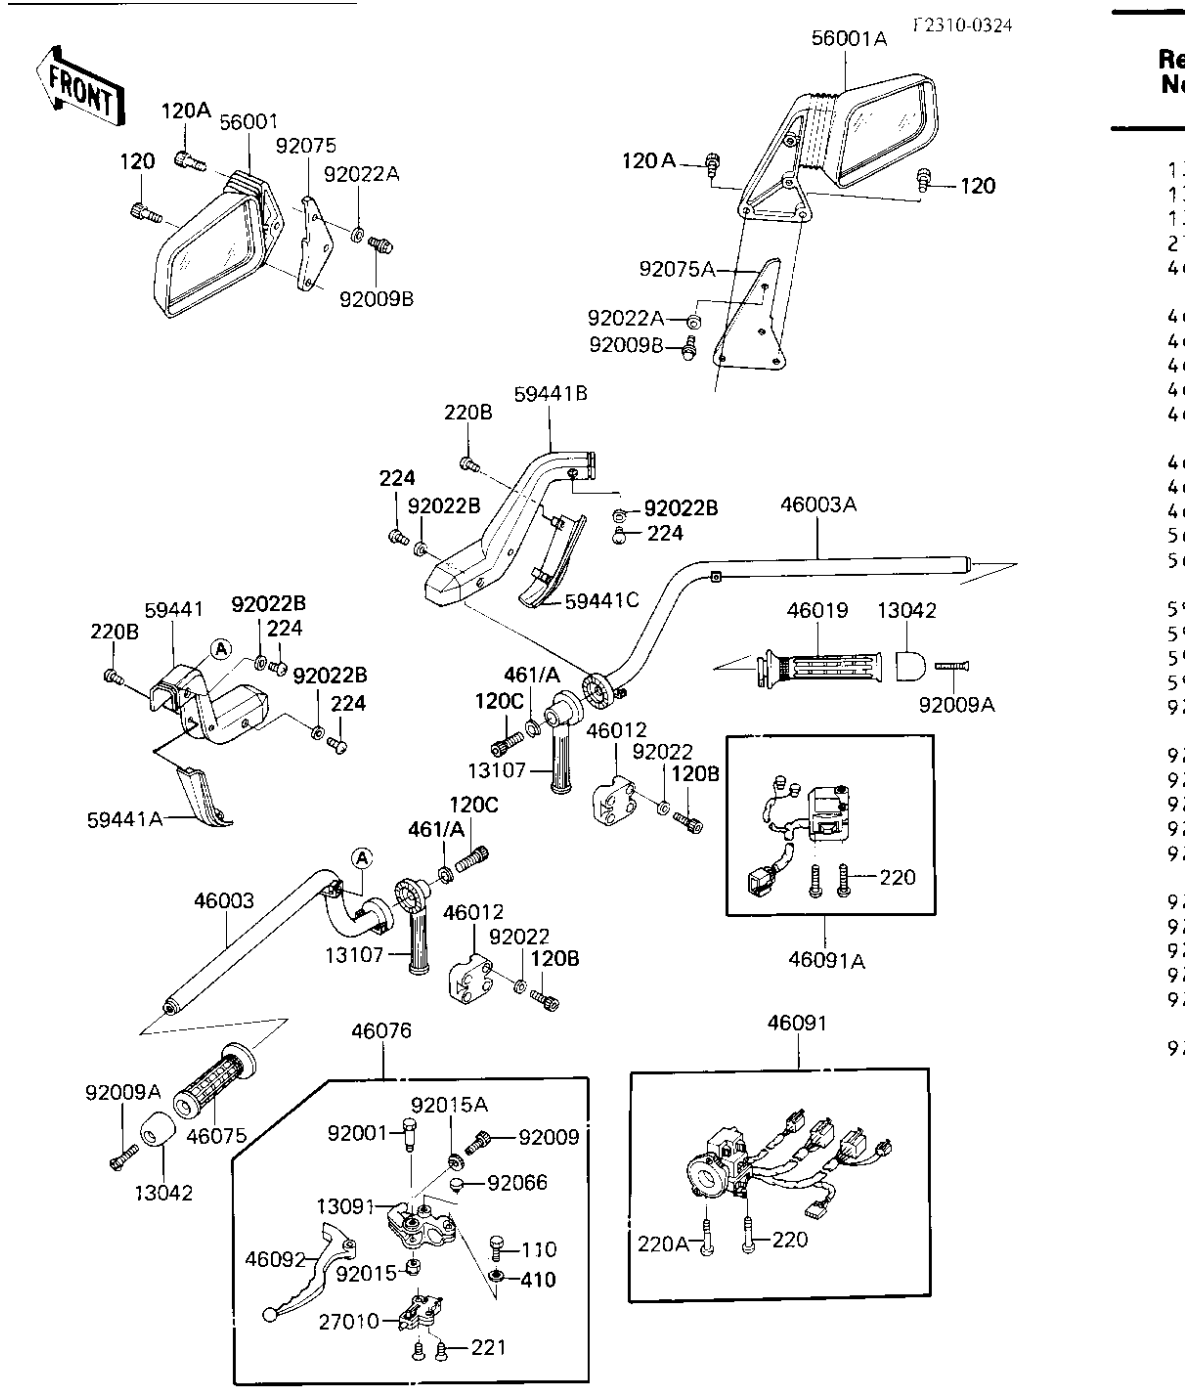

1983 Voyager

PARTS DIAGRAM

HANDLEBAR