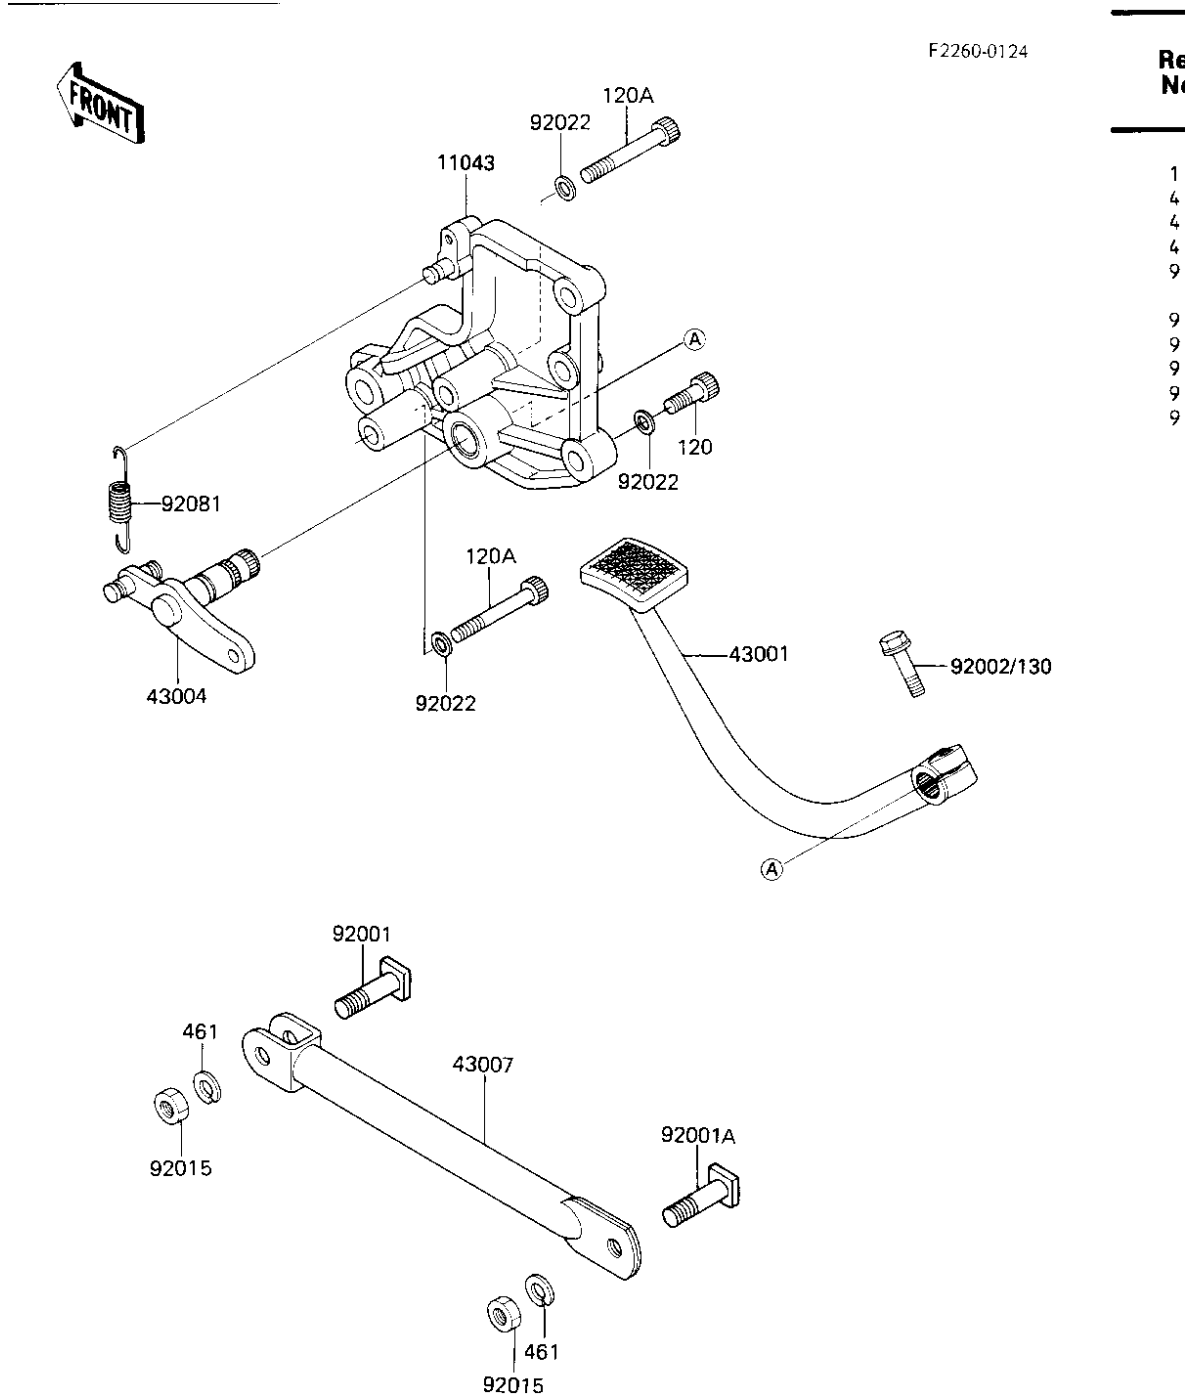

1984 Voyager

PARTS DIAGRAM

BRAKE PEDAL/TORQUE LINK

1984 Voyager

PARTS LIST

BRAKE PEDAL/TORQUE LINK

Kawasaki

Let the Good Times Roll®

ITEM NAME

PART NUMBER

QUANTITY
