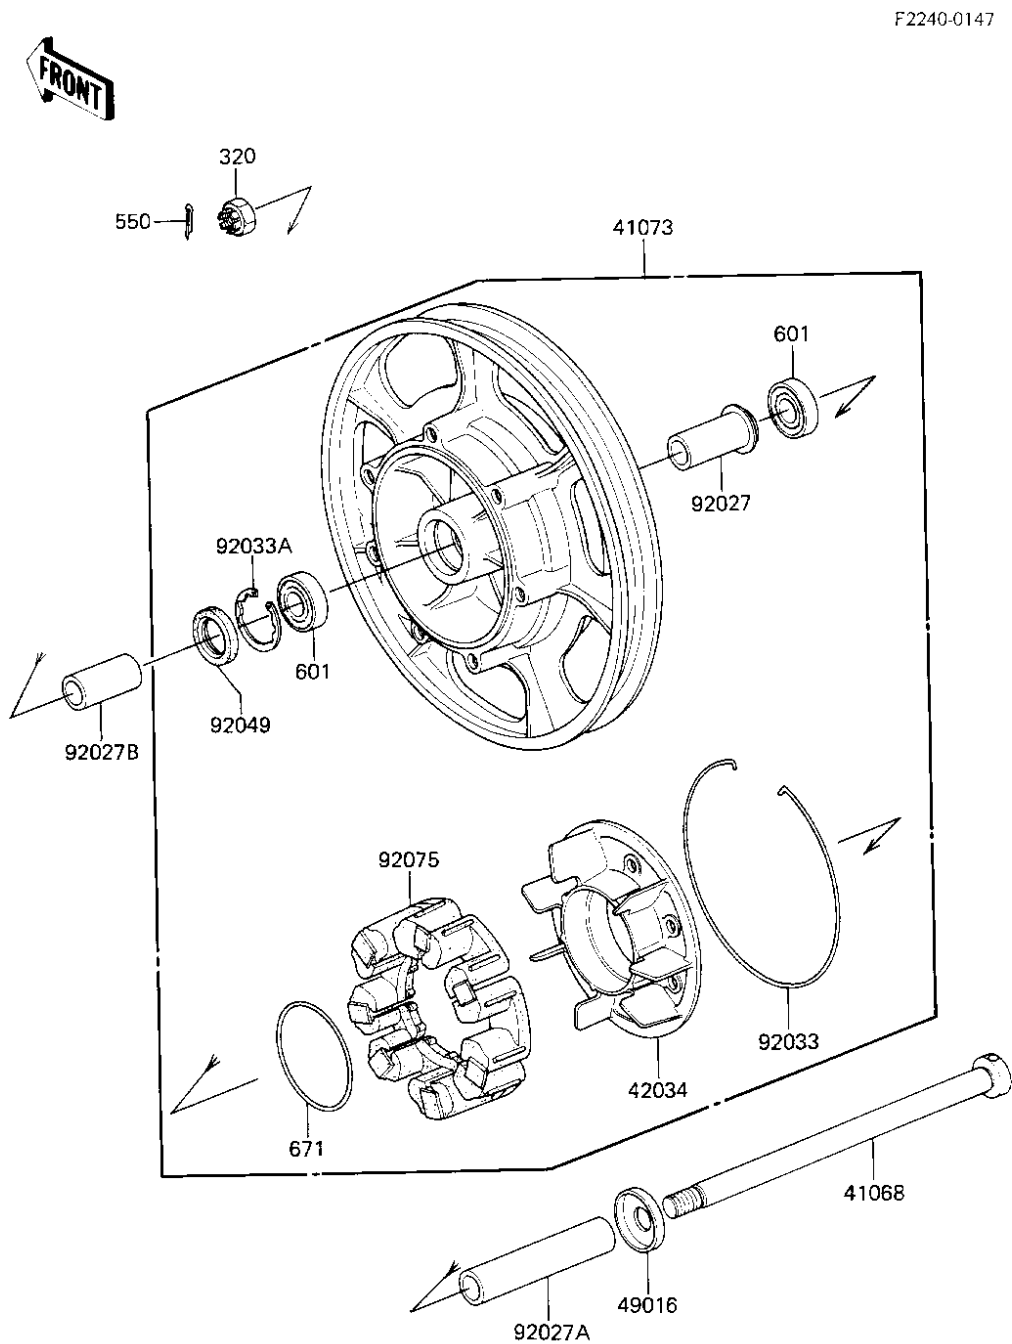

1984 Voyager

PARTS DIAGRAM

REAR WHEEL/HUB

Kawasaki

Let the Good Times Roll®

F2240-0147

**Re
No**

41
41
42
45
92
92
92
92
92
92
92

1984 Voyager

PARTS LIST

REAR WHEEL/HUB

ITEM NAME

PART NUMBER

QUANTITY
