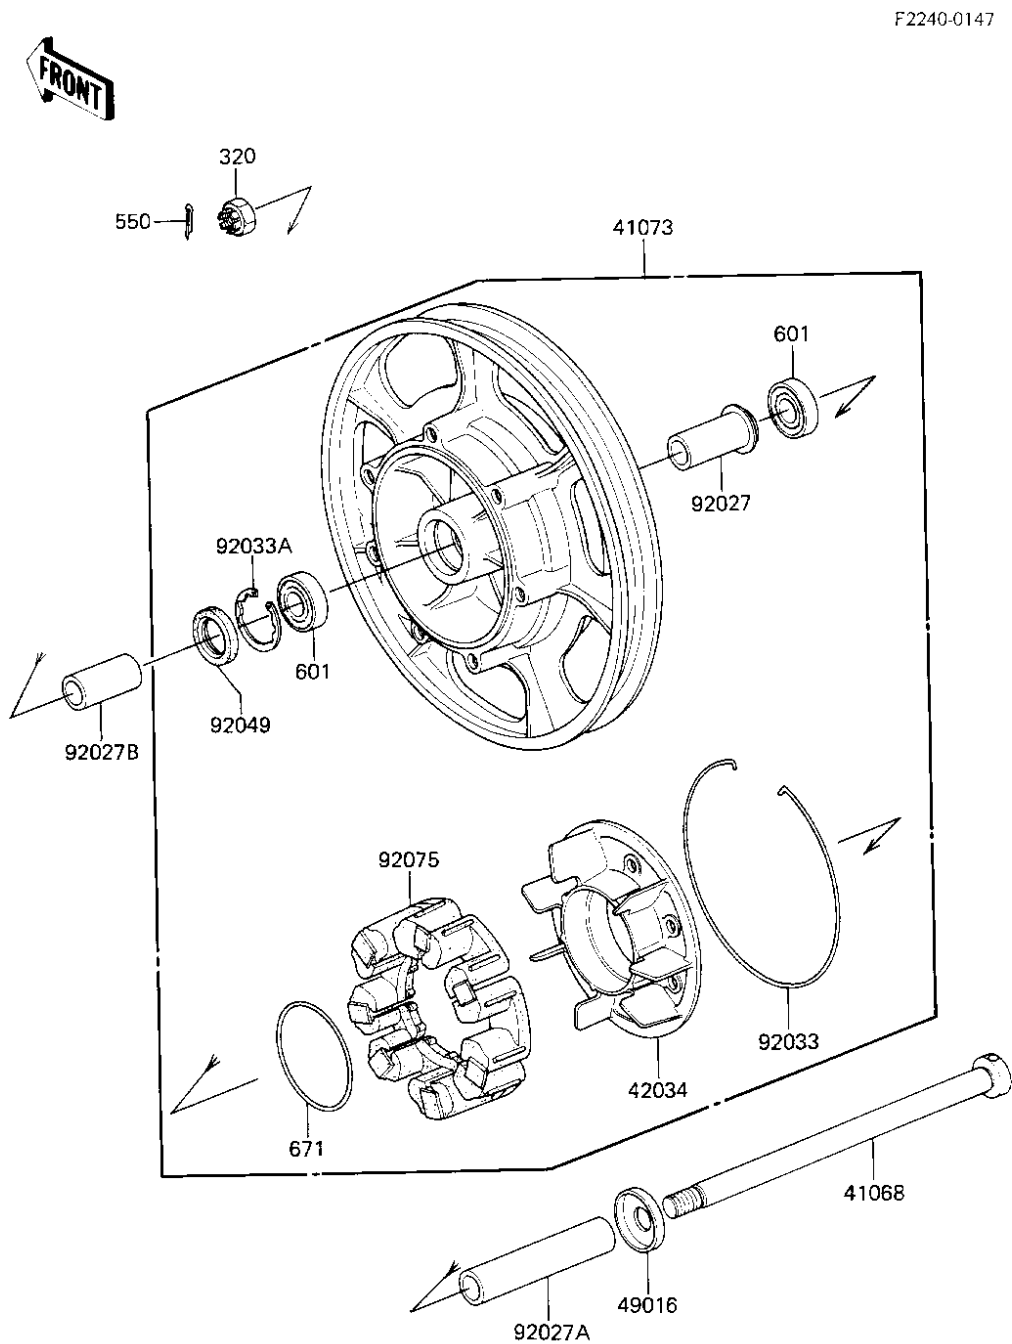

1985 Voyager

PARTS DIAGRAM

REAR WHEEL/HUB

Kawasaki

Let the Good Times Roll®

F2240-0147

**Re
No**

41
41
42
45
92
92
92
92
92
92
92

1985 Voyager

PARTS LIST

REAR WHEEL/HUB

Kawasaki

Let the Good Times Roll®

ITEM NAME

PART NUMBER

QUANTITY
