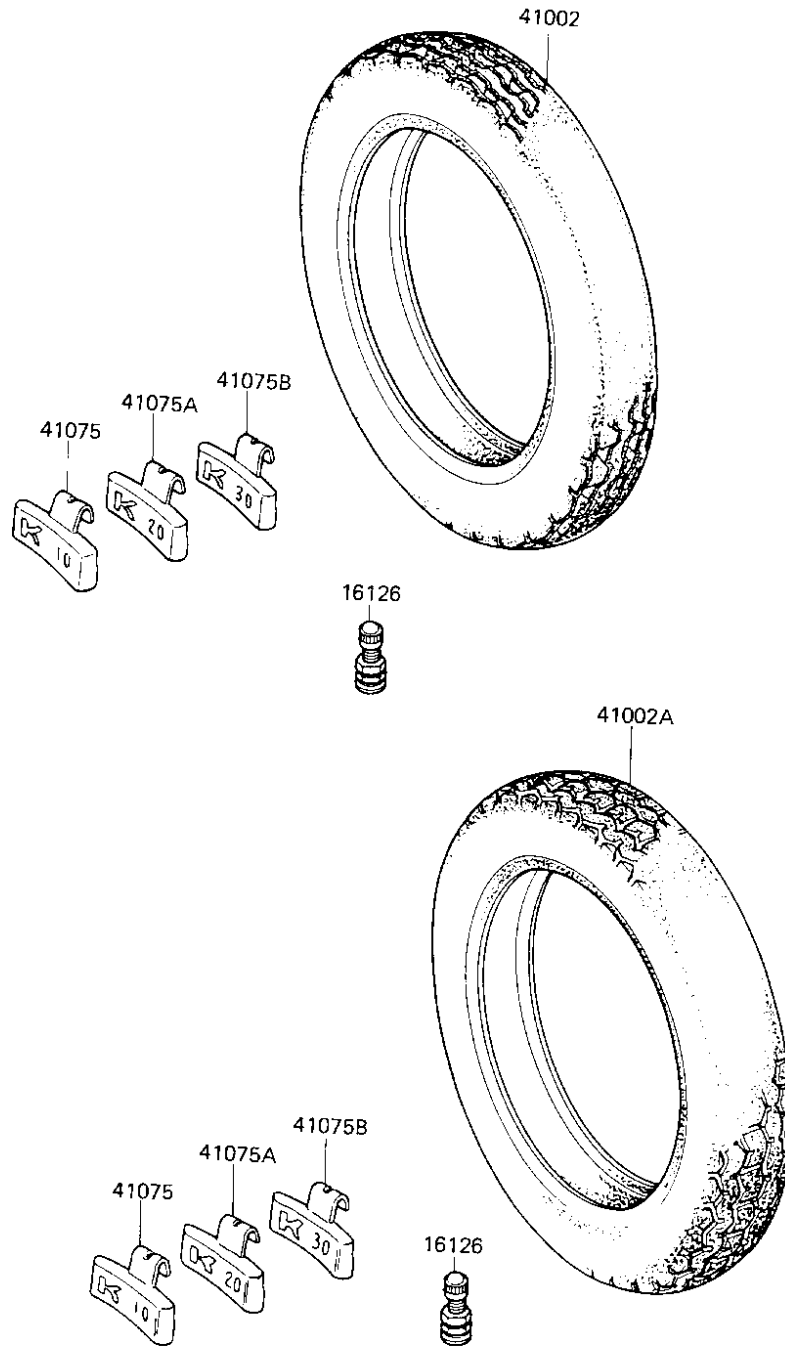

1984 Voyager

PARTS DIAGRAM

TIRES

F2210-0066

**Re
No**

1
4
4
4
4
4

1984 Voyager

PARTS LIST

TIRES

ITEM NAME

PART NUMBER

QUANTITY
