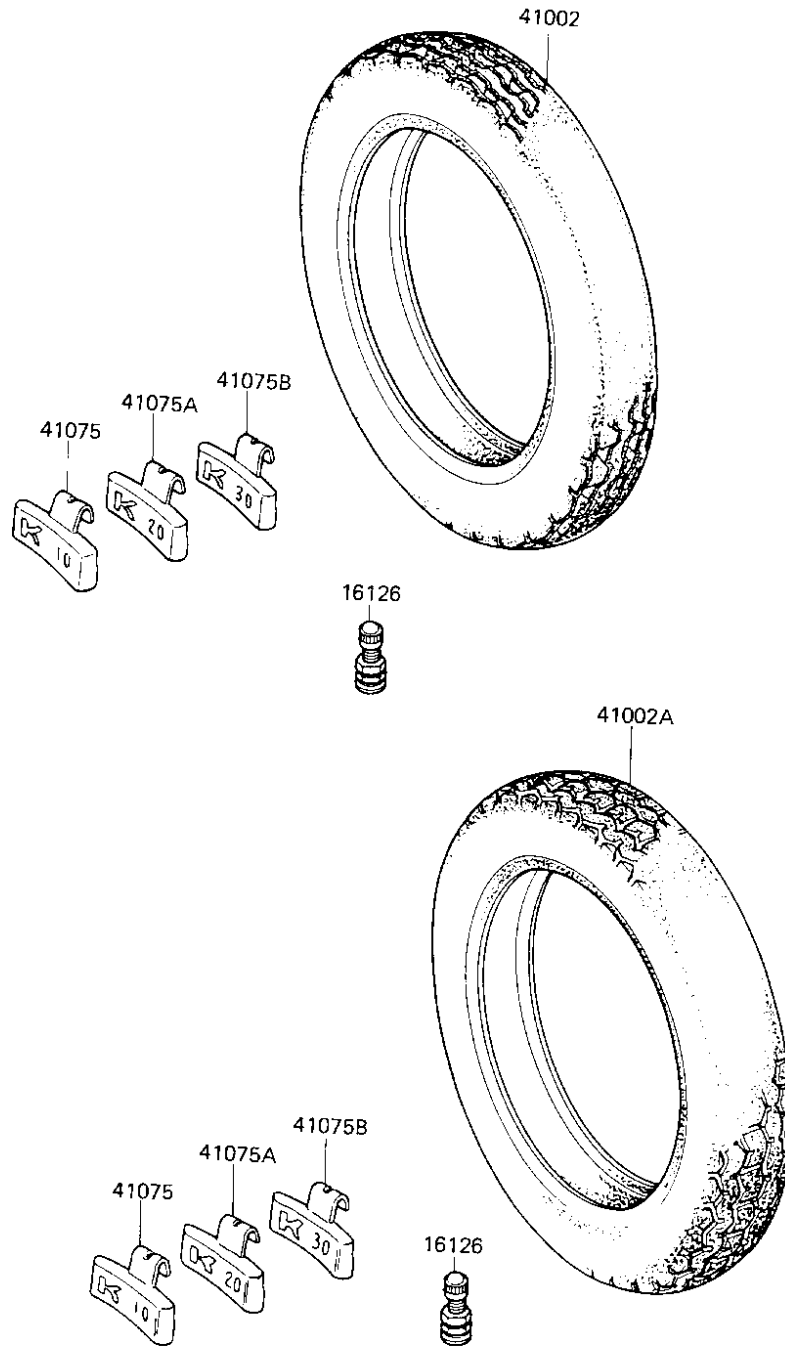

1983 Voyager

PARTS DIAGRAM

TIRES

F2210-0066

**Re
No**

1
4
4
4
4
4

1983 Voyager

PARTS LIST

TIRES

ITEM NAME	PART NUMBER	QUANTITY
UNAVAILABLE IN PRICE BOOK (Ref # 16126)	16226-1136	2
TIRE MR90-18 F11 F (Ref # 41002)	41002-1344	1
TIRE MU90-16 K427M R (Ref # 41002A)	41002-1345	1
BALANCER-WHEEL,10G (Ref # 41075)	41075-1011	AR
BALANCER-WHEEL,20G (Ref # 41075A)	41075-1012	AR
BALANCER-WHEEL,30G (Ref # 41075B)	41075-1013	AR