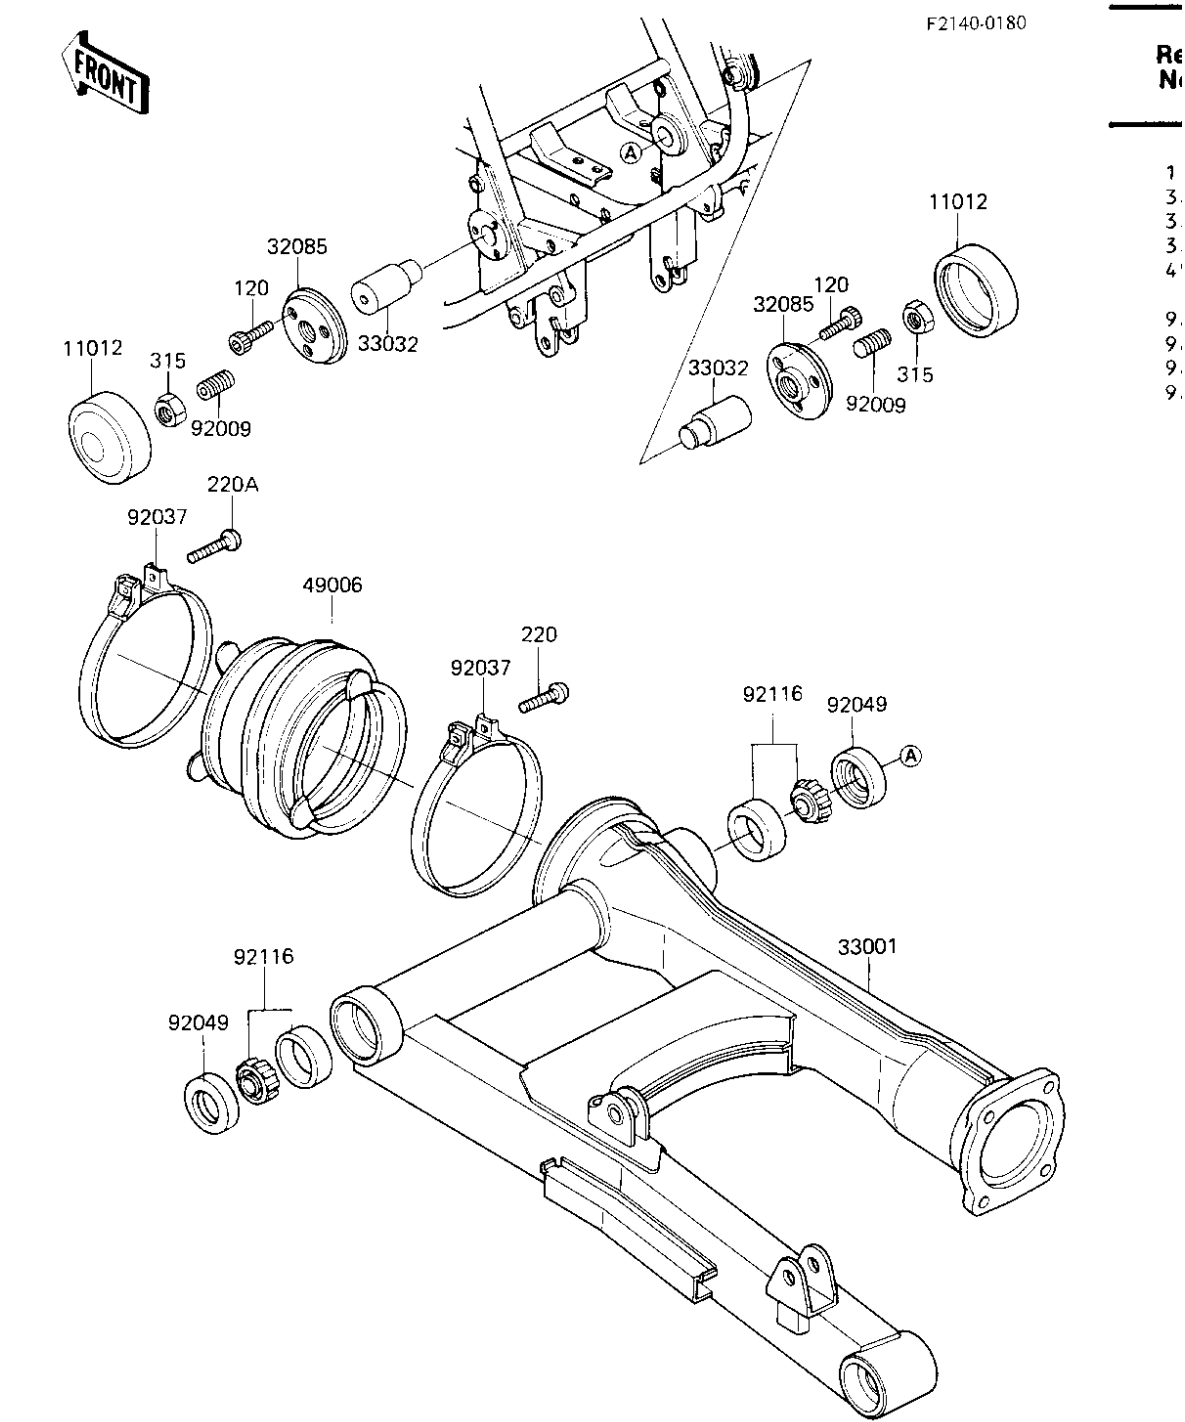

1986 Voyager

PARTS DIAGRAM

SWING ARM

1986 Voyager

PARTS LIST

SWING ARM

Kawasaki

Let the Good Times Roll®

ITEM NAME

PART NUMBER

QUANTITY
