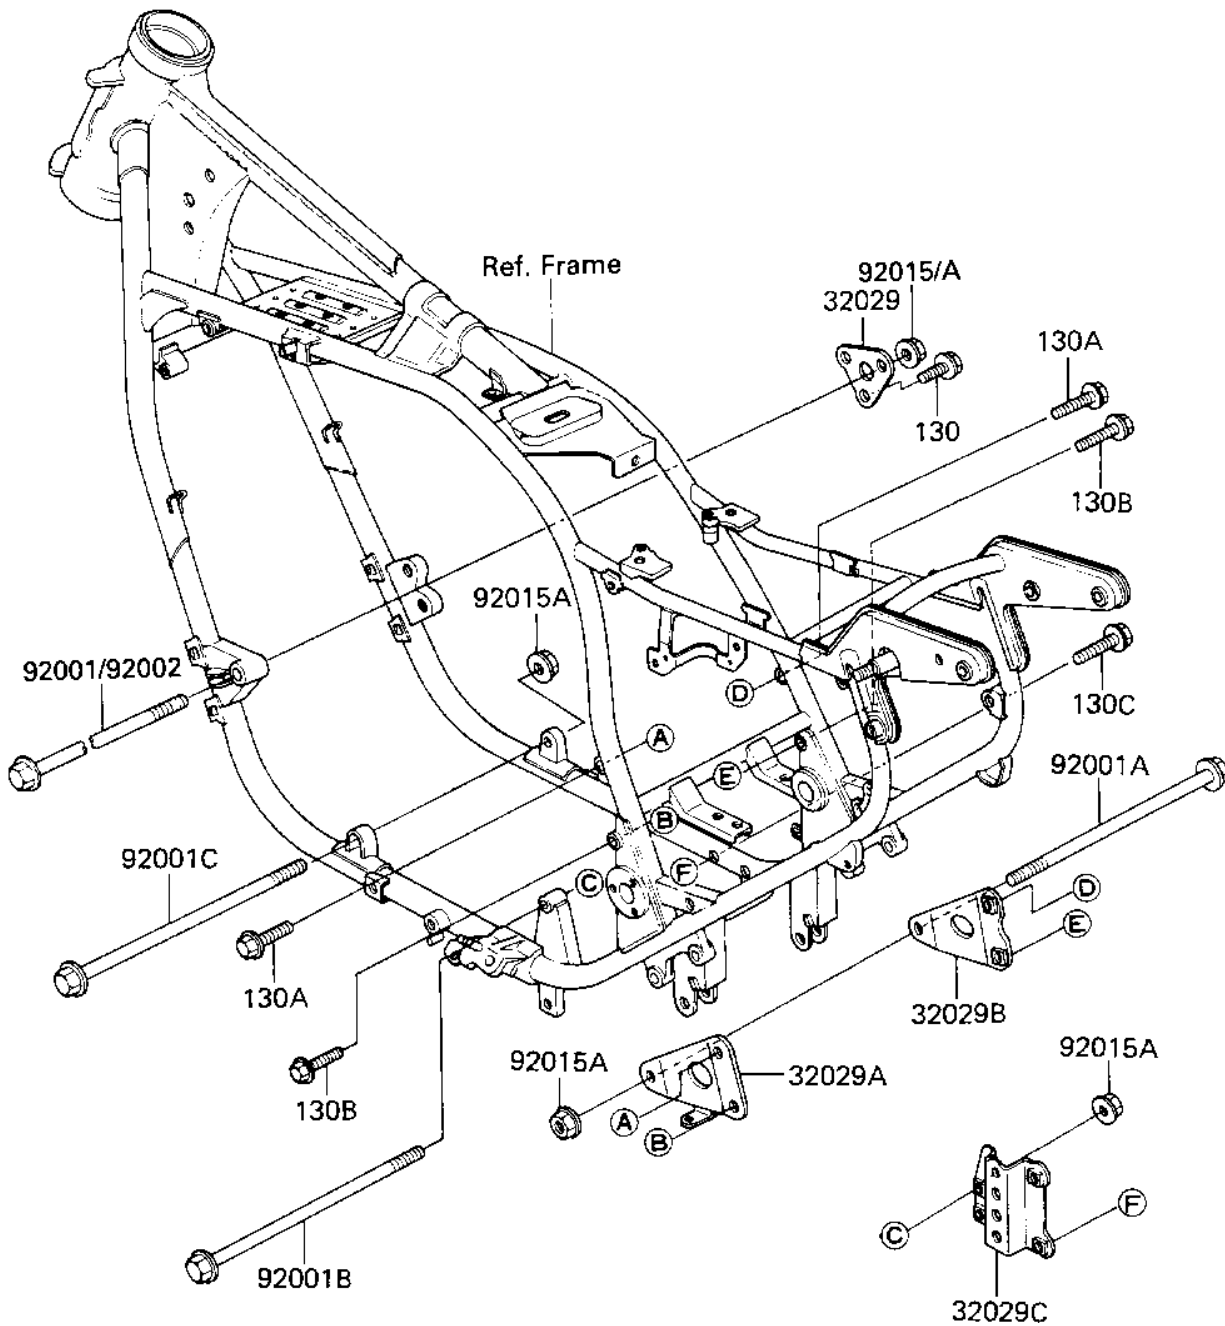

1984 Voyager

PARTS DIAGRAM

FRAME FITTINGS

Kawasaki

Let the Good Times Roll®

F2131-0165

1984 Voyager

PARTS LIST FRAME FITTINGS

ITEM NAME

PART NUMBER

QUANTITY
