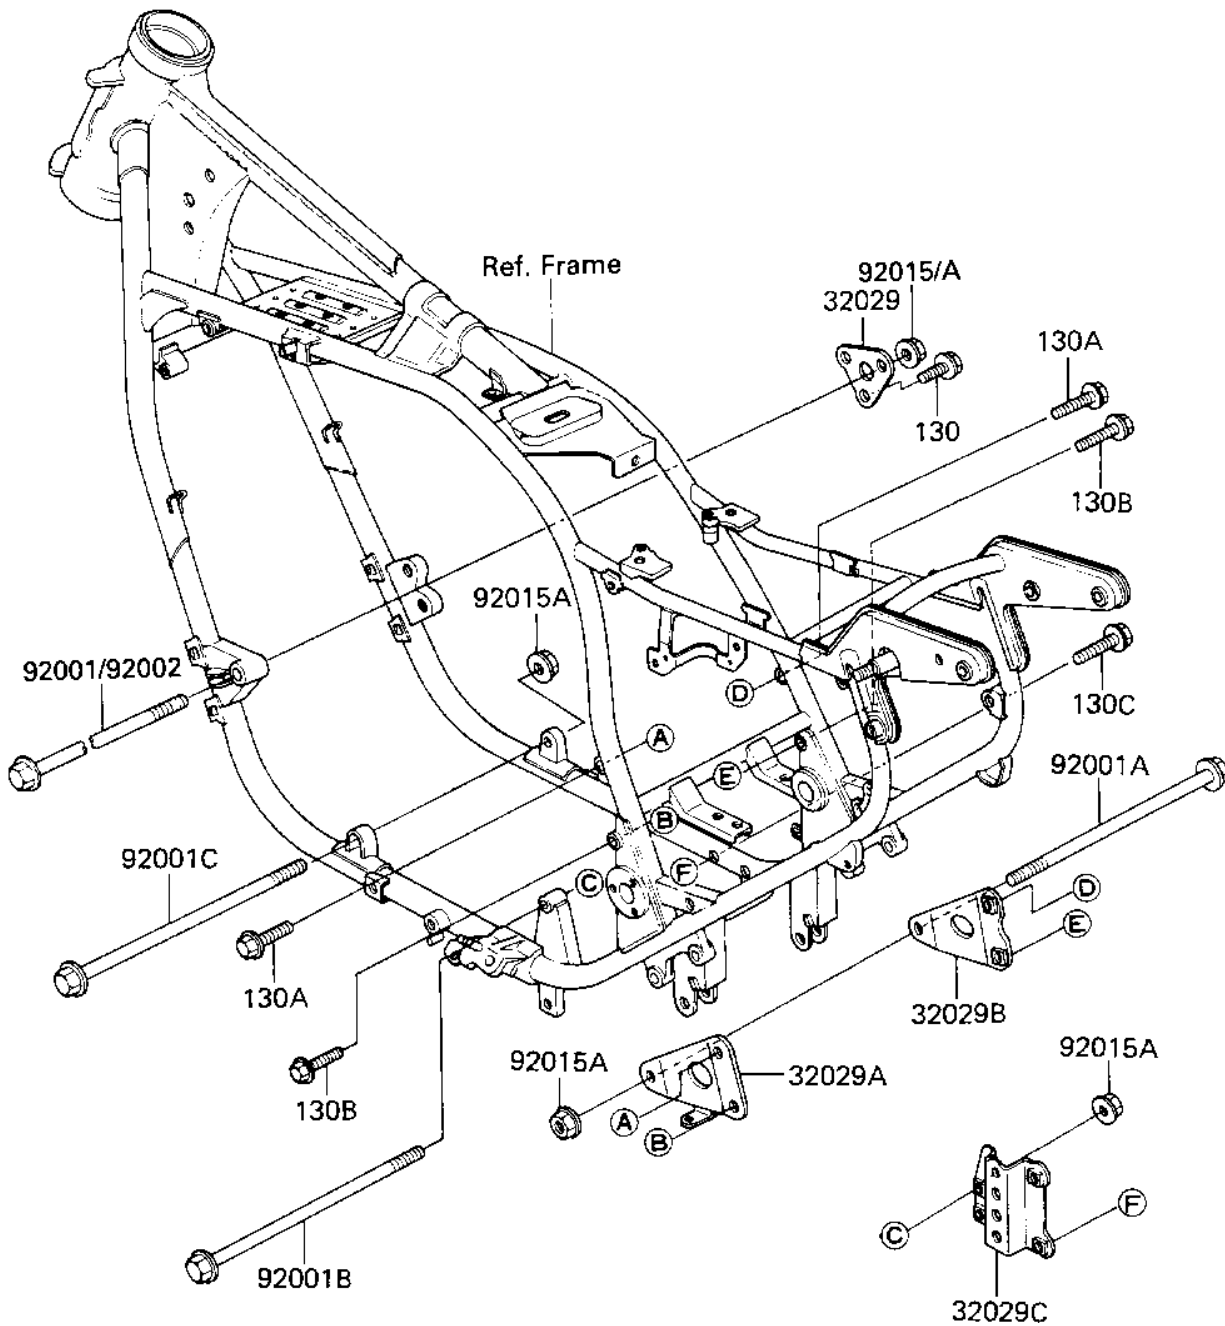

1983 Voyager

PARTS DIAGRAM

FRAME FITTINGS

Kawasaki

Let the Good Times Roll®

F2131-0165

1983 Voyager

PARTS LIST FRAME FITTINGS

ITEM NAME

PART NUMBER

QUANTITY
