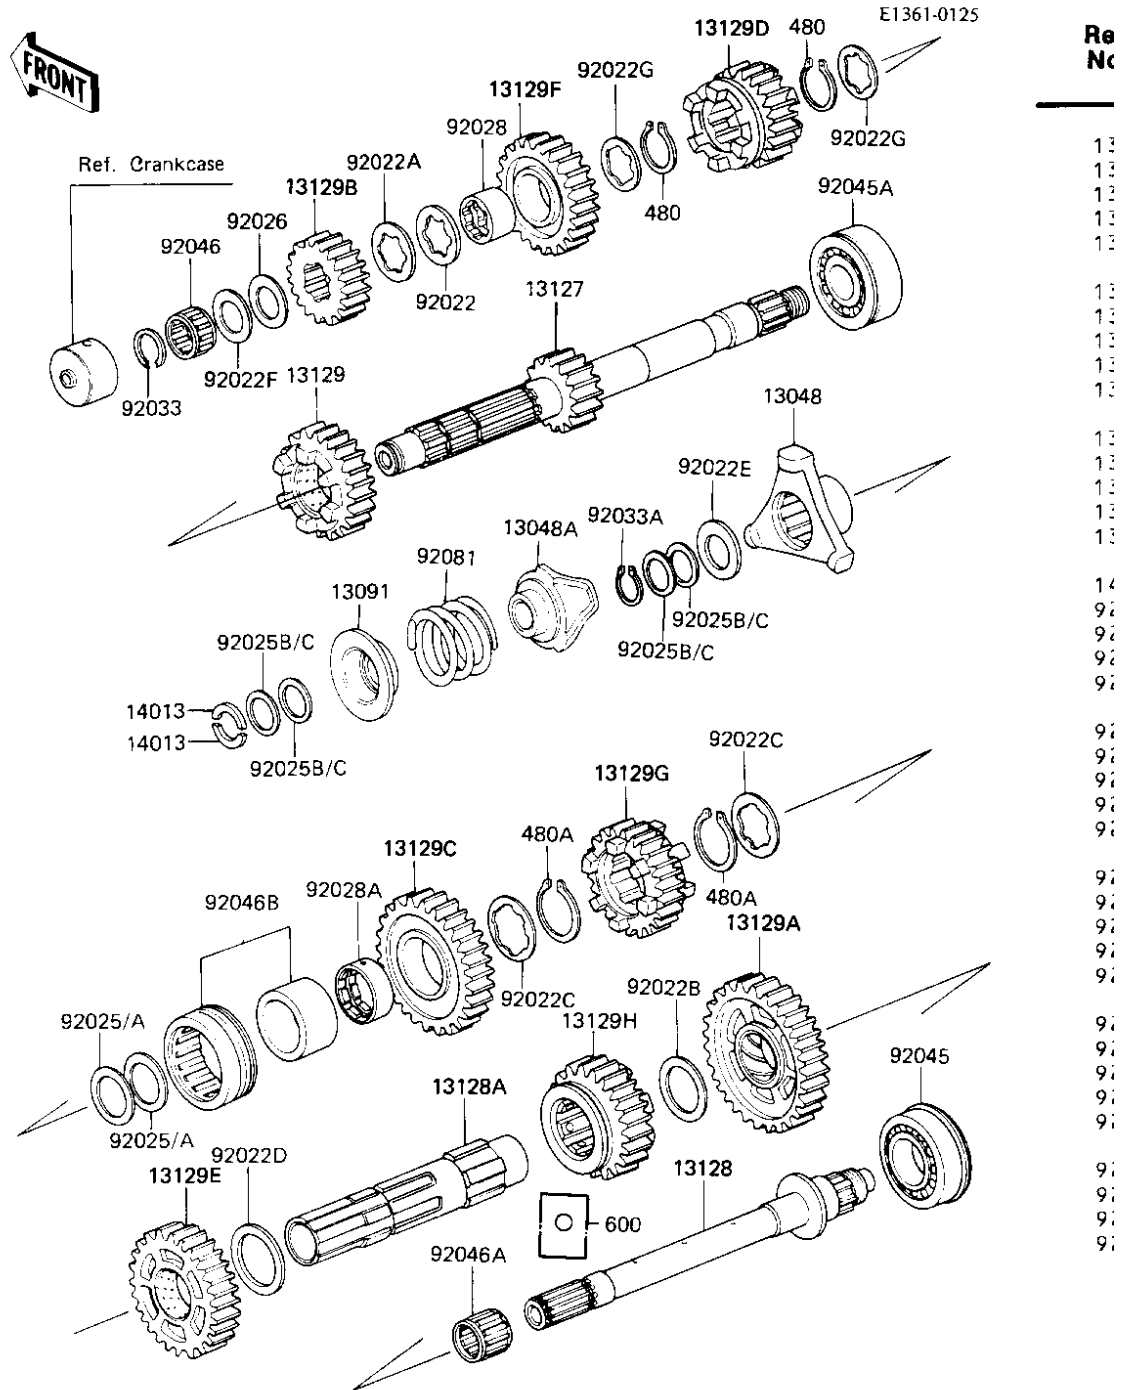

1986 Voyager

PARTS DIAGRAM

TRANSMISSION

1986 Voyager

PARTS LIST TRANSMISSION

ITEM NAME

PART NUMBER

QUANTITY
