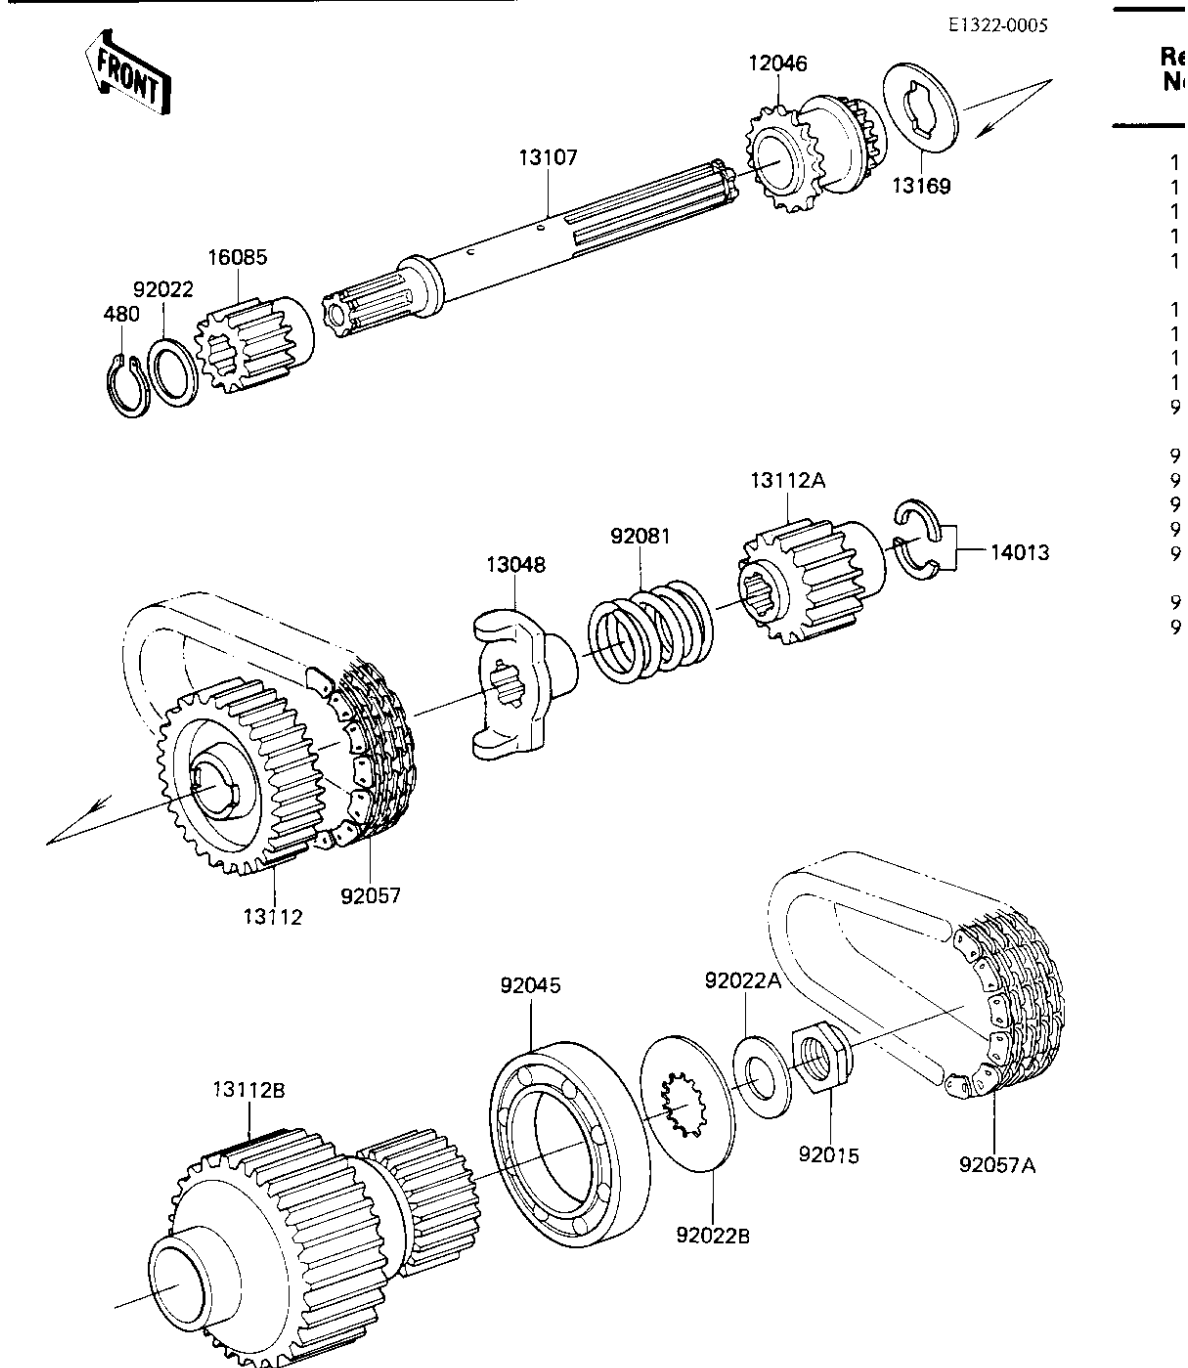

1983 Voyager

PARTS DIAGRAM SECONDARY SHAFT

Re	Q
1	1
1	1
1	1
1	1
1	1
1	1
1	1
1	1
9	9
9	9
9	9
9	9
9	9
9	9

1983 Voyager

PARTS LIST

SECONDARY SHAFT

Kawasaki

Let the Good Times Roll®

ITEM NAME

PART NUMBER

QUANTITY
