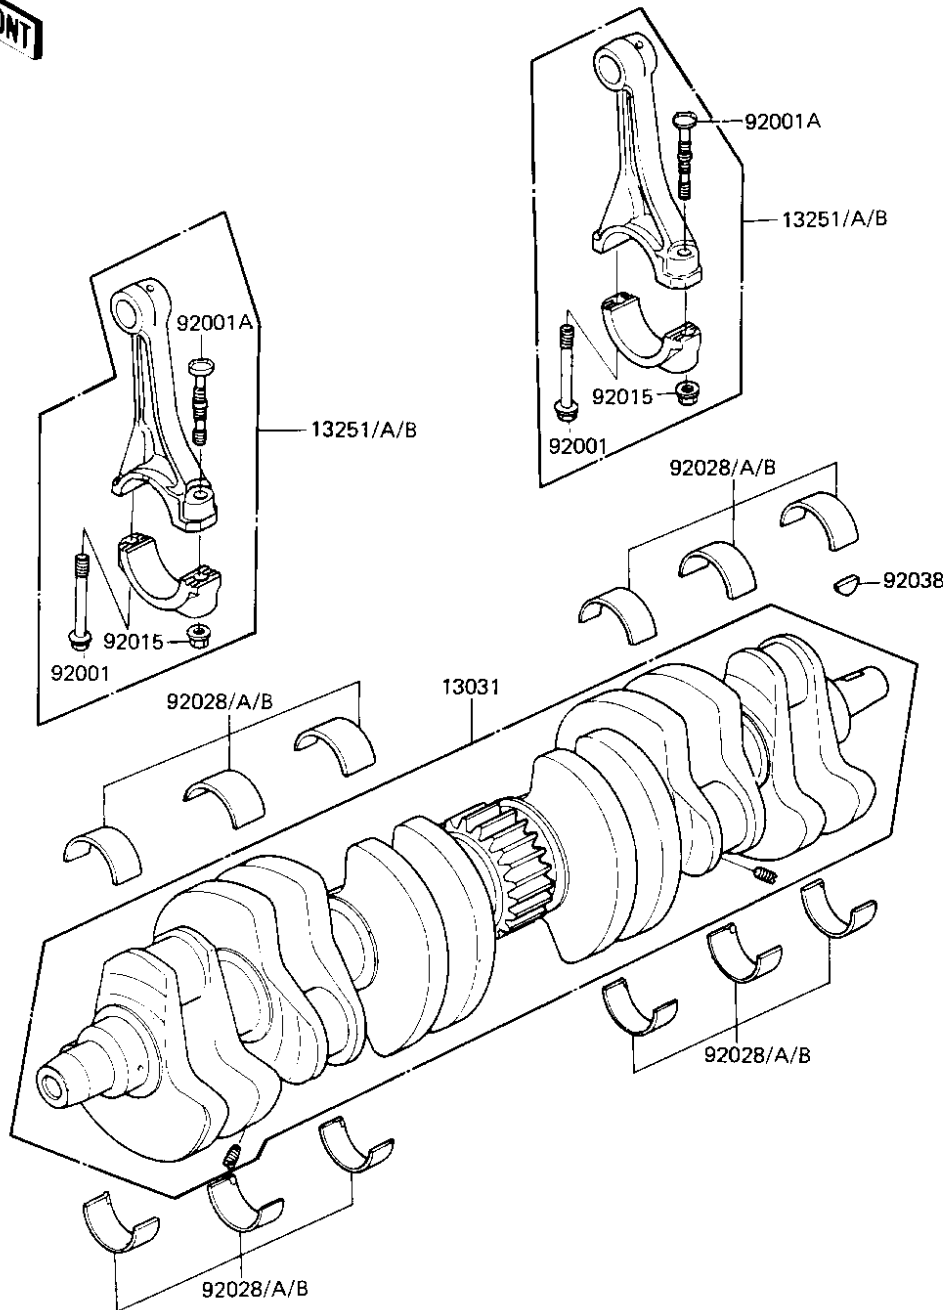

1983 Voyager

PARTS DIAGRAM

CRANKSHAFT

FRONT

E1321-0033

Re
No

13
13
13
13
92
92
92
92
92
92

1983 Voyager

PARTS LIST CRANKSHAFT

ITEM NAME	PART NUMBER	QUANTITY
CRANKSHAFT-COMP (Ref # 13031)	13031-1071	1
ROD-ASSY-CONNECTING (Ref # 13251)	13251-1051-JJ	6
ROD-ASSY-CONNECTING (Ref # 13251A)	13251-1051-JJ	6
ROD-ASSY-CONNECTING,I (Ref # 13251B)	13251-1051-II	6
BOLT,FLANGED,8X47 (Ref # 92001)	92001-1979	6
BOLT,CONNECTING ROD (Ref # 92001A)	92001-1980	6
NUT,FLANGED,8MM (Ref # 92015)	92015-1311	6
BUSHING,CONNECTNG ROD (Ref # 92028)	92028-1049	AR
BUSHING,CONNECTNG ROD (Ref # 92028A)	92028-1050	AR
BUSHING,CONNECTNG ROD (Ref # 92028B)	92028-1051	AR
WOODRUFF KEY (Ref # 92038)	92038-001	1