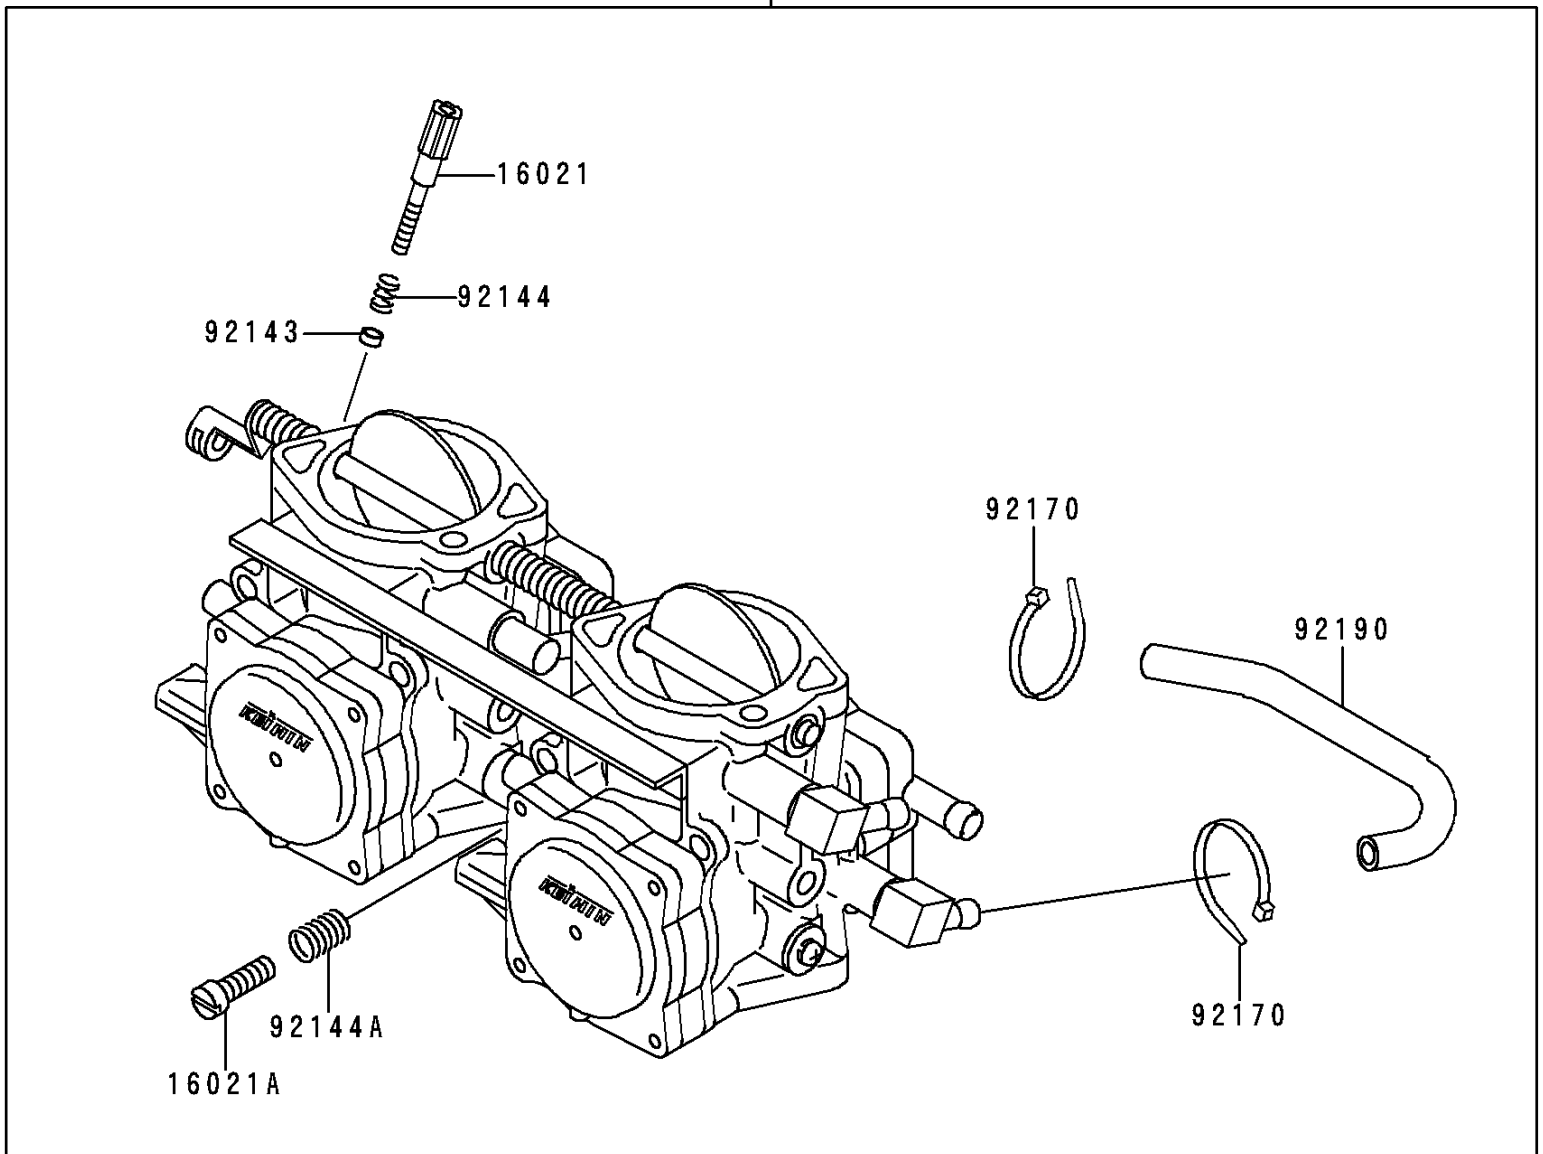

1998 Xi Sport

PARTS DIAGRAM

Carburetor

E1611

15003

1998 Xi Sport

PARTS LIST

Carburetor

Kawasaki

Let the Good Times Roll®

ITEM NAME

PART NUMBER

QUANTITY
