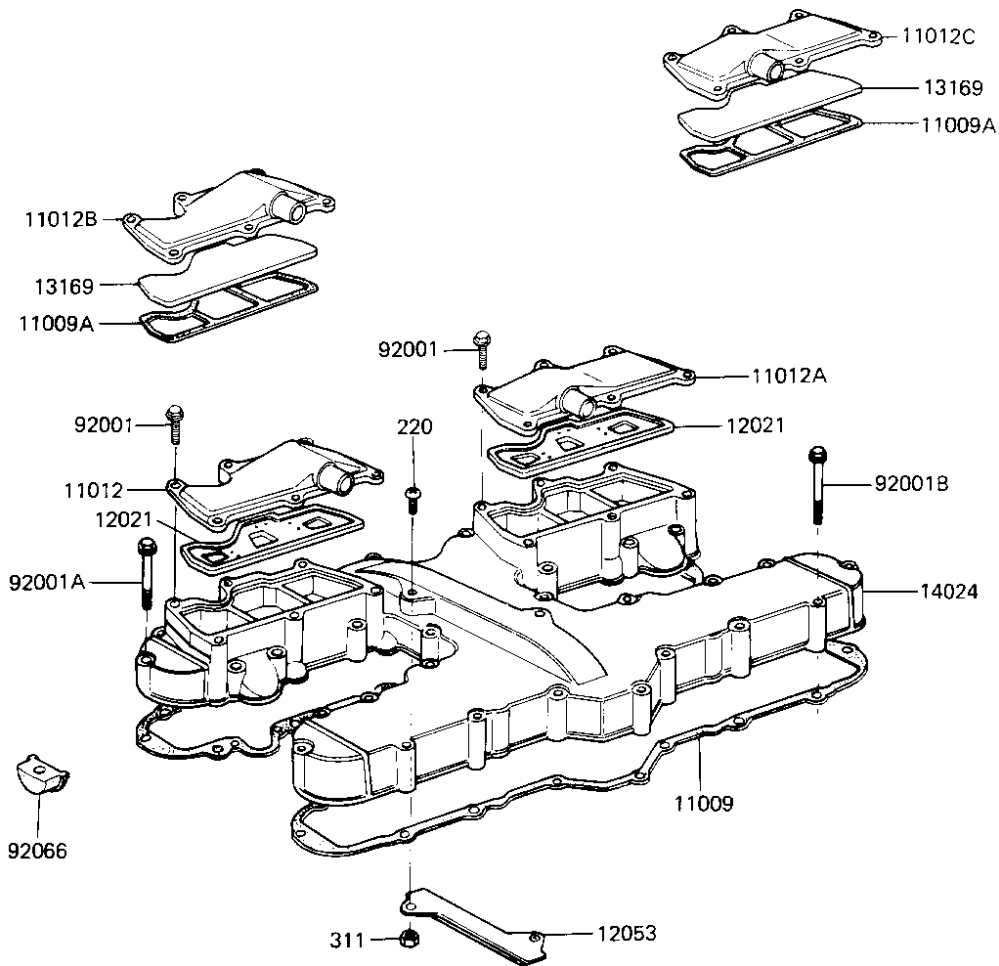

1985 Voyager

PARTS DIAGRAM

CYLINDER HEAD COVER

E1112-0066

Re
No

- 1
- 1
- 1
- 1
- 1
- 1
- 1
- 1
- 1
- 1
- 9
- 9
- 9
- 9

1985 Voyager

PARTS LIST

CYLINDER HEAD COVER

ITEM NAME	PART NUMBER	QUANTITY
GASKET,CYL HEAD COVER (Ref # 11009)	11009-1095	1
GASKET (Canada) (Ref # 11009A)	11009-1170	2
CAP,L.H,REED VALVE (Ref # 11012)	11012-1057	1
CAP,R.H,REED VALVE (Ref # 11012A)	11012-1058	1
CAP,L.H (Canada) (Ref # 11012B)	11012-1107	1
CAP,R.H (Canada) (Ref # 11012C)	11012-1108	1
VALVE ASSY,REED (Ref # 12021)	12021-1004	2
GUIDE,CHAIN,CAM (Ref # 12053)	12053-1026	1
PLATE (Canada) (Ref # 13169)	13169-1221	2
COVER,HEAD (Ref # 14024)	14025-1639	1
BOLT,HEX HEAD,6X20 (Ref # 92001)	92001-1100	12
BOLT,HEX HEAD,6X52 (Ref # 92001A)	92001-1192	4
BOLT,HEX HEAD,6X45 (Ref # 92001B)	92003-092	28
PLUG,CAMSHAFT (Ref # 92066)	92066-1030	4
SCREW PAN HEAD 6X16 (Ref # 220)	220B0616	2
NUT 6MM (Ref # 311)	311B0600	2