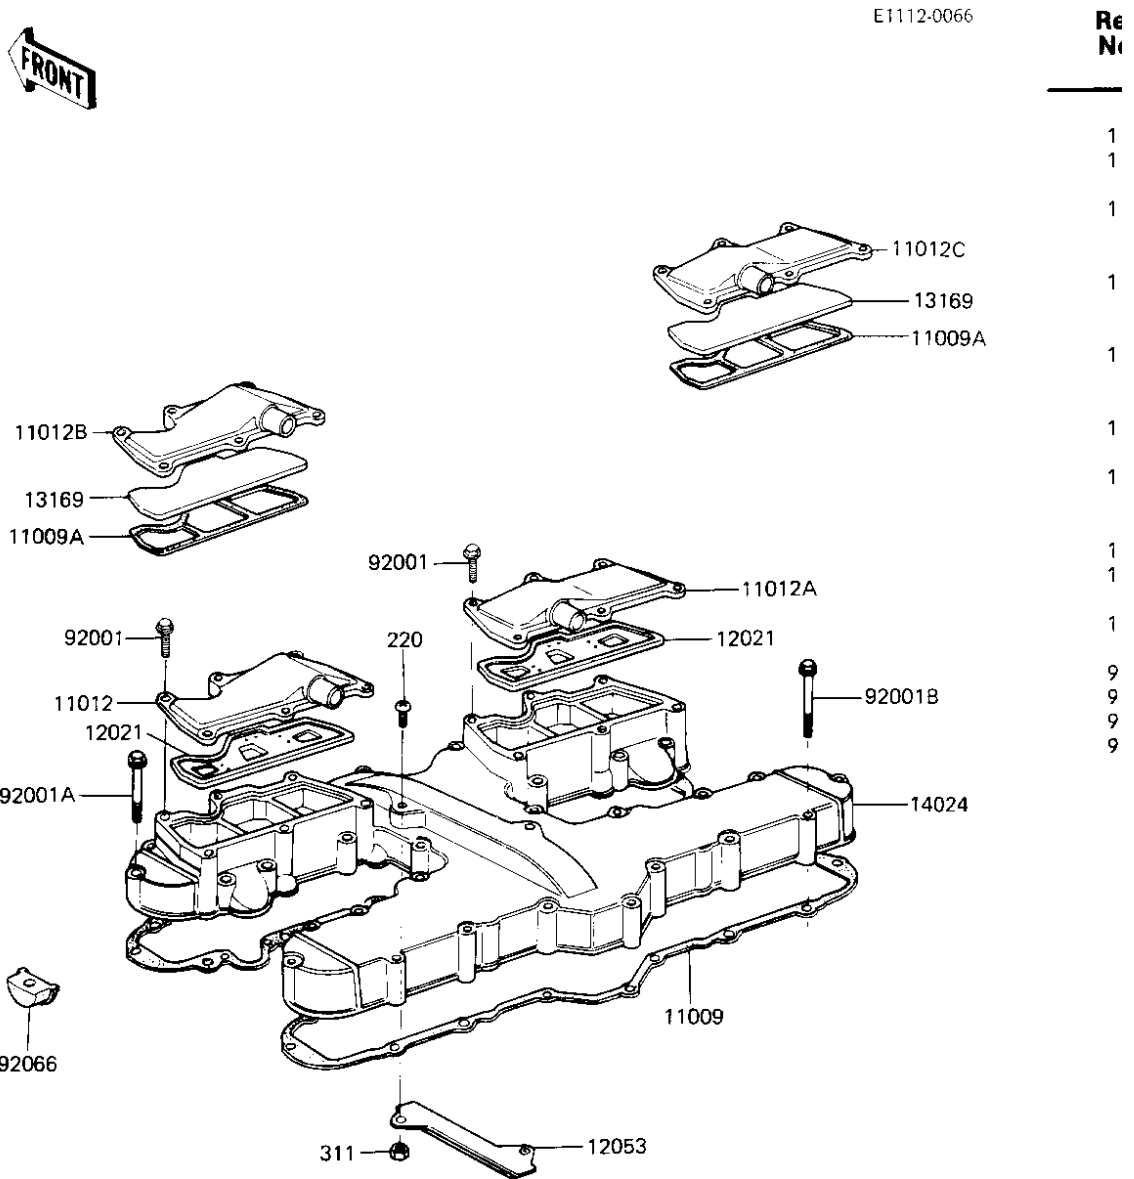

1983 Voyager

PARTS DIAGRAM

CYLINDER HEAD COVER

1983 Voyager

PARTS LIST

CYLINDER HEAD COVER

ITEM NAME	PART NUMBER	QUANTITY
GASKET,CYL HEAD COVER (Ref # 11009)	11009-1095	1
GASKET (Canada) (Ref # 11009A)	11009-1170	2
CAP,L.H,REED VALVE (Ref # 11012)	11012-1057	1
CAP,R.H,REED VALVE (Ref # 11012A)	11012-1058	1
CAP,L.H (Canada) (Ref # 11012B)	11012-1107	1
CAP,R.H (Canada) (Ref # 11012C)	11012-1108	1
VALVE ASSY,REED (Ref # 12021)	12021-1004	2
GUIDE,CHAIN,CAM (Ref # 12053)	12053-1026	1
PLATE (Canada) (Ref # 13169)	13169-1221	2
COVER,HEAD (Ref # 14024)	14025-1639	1
BOLT,HEX HEAD,6X20 (Ref # 92001)	92001-1100	12
BOLT,HEX HEAD,6X52 (Ref # 92001A)	92001-1192	4
BOLT,HEX HEAD,6X45 (Ref # 92001B)	92003-092	28
PLUG,CAMSHAFT (Ref # 92066)	92066-1030	4
SCREW PAN HEAD 6X16 (Ref # 220)	220B0616	2
NUT 6MM (Ref # 311)	311B0600	2