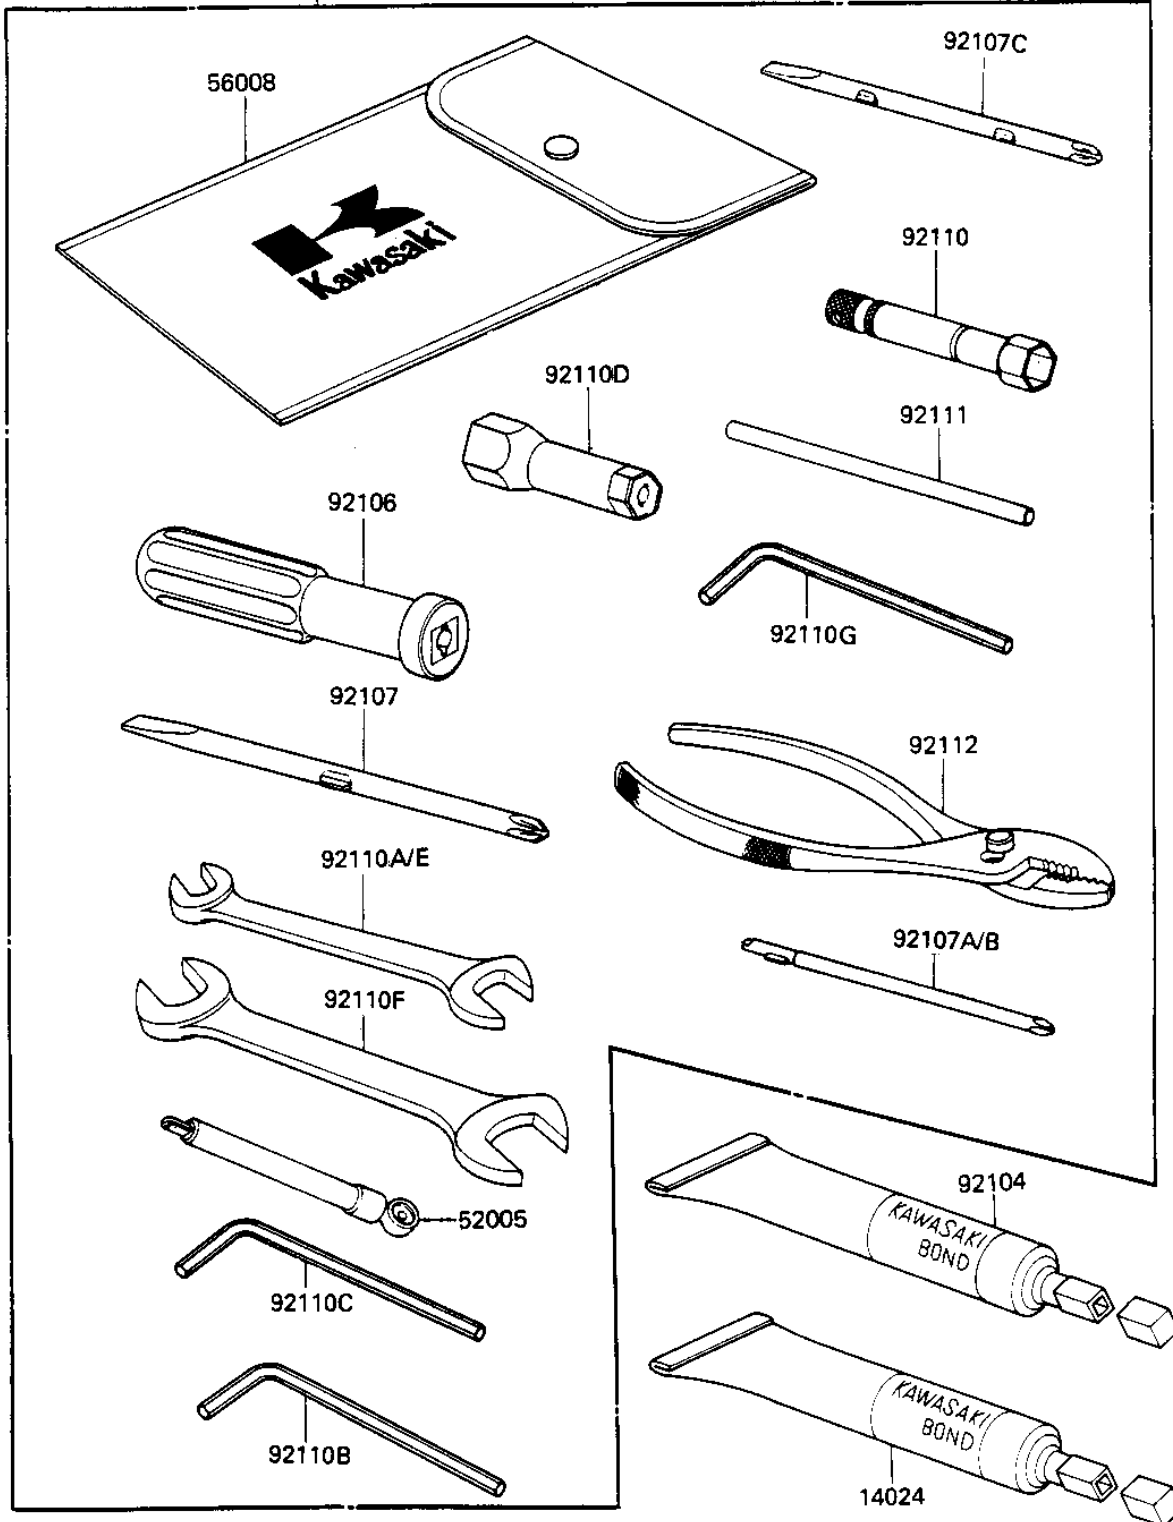

1985 Ninja®

PARTS DIAGRAM

OWNER TOOLS

56007/A

F2810-0170

1985 Ninja®

PARTS LIST OWNER TOOLS

Kawasaki
Let the Good Times Roll®

ITEM NAME

PART NUMBER

QUANTITY
