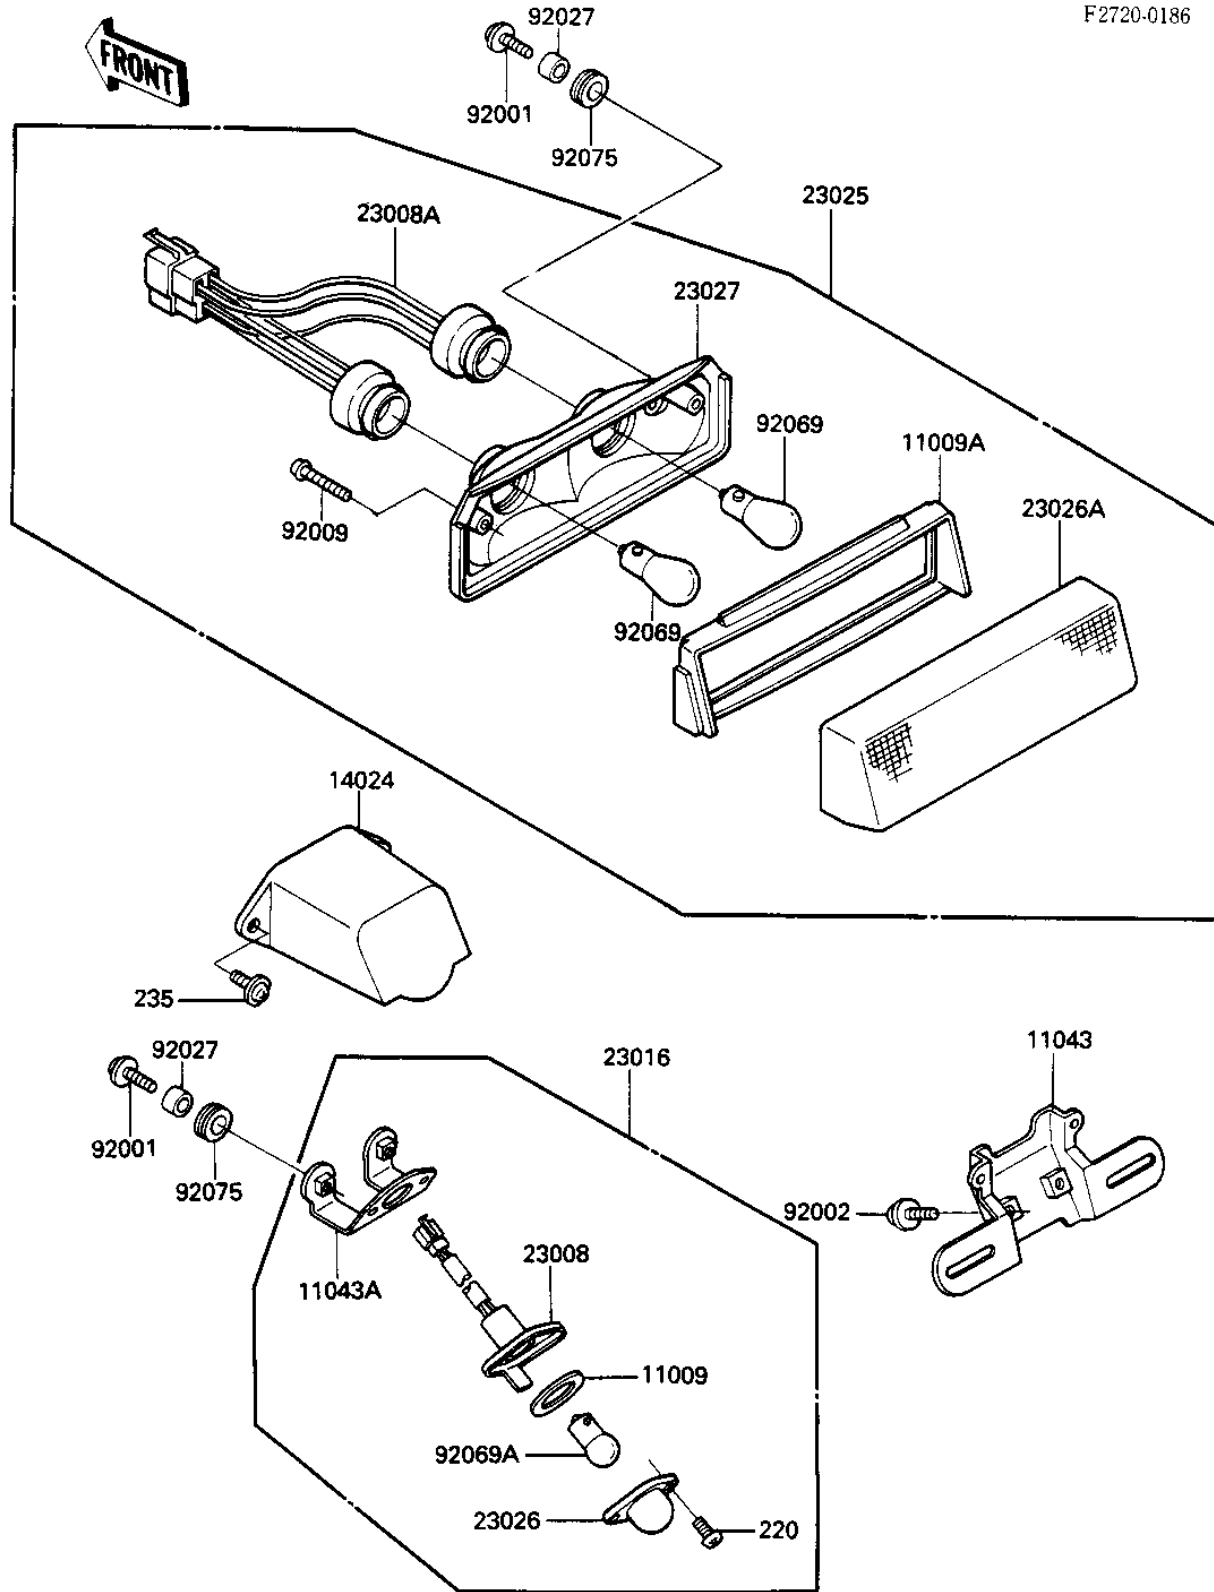

1985 Ninja®

PARTS DIAGRAM

TAILLIGHT

F2720-0186

1985 Ninja®

PARTS LIST

TAILLIGHT

Kawasaki

Let the Good Times Roll®

ITEM NAME

PART NUMBER

QUANTITY
