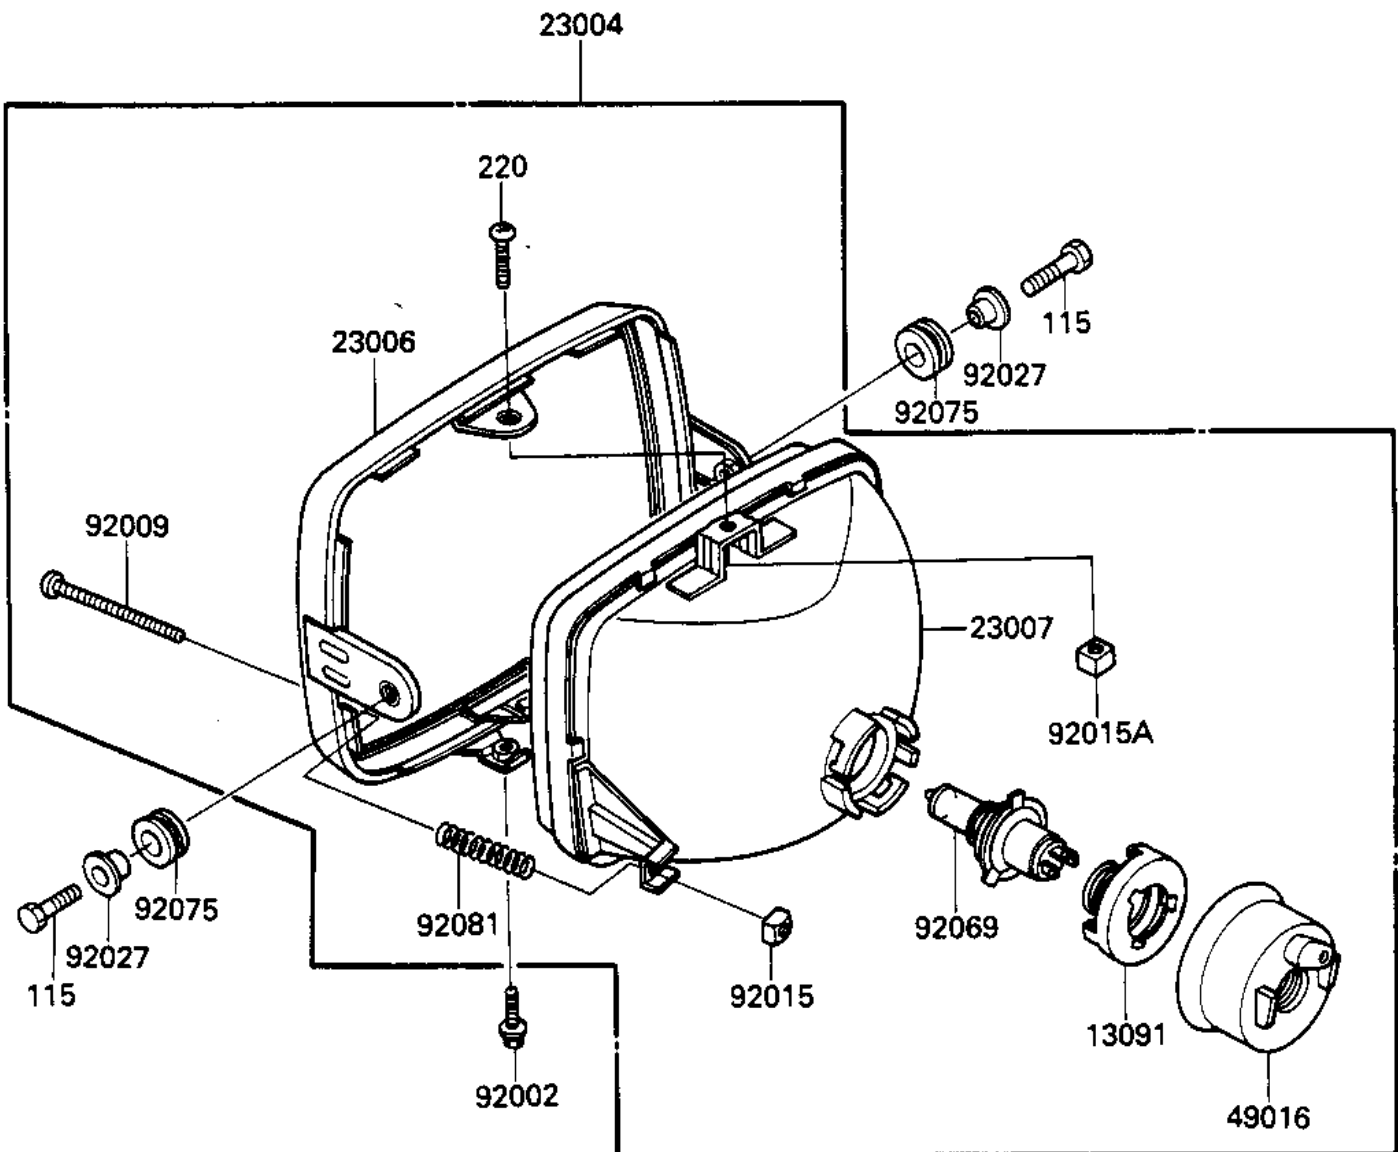

1985 Ninja®

PARTS DIAGRAM

HEADLIGHT

F2710-0230

1985 Ninja[®]

PARTS LIST

HEADLIGHT

Kawasaki

Let the Good Times Roll[®]

ITEM NAME

PART NUMBER

QUANTITY
