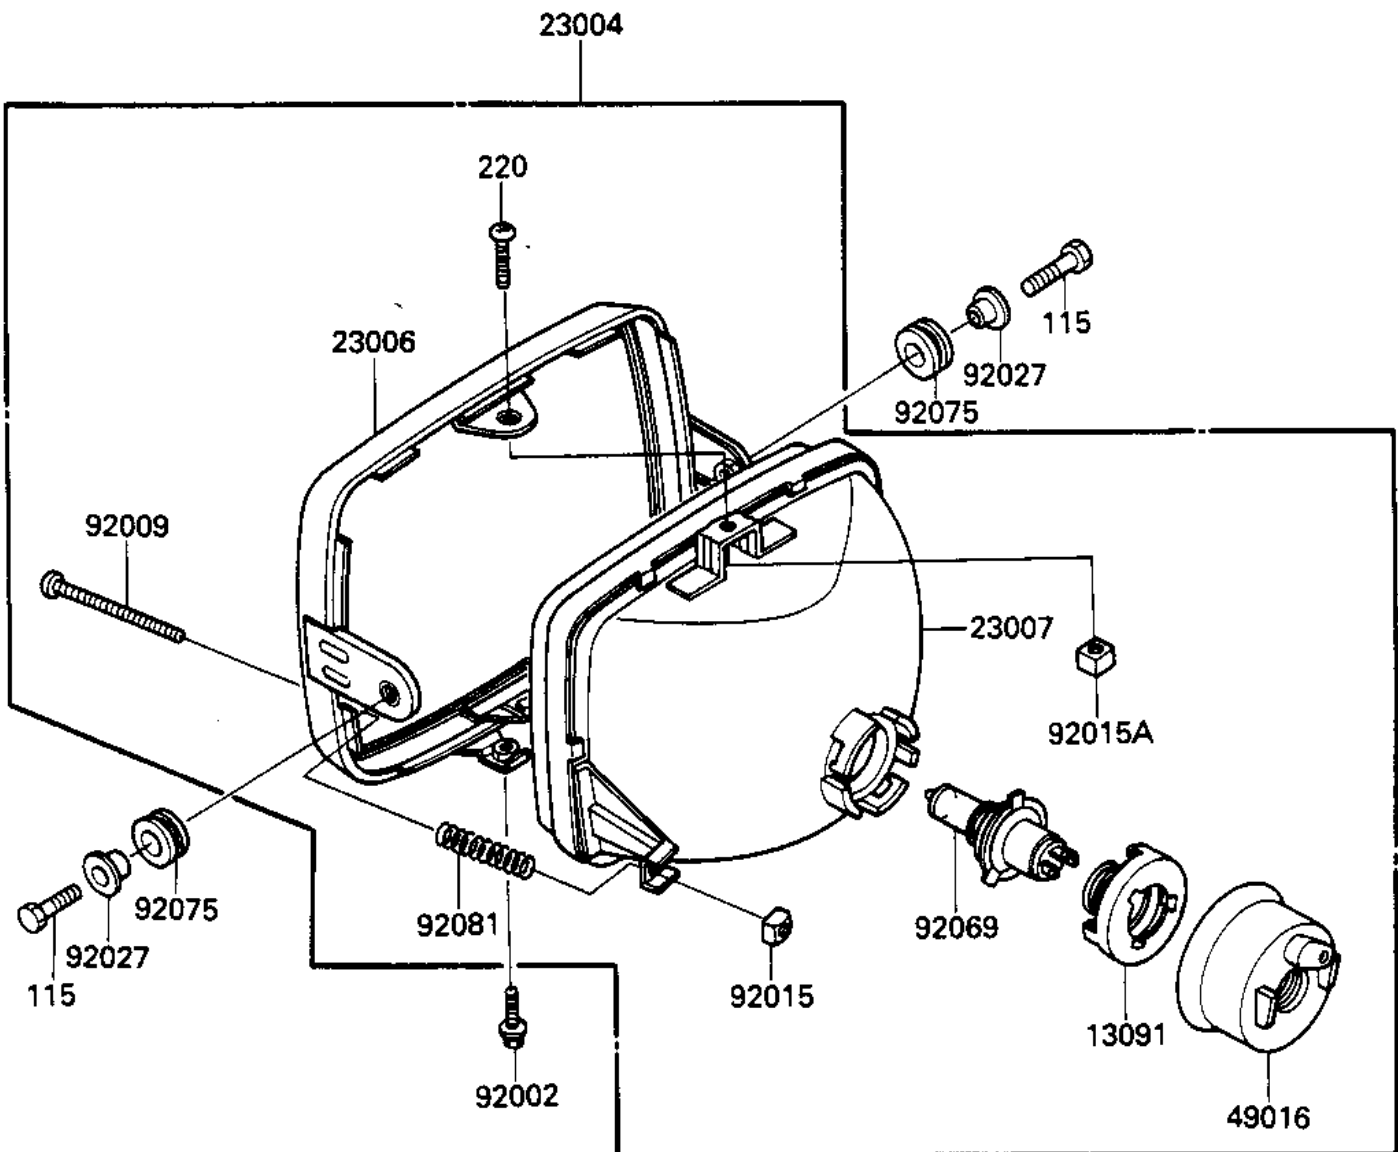

## PARTS DIAGRAM

### HEADLIGHT

F2710-0230

## PARTS LIST

### HEADLIGHT

ITEM NAME	PART NUMBER	QUANTITY
HOLDER,HEAD LAMP SOCK (Ref # 13091)	13091-1036	1
LAMP-HEAD (Ref # 23004)	23004-1164	1
RIM-LAMP (Ref # 23006)	23006-1054	1
LENS-COMP (Ref # 23007)	23007-1109	1
COVER,HEAD LAMP SOCKE (Ref # 49016)	49016-1023	1
BOLT (Ref # 92002)	92002-1350	1
SCREW,HEAD LAMP LENS (Ref # 92009)	92009-1047	1
NUT,4MM (Ref # 92015)	23020-018	1
NUT,5MM (Ref # 92015A)	92015-1157	2
COLLAR,FUEL TANK FITT (Ref # 92027)	92027-1134	2
BULB,12V-60/55W (Ref # 92069)	92069-1002	1
DAMPER (Ref # 92075)	92160-1007	2
SPRING,HEAD LAMP LENS (Ref # 92081)	92081-1103	1
BOLT-SMALL-UPSET 8X25 (Ref # 115)	115G0825	2
SCREW PAN HEAD 5X12 (Ref # 220)	220B0512	2