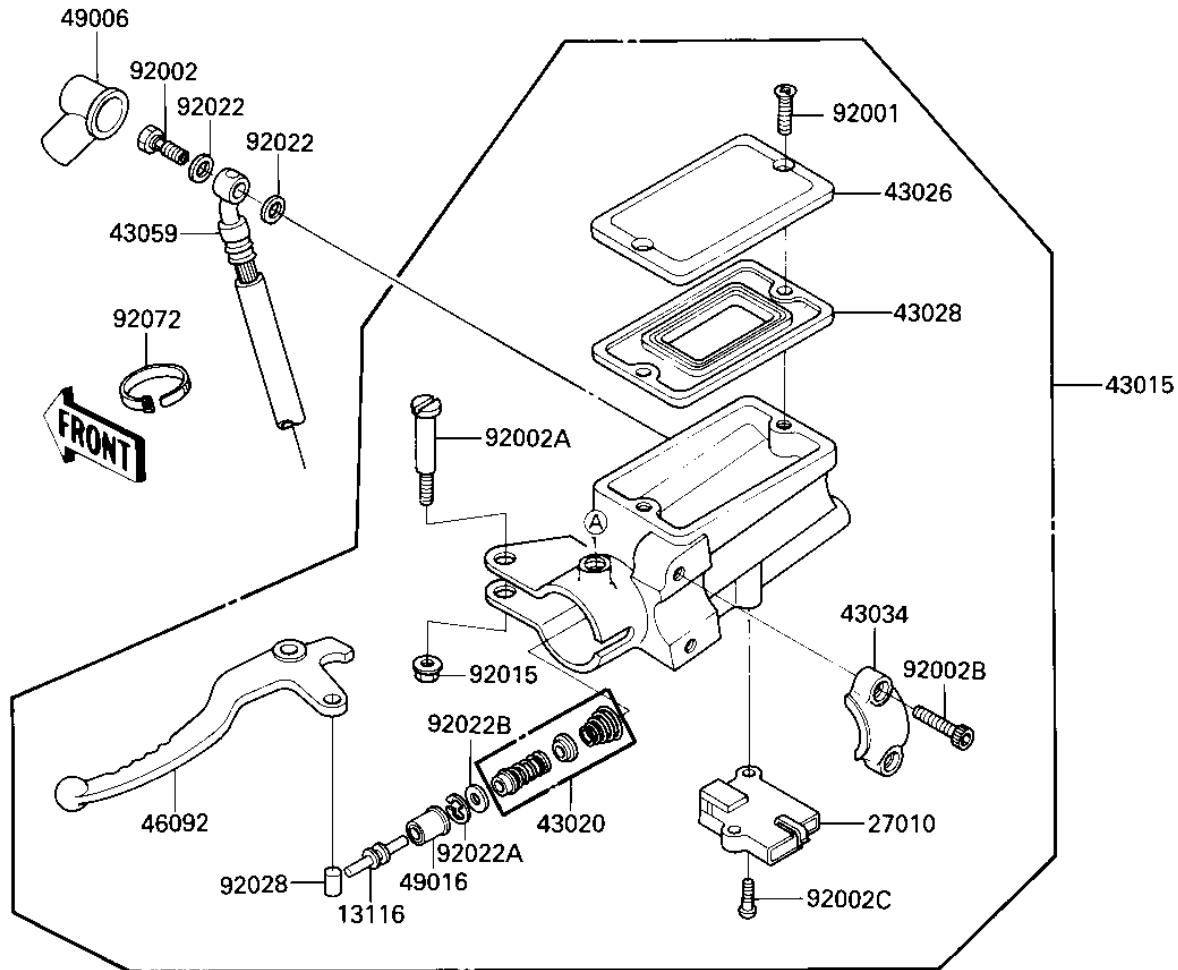

1985 Ninja®

PARTS DIAGRAM

CLUTCH MASTER CYLINDER

F2380-0001

1985 Ninja®

PARTS LIST

CLUTCH MASTER CYLINDER

Kawasaki

Let the Good Times Roll®

ITEM NAME

PART NUMBER

QUANTITY
