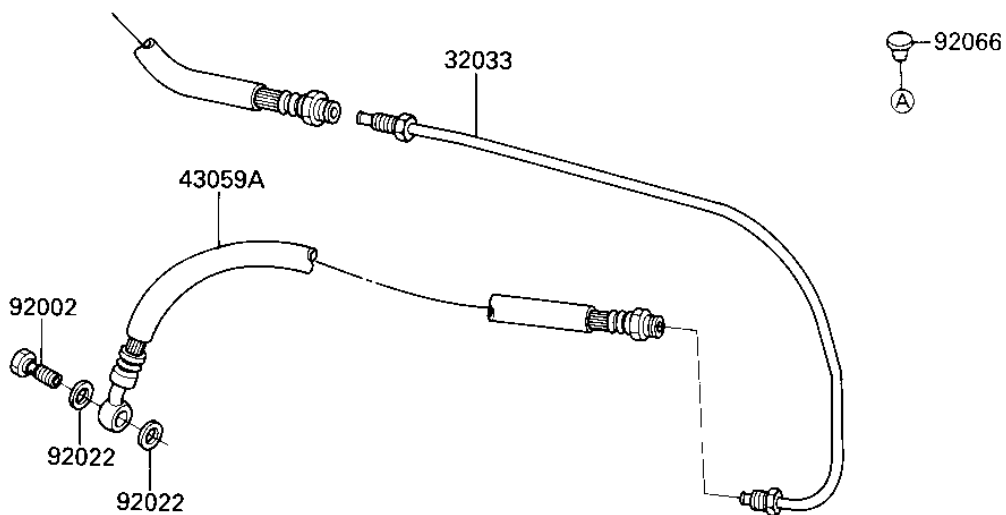

1985 Ninja®

PARTS DIAGRAM

CLUTCH MASTER CYLINDER

F2380-0001

1985 Ninja®

PARTS LIST

CLUTCH MASTER CYLINDER

Kawasaki

Let the Good Times Roll®

ITEM NAME

PART NUMBER

QUANTITY
